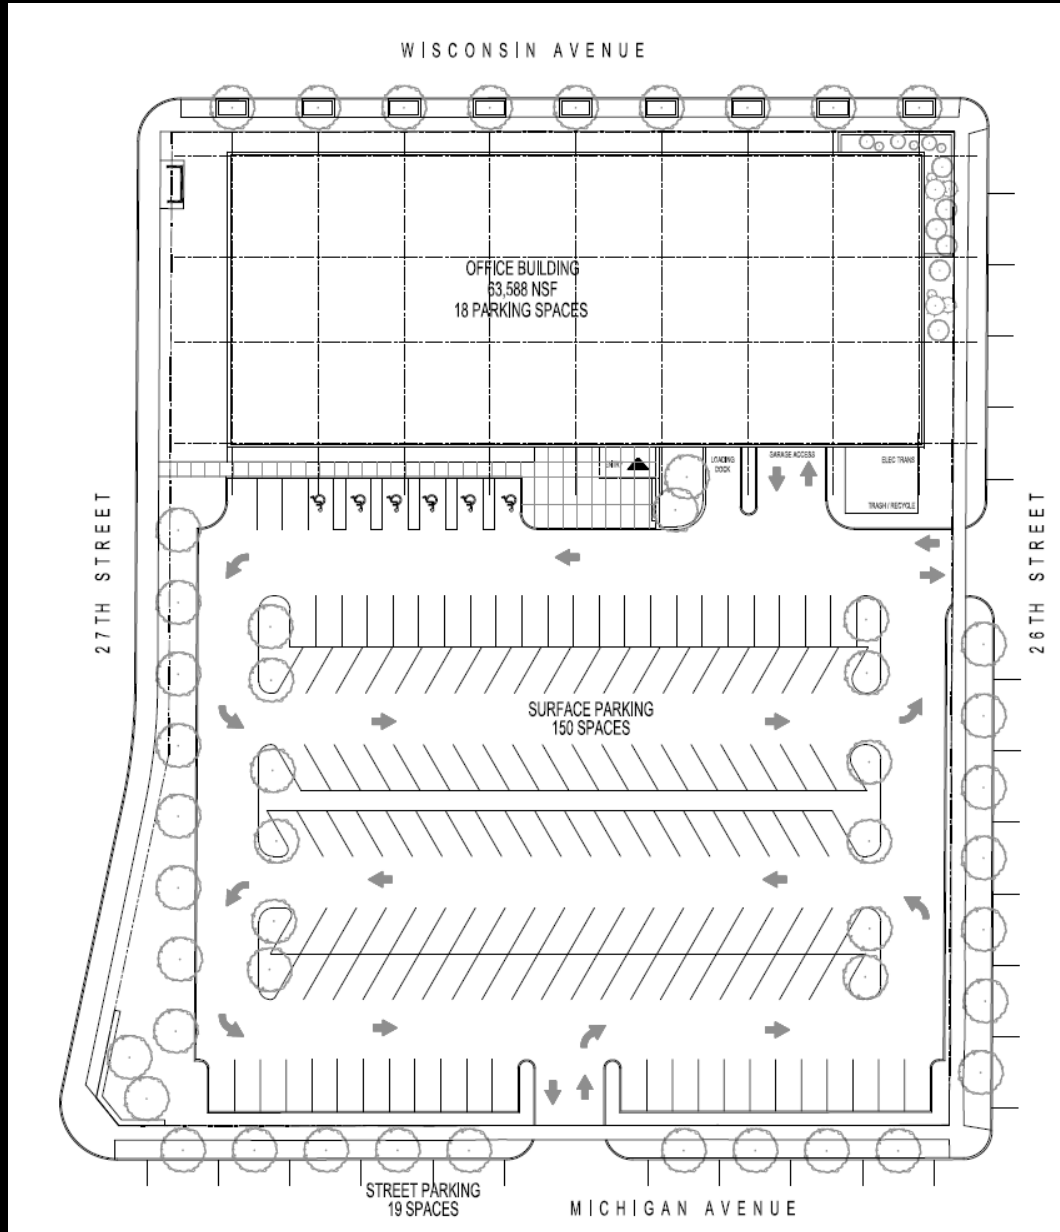

27th and Wisconsin

27th and Wisconsin Site Plan

27th and Wisconsin Elevation

STATE OF WISCONSIN
DEPARTMENT OF CHILDREN AND FAMILIES

 **KBS** KORB TREDO ARCHITECTS