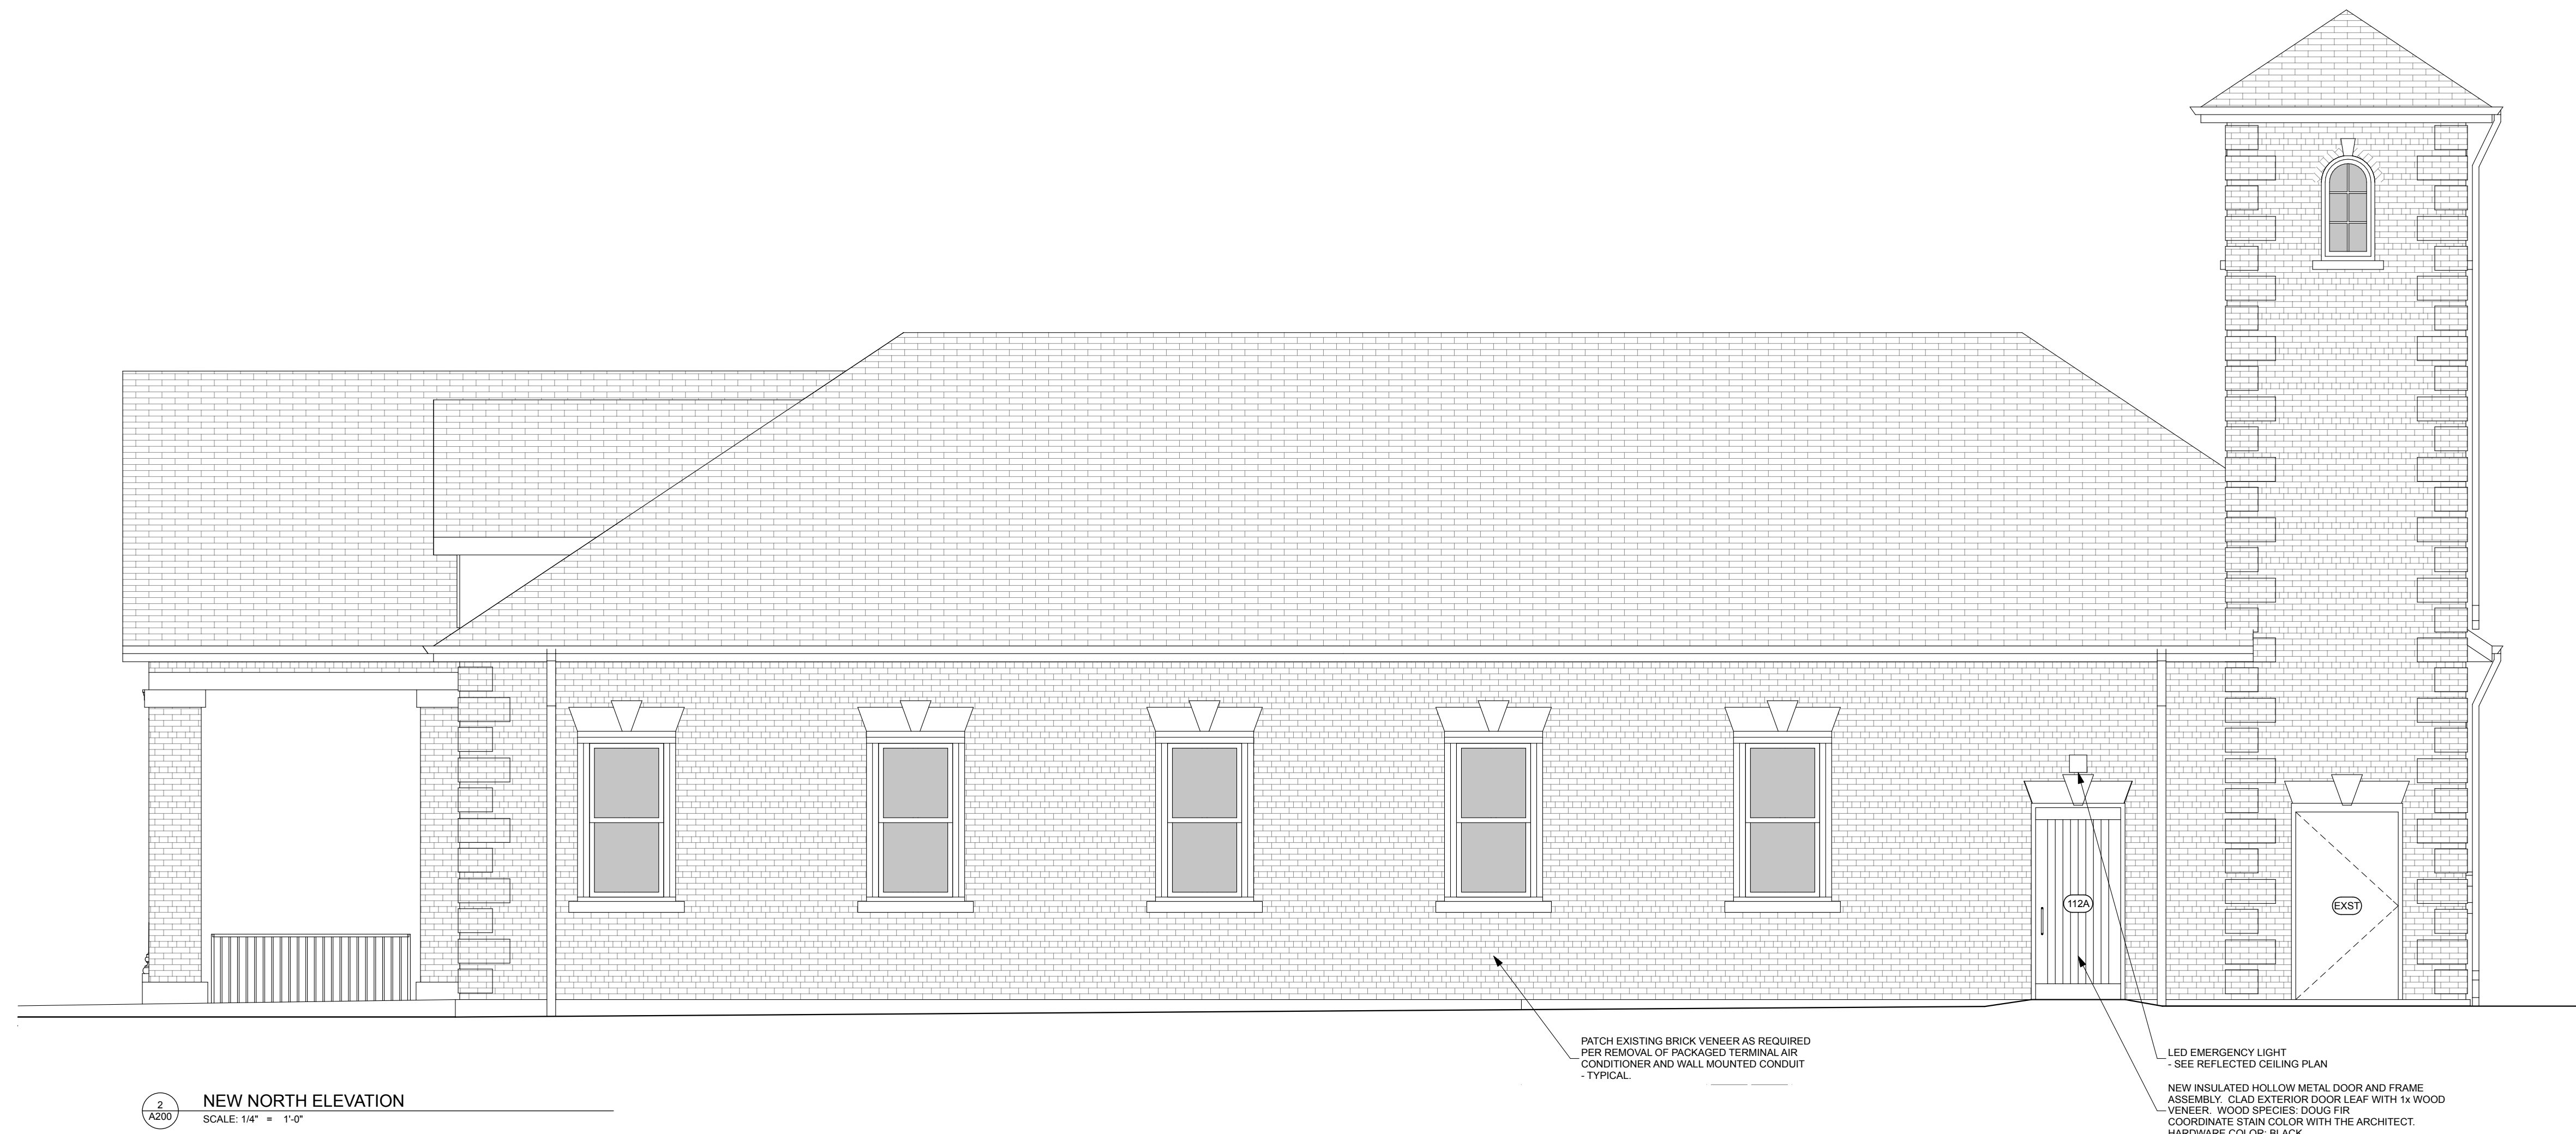

2
A200
NEW NORTH ELEVATION
SCALE: 1/4" = 1'-0"

STORY HILL FIREHOUSE

407 HAWLEY ROAD
MILWAUKEE, WI 53213

PROJECT # 18.34

NEW EXTERIOR
ELEVATIONS

A200