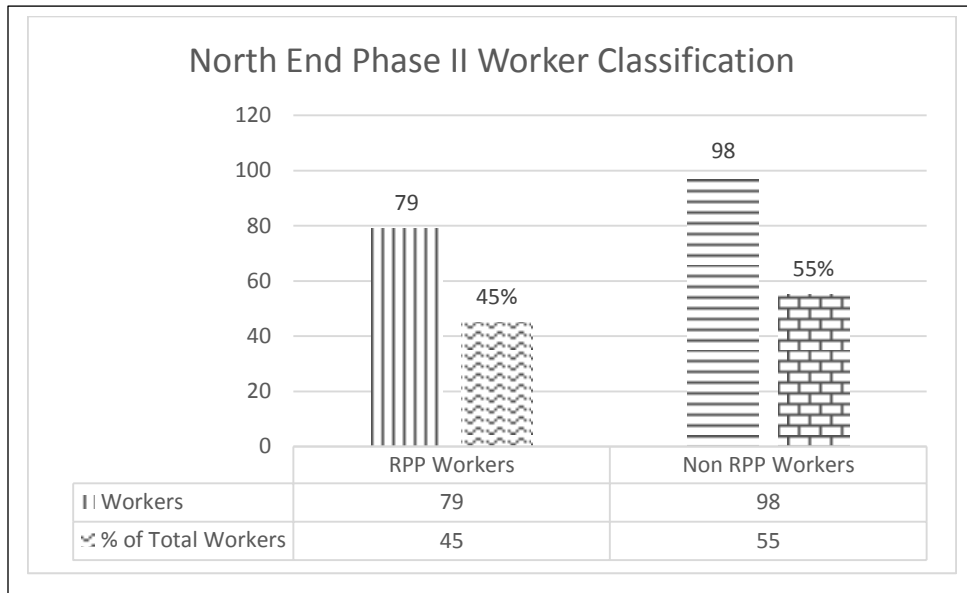

North End Phase II

North End Phase II RPP Workers By Zip Code