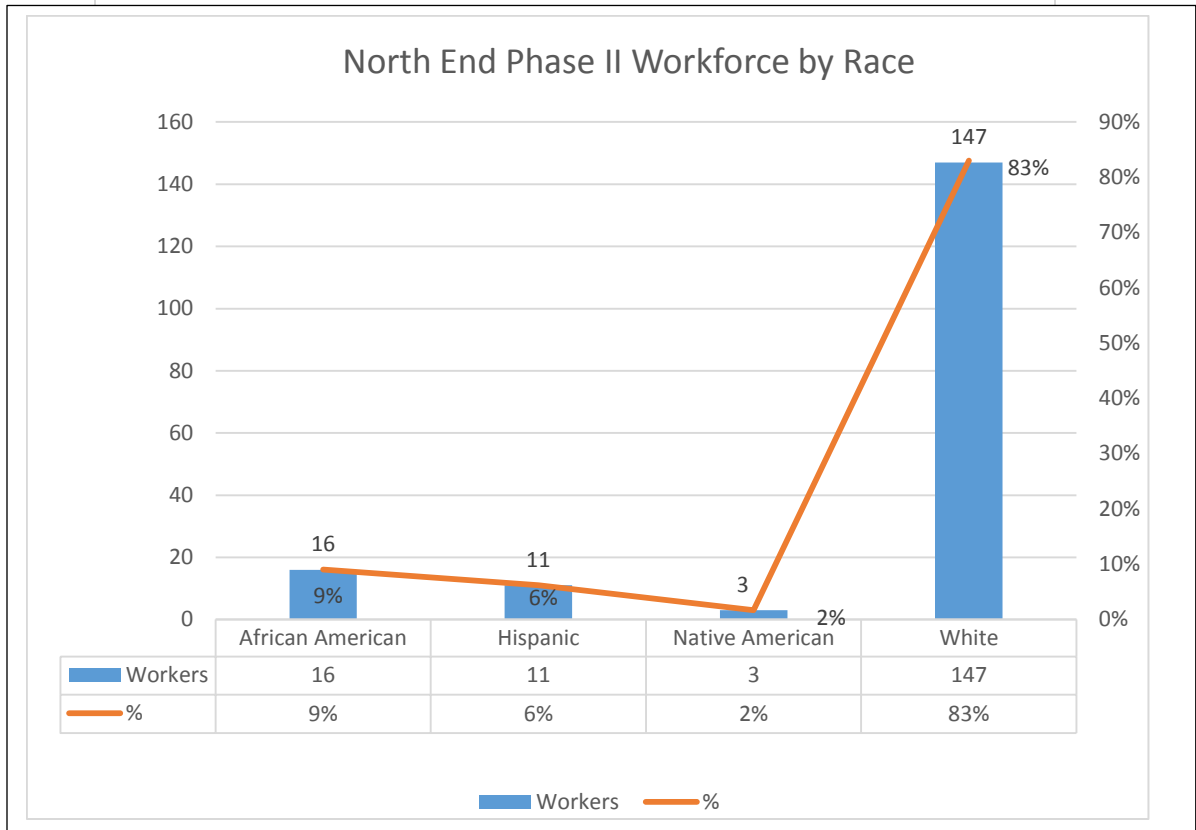

North End Phase II

North End Phase II RPP Workers By Zip Code