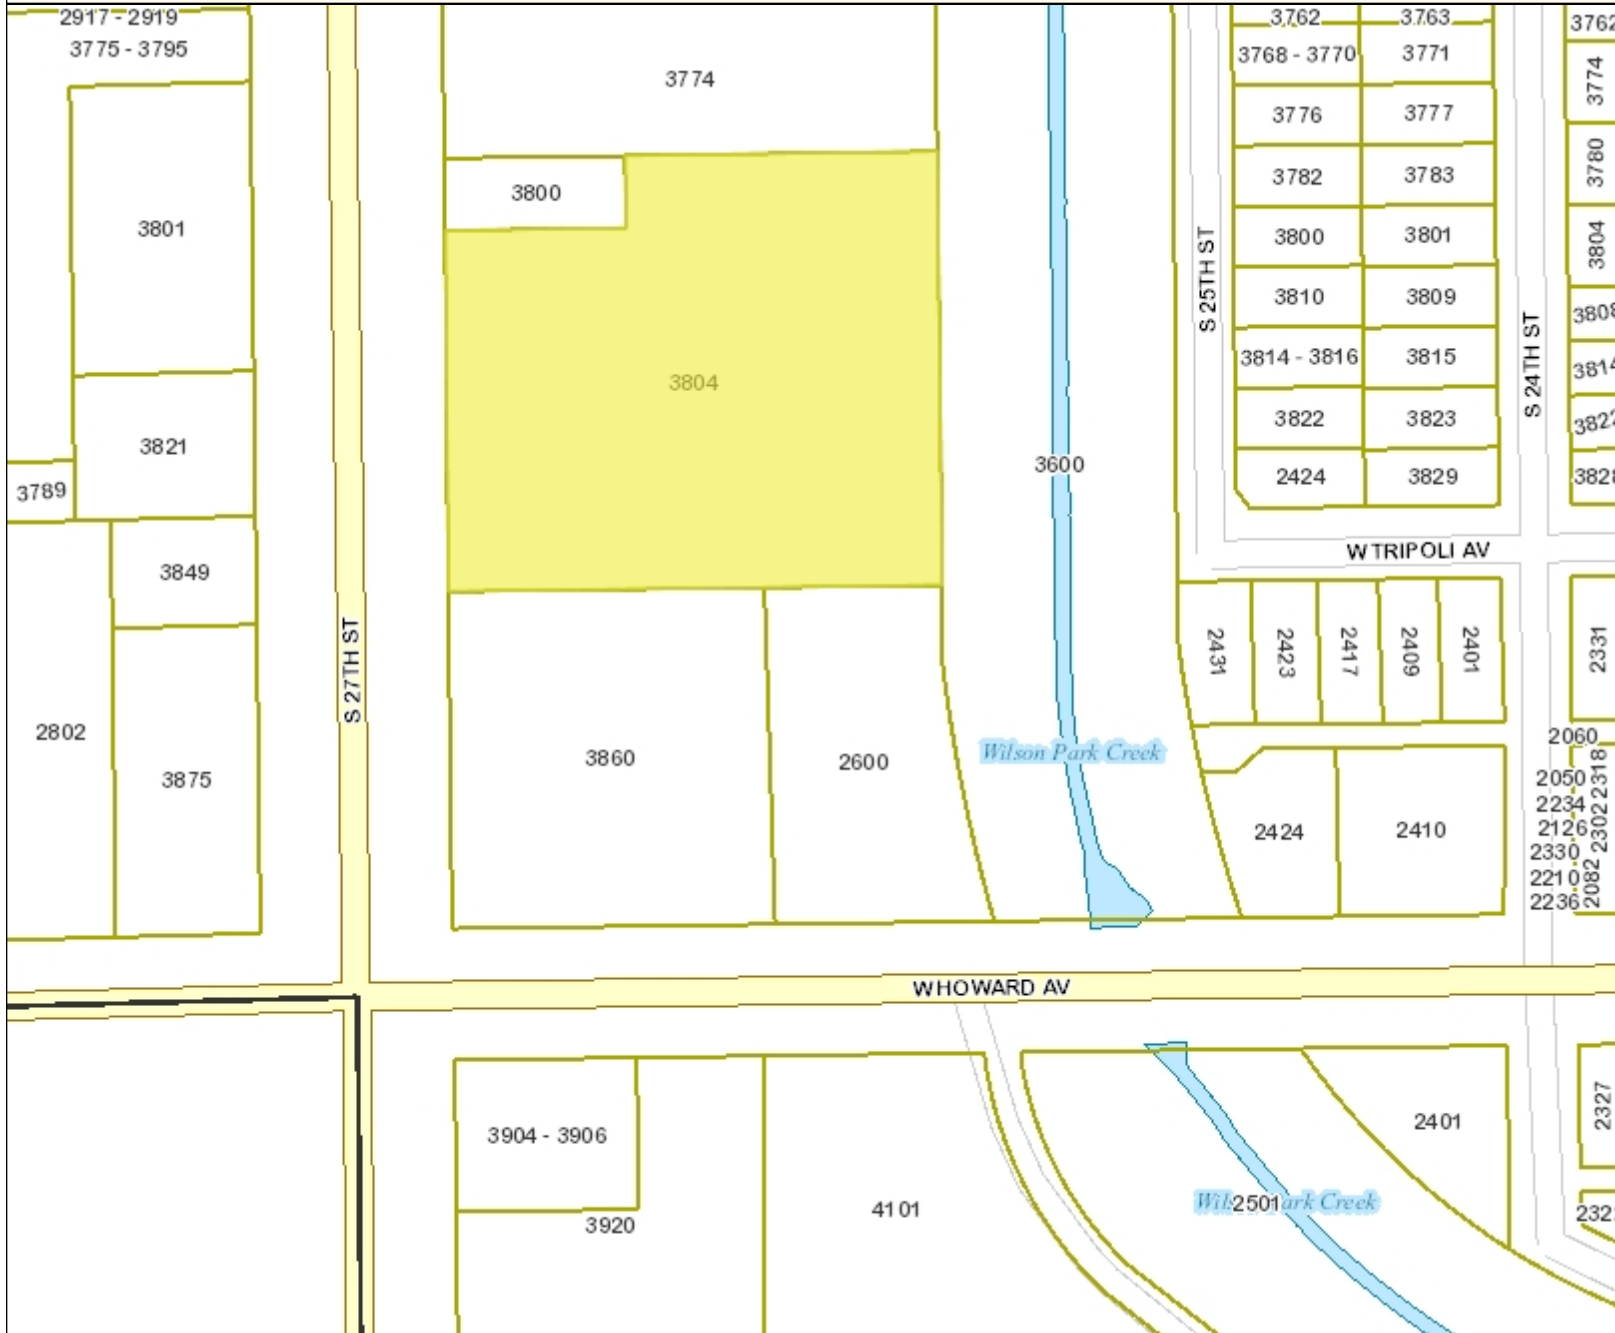

3804 South 27th Street

City of Milwaukee, Wisconsin

- Legend -

- City limits
- Parcels
- Freeways**
 - Freeways
 - Exit ramps
 - Entry ramps
 - Ramps
- Major streets
- Streets
- Waterways

- Notes -