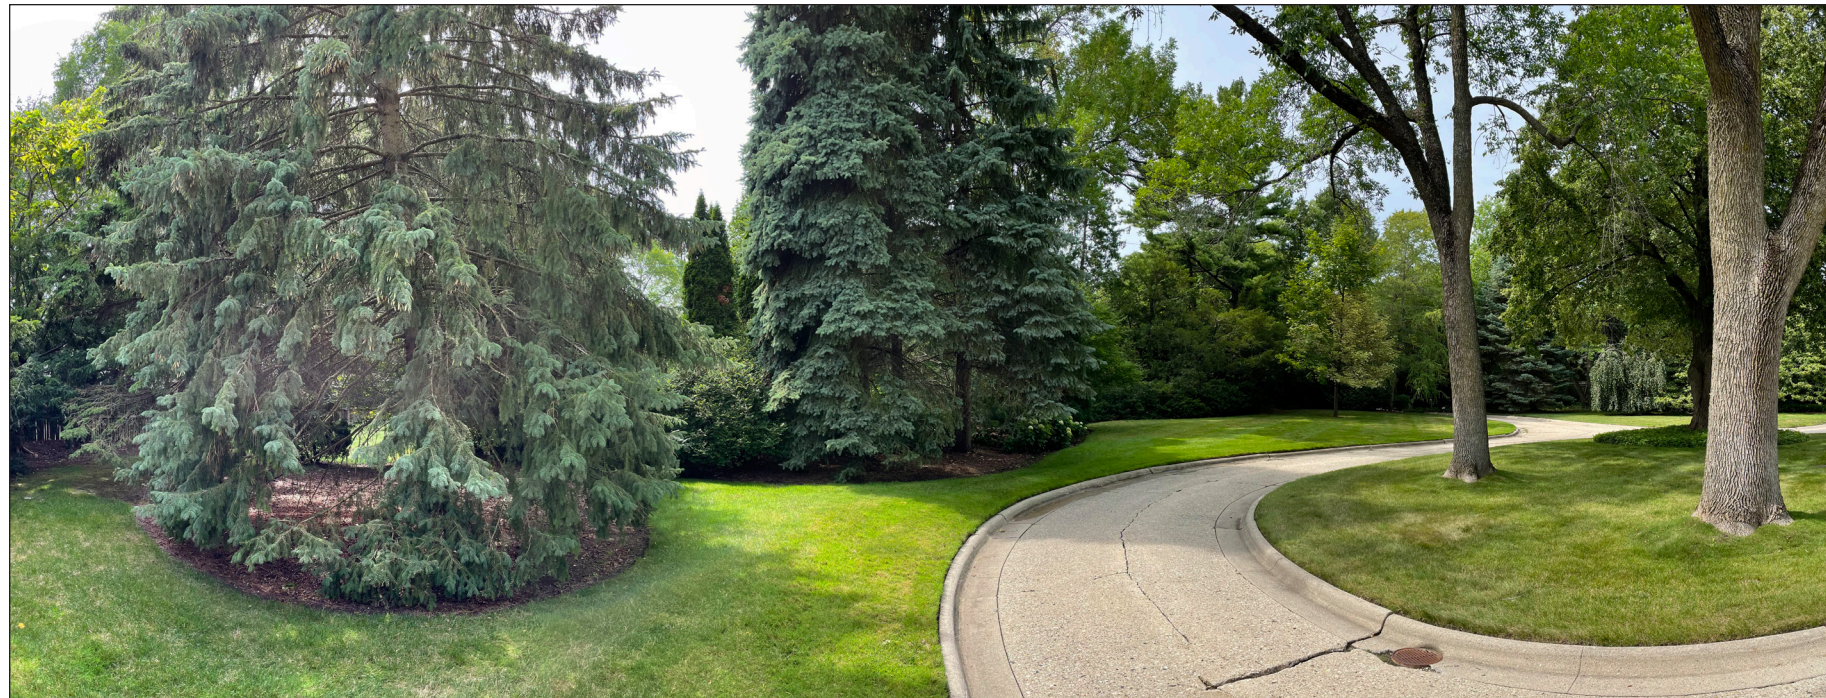

Lake Drive Entry - East Facade

East Garden

West Garden / Traffic Circle

Galbraith Carnahan Architects
 6404 W North Ave
 Wauwatosa, WI 53213
 414.291.0772
 www.galbraithcarnahan.com

NEW OUT BUILDING
 EXISTING SITE PHOTOGRAPHS
 3319 N. Lake Drive
 Milwaukee, Wisconsin 53211

Existing Photos
 SCALE: Not To Scale

DATE: 06.14.2022
 PROJECT#: 21.30

©2022 GALBRAITH CARNAHAN
 ARCHITECTS LLC

Hartford Avenue Facade

Proposed Project Site

Caretaker's Cottage - West Elevation

Galbraith Carnahan Architects
 6404 W North Ave
 Wauwatosa, WI 53213
 414.291.0772
 www.galbraithcarnahan.com

NEW OUT BUILDING
 EXISTING SITE PHOTOGRAPHS
 3319 N. Lake Drive
 Milwaukee, Wisconsin 53211

Existing Photos
 SCALE: Not To Scale

DATE: 06.14.2022
 PROJECT#: 21.30

©2022 GALBRAITH CARNAHAN
 ARCHITECTS LLC