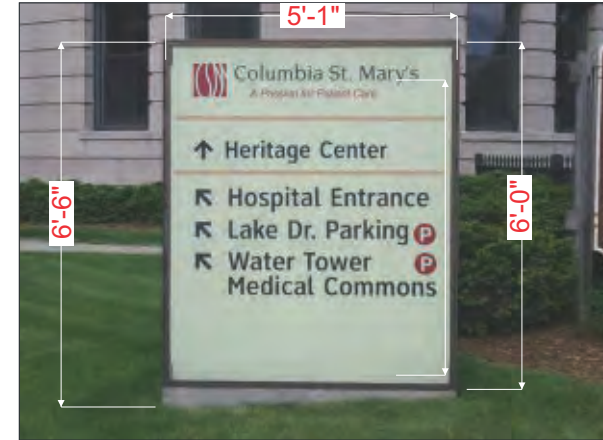

Sign Recommendation

Existing

Sign Type: Monument
 Quantity: 1
 Location: Public Facing
 Illumination: Internal
 Approx. Size:
 H: 6'-0"
 W: 5'-1"
 OAH: 6'-6"
 HOG:
 Comment:

Action: Remove & Replace

Make Good:

Recommended

Sign Type : Way-finding
 Sign Code: WF-20-BW-ILL
 Quantity: 1
 Attachment: Foundation
 Illumination: YES
 Approx. Size:
 H: 5' - 6 3/16"
 W: 3' - 1 1/2"
 OAH: 6' - 6"
 Comment:

Context

Detail Side A

Detail Side B

Recommended - Side A

Recommended - Side A

Recommended - Side B - BLANK