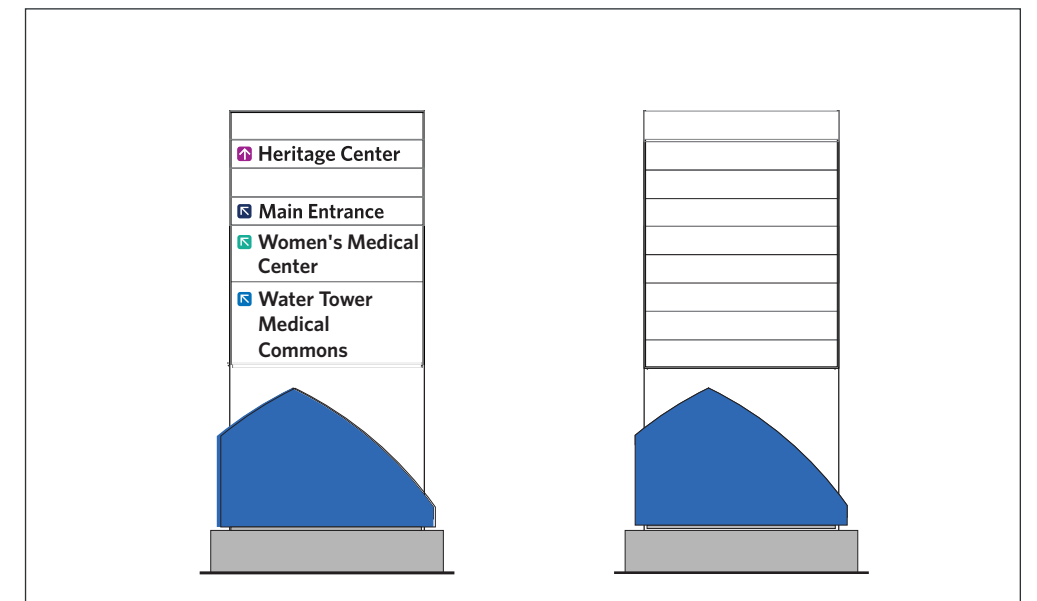

Sign Recommendation

Existing

Sign Type: Monument
 Quantity: 1
 Location: Public Facing
 Illumination: Internal
 Approx. Size:
 H: 6'-0"
 W: 5'-1"
 OAH: 6'-6"
 HOG:
 Comment:

Action: Remove & Replace

Make Good:

Recommended

Sign Type : Way-finding
 Sign Code: WF-20-BW-ILL
 Quantity: 1
 Attachment: Foundation
 Illumination: YES
 Approx. Size:
 H: 5' - 6 3/16"
 W: 3' - 1 1/2"
 OAH: 6' - 6"
 Comment:

Context

Detail Side A

Detail Side B

Recommended - Side A

Recommended - Side A

Recommended - Side B - BLANK