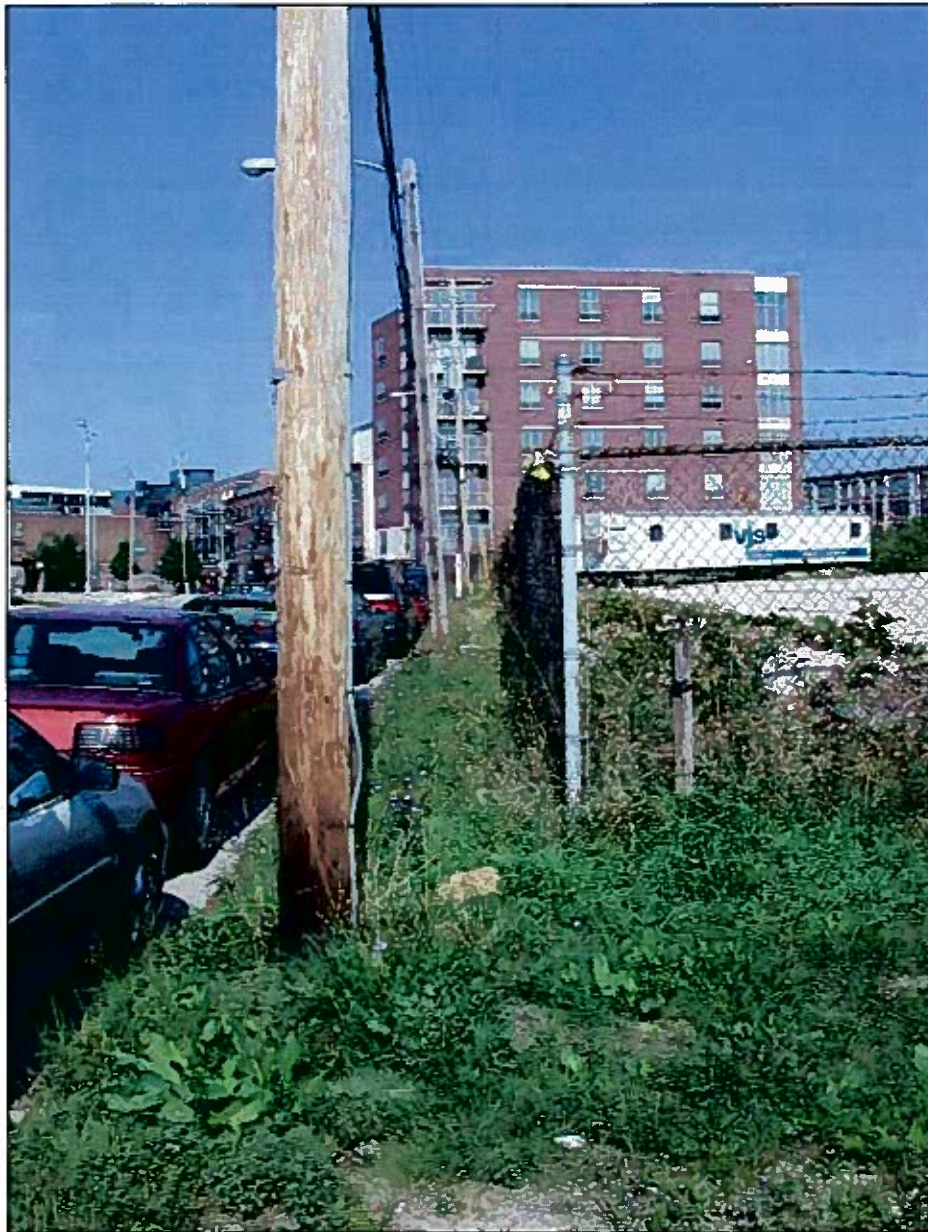

CCF 080598 236 S Water St 09-26-2008  
Looking NW'ly across Water St at fence  
in E'ly sidewalk area of Water St.

**CCF 080598 236 S Water St 09-26-2008  
Looking W'ly from an unnamed street ROW  
at E'ly sidewalk area of S Water St and Fence**