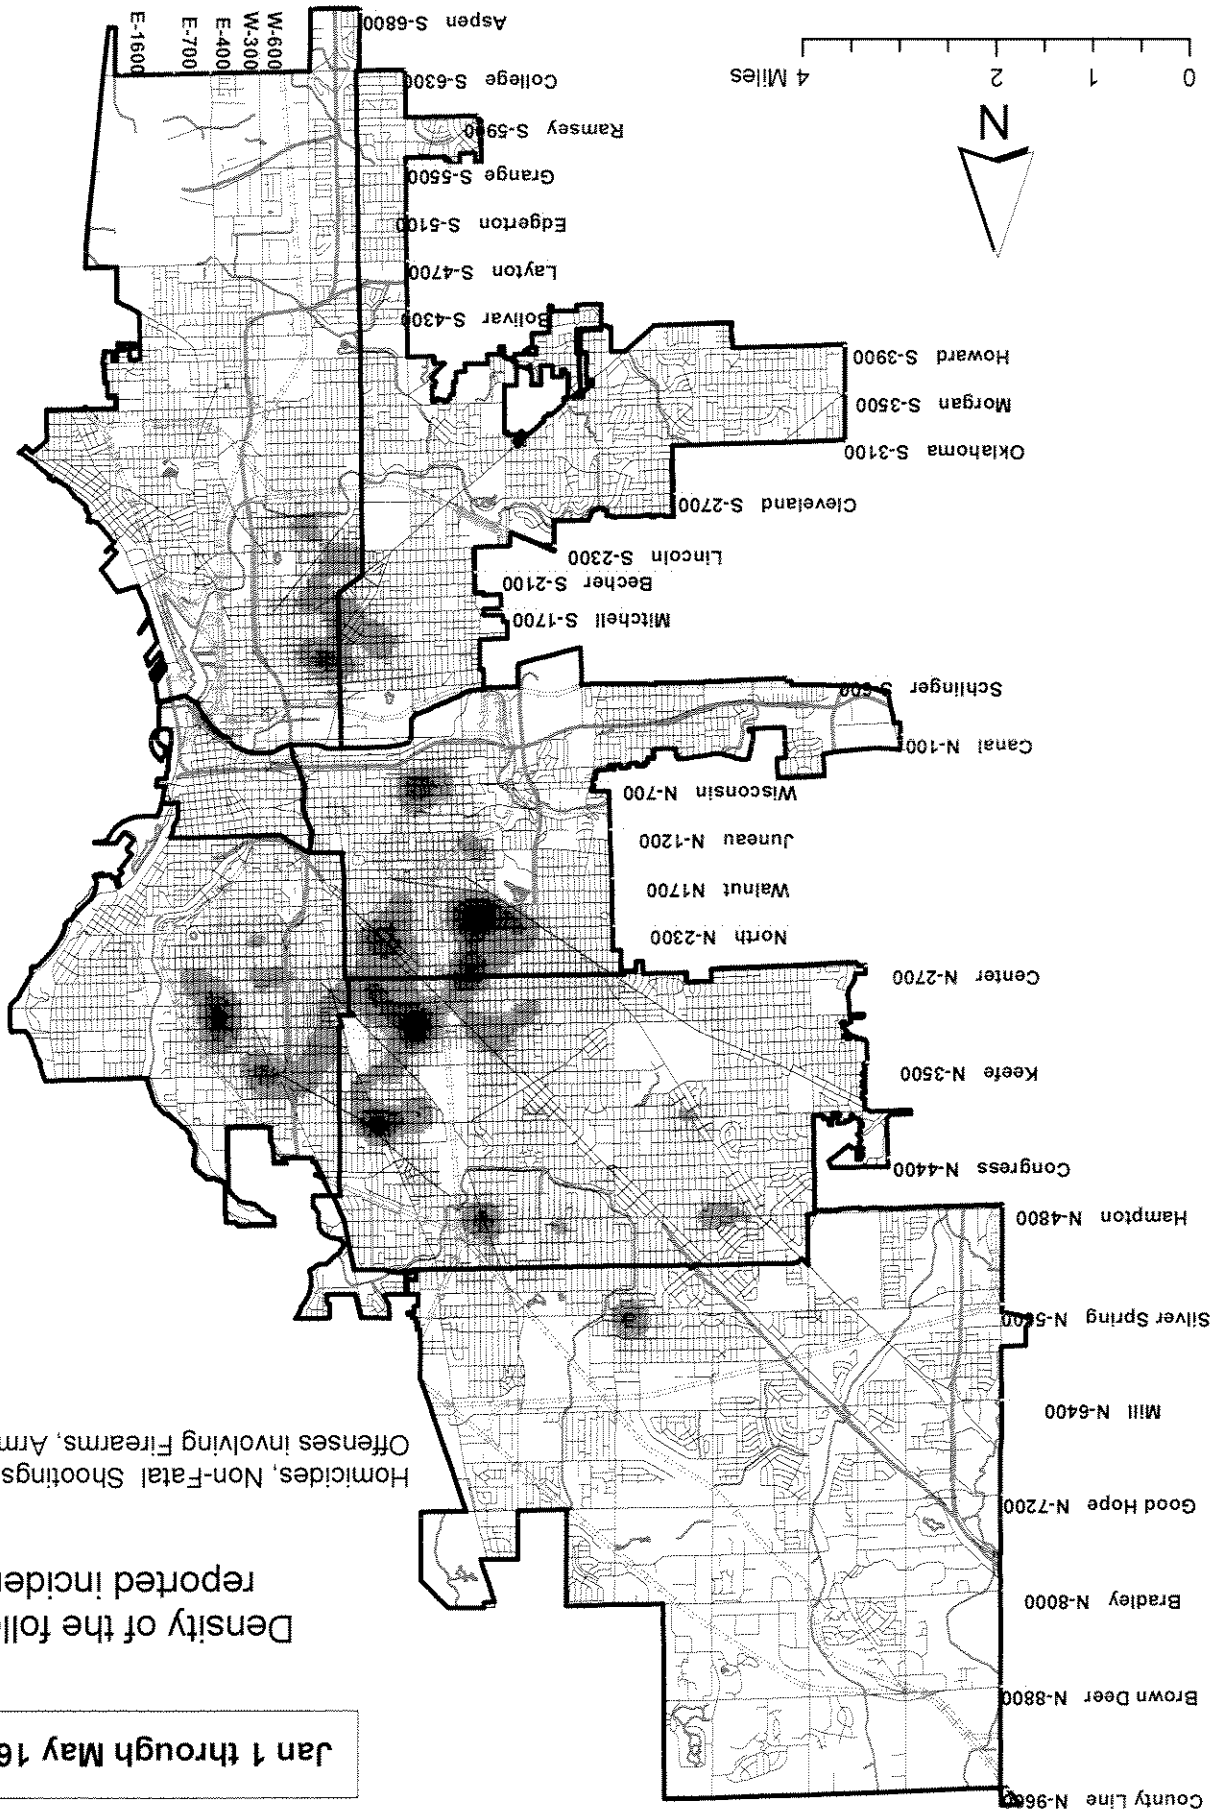

Homicides, 2006 and 2007

Shooting Incidents, 2006 and 2007

MILWAUKEE POLICE DEPARTMENT

Armed Robberies

Jan 1 through May 16, 2007

Density of the following reported incidents:

Homicides, Non-Fatal Shootings, Shots Fired
Offenses involving Firearms, Armed Robberies

**August 28 - September 10, 2007
Last 14 Days**

Density of the following reported incidents:
Homicides, Non-Fatal Shootings, Shots Fired,
Incidents Involving Firearms, Armed Robberies

NSI Target Areas

- Target Area 1
- Target Area 2
- Target Area 3
- Target Area 4
- Target Area 5

- Highest Density
- Lowest Density