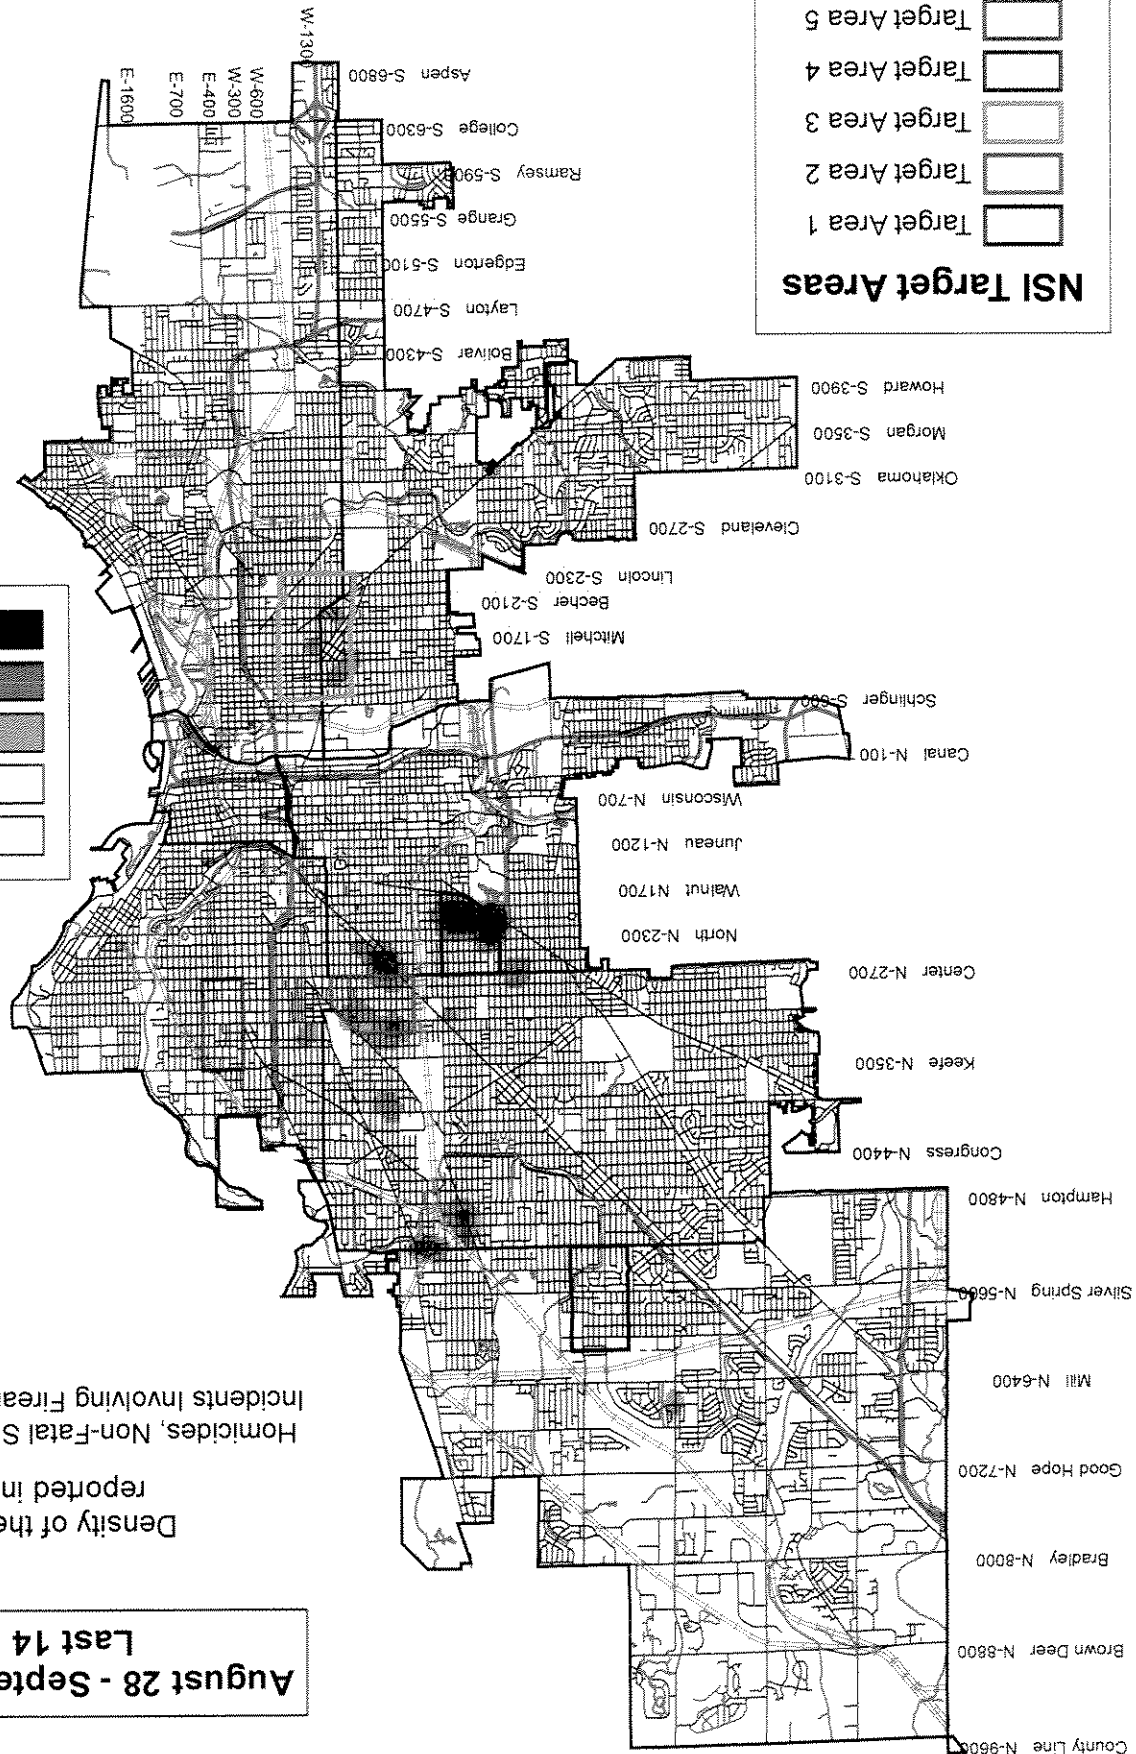

Homicides, 2006 and 2007

Shooting Incidents, 2006 and 2007

MILWAUKEE POLICE DEPARTMENT

Armed Robberies

Jan 1 through May 16, 2007

Density of the following reported incidents:

Homicides, Non-Fatal Shootings, Shots Fired
Offenses involving Firearms, Armed Robberies

**August 28 - September 10, 2007
Last 14 Days**

Density of the following reported incidents:
Homicides, Non-Fatal Shootings, Shots Fired,
Incidents Involving Firearms, Armed Robberies

NSI Target Areas

- Target Area 1
- Target Area 2
- Target Area 3
- Target Area 4
- Target Area 5

- Highest Density
- Lowest Density