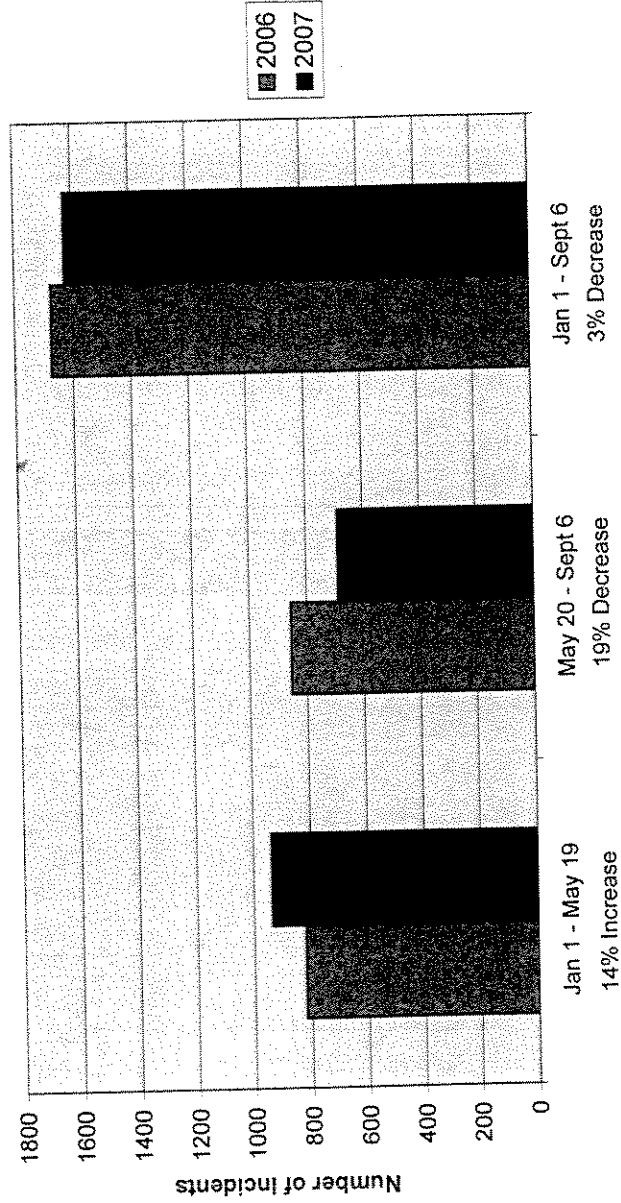

Homicides, 2006 and 2007

Shooting Incidents, 2006 and 2007

MILWAUKEE POLICE DEPARTMENT

Armed Robberies

Jan 1 through May 16, 2007

Density of the following reported incidents:

Homicides, Non-Fatal Shootings, Shots Fired
Offenses involving Firearms, Armed Robberies

**August 28 - September 10, 2007
Last 14 Days**

Density of the following reported incidents:
Homicides, Non-Fatal Shootings, Shots Fired,
Incidents Involving Firearms, Armed Robberies

NSI Target Areas

- Target Area 1
- Target Area 2
- Target Area 3
- Target Area 4
- Target Area 5