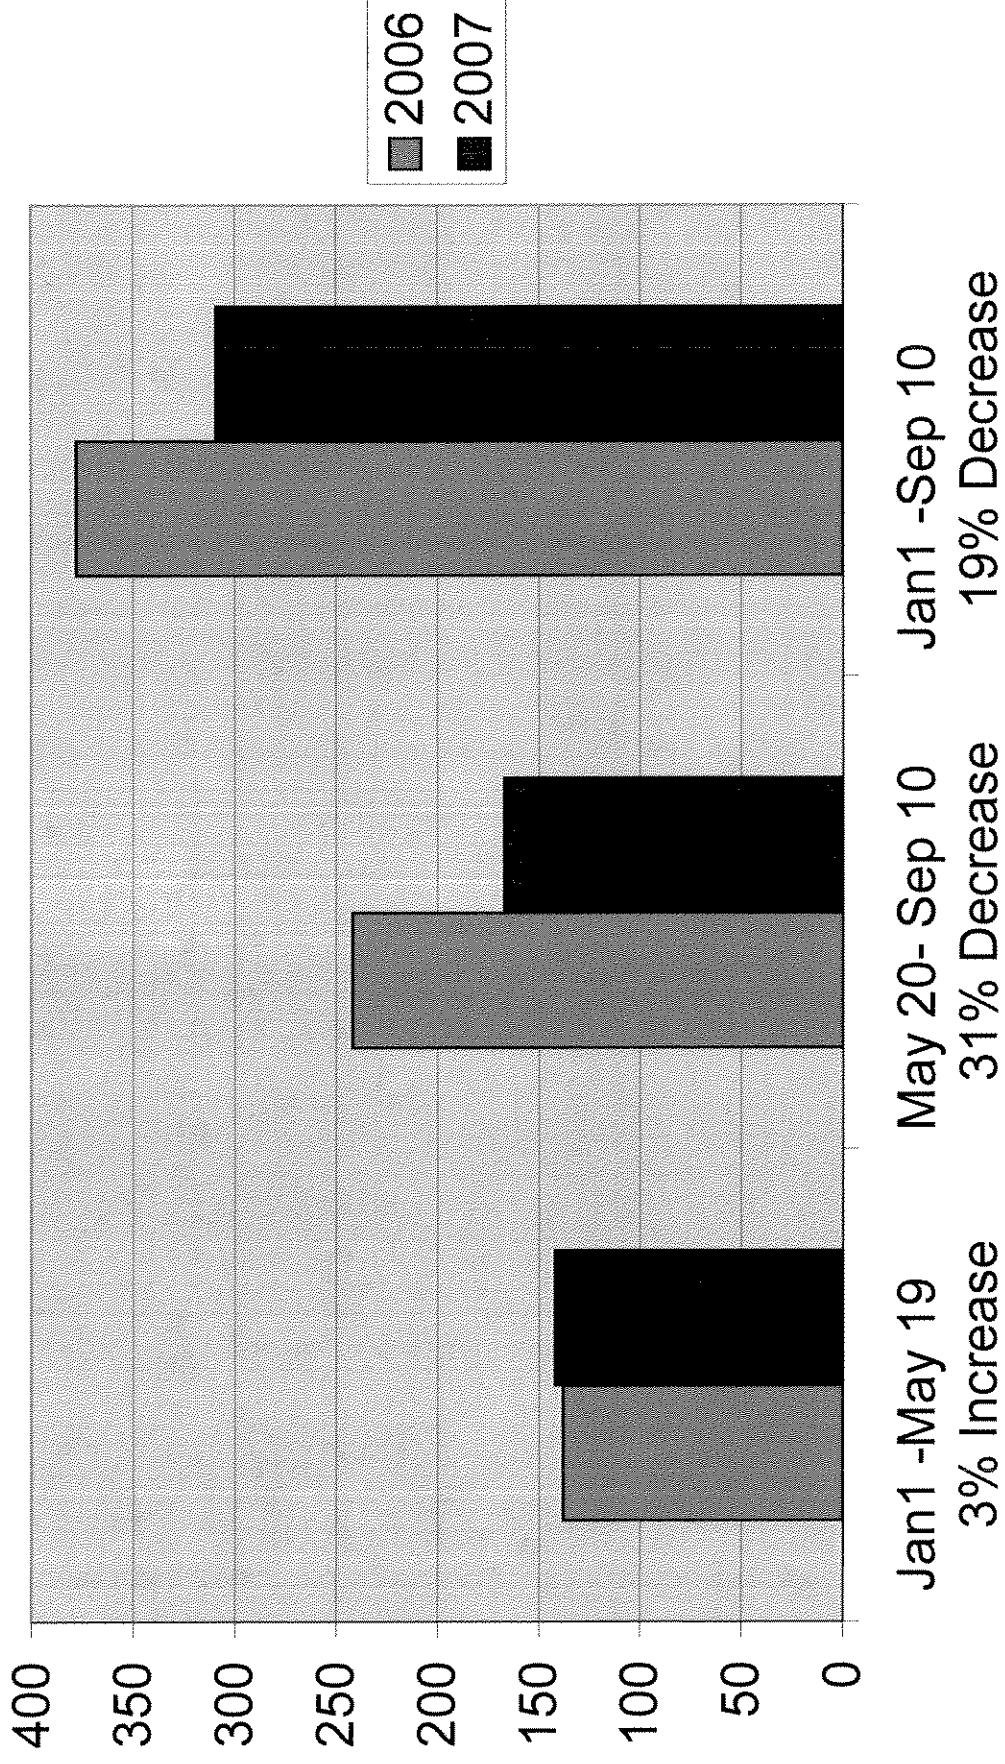

Homicides, 2006 and 2007

Shooting Incidents, 2006 and 2007

MILWAUKEE POLICE DEPARTMENT

Armed Robberies

Jan 1 through May 16, 2007

Density of the following reported incidents:

Homicides, Non-Fatal Shootings, Shots Fired
Offenses involving Firearms, Armed Robberies

**August 28 - September 10, 2007
Last 14 Days**

Density of the following reported incidents:
Homicides, Non-Fatal Shootings, Shots Fired,
Incidents Involving Firearms, Armed Robberies

NSI Target Areas

- Target Area 1
- Target Area 2
- Target Area 3
- Target Area 4
- Target Area 5

- Highest Density
- Lowest Density