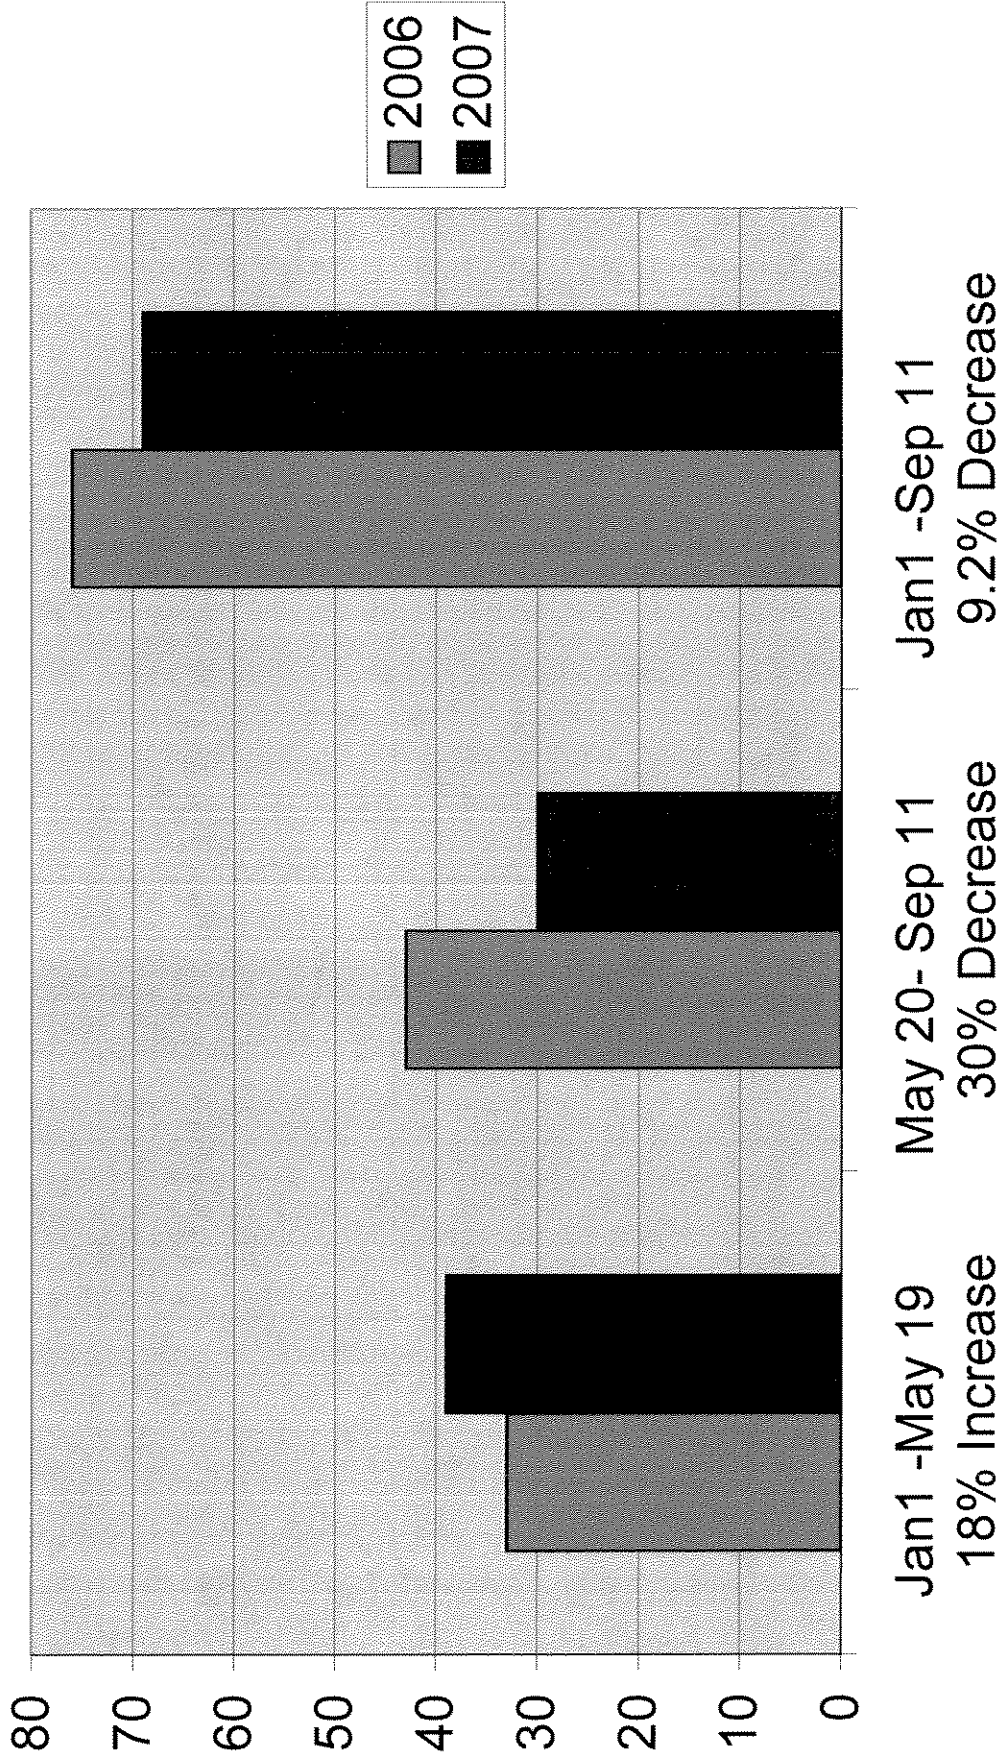

Homicides, 2006 and 2007

Shooting Incidents, 2006 and 2007

MILWAUKEE POLICE DEPARTMENT

Armed Robberies

Jan 1 through May 16, 2007

Density of the following reported incidents:

Homicides, Non-Fatal Shootings, Shots Fired
Offenses involving Firearms, Armed Robberies

**August 28 - September 10, 2007
Last 14 Days**

Density of the following reported incidents:
Homicides, Non-Fatal Shootings, Shots Fired,
Incidents Involving Firearms, Armed Robberies

NSI Target Areas

- Target Area 1
- Target Area 2
- Target Area 3
- Target Area 4
- Target Area 5

- Highest Density
- Lowest Density