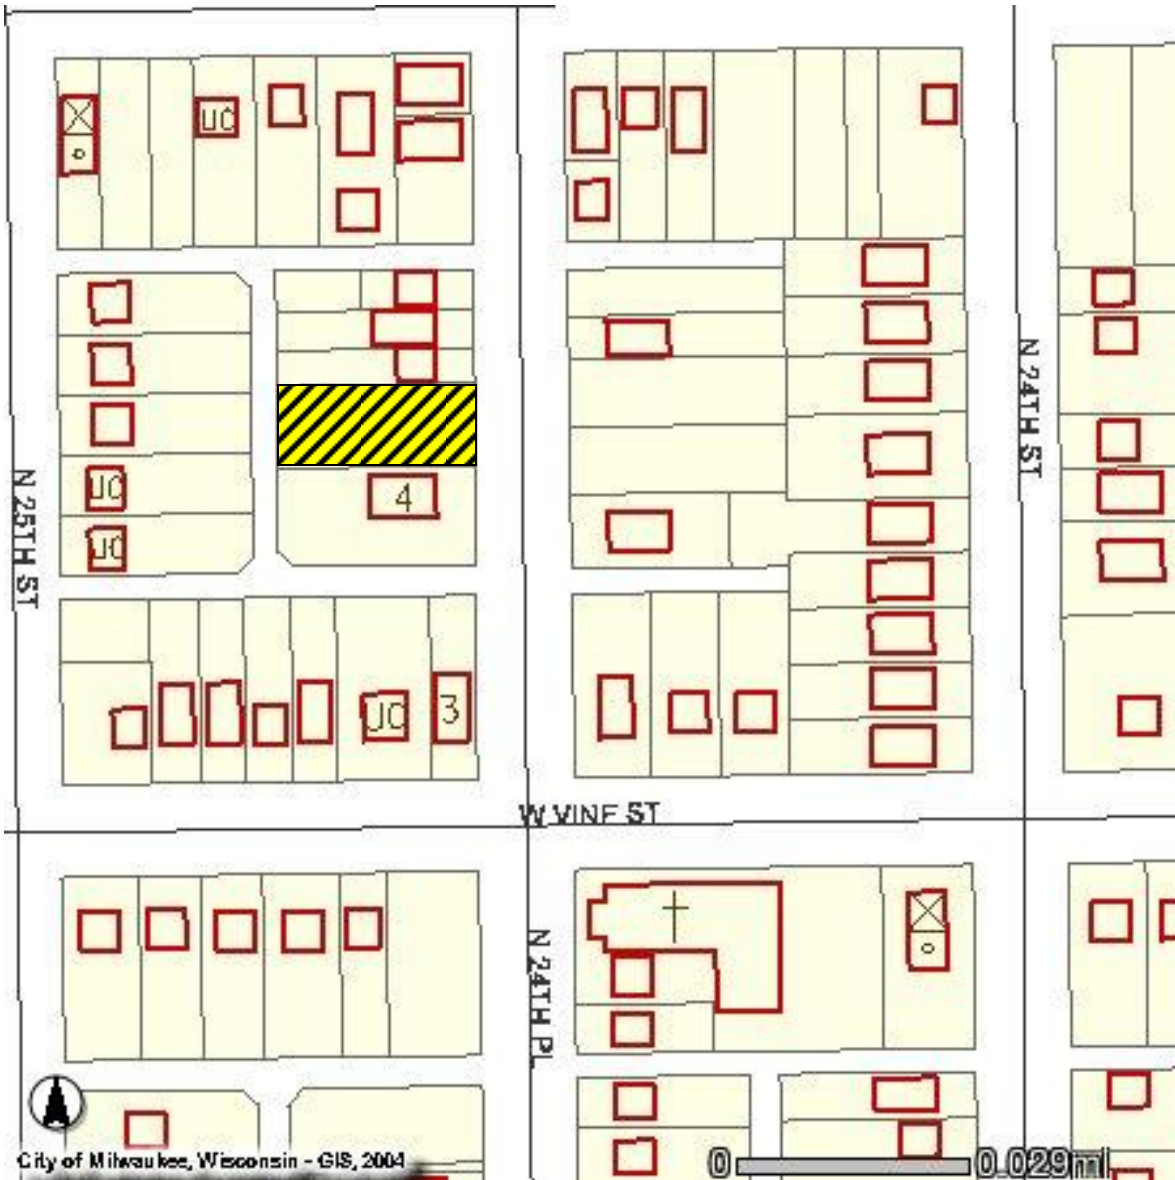

Milwaukee Habitat For Humanity Proposed Sites

City of Milwaukee, Wisconsin - GIS, 2004

- 1938-40 North 28th Street
- 1954 North 28th Street
- 1958-60 North 28th Street
- 1957-59 North 28th Street
- 2815 West Brown Street

Milwaukee Habitat For Humanity Proposed Sites

City of Milwaukee, Wisconsin - GIS, 2004

2066 North 28th Street
2102 North 28th Street

Milwaukee Habitat For Humanity Proposed Sites

2131-33 North 28th Street

Milwaukee Habitat For Humanity Proposed Sites

2217 North 28th Street
2221 North 28th Street

Milwaukee Habitat For Humanity Proposed Sites

1933 North 24th Place

Milwaukee Habitat For Humanity Proposed Sites

2472 West Garfield Avenue
2474-76 West Garfield Avenue
2202-10 North 25th Street