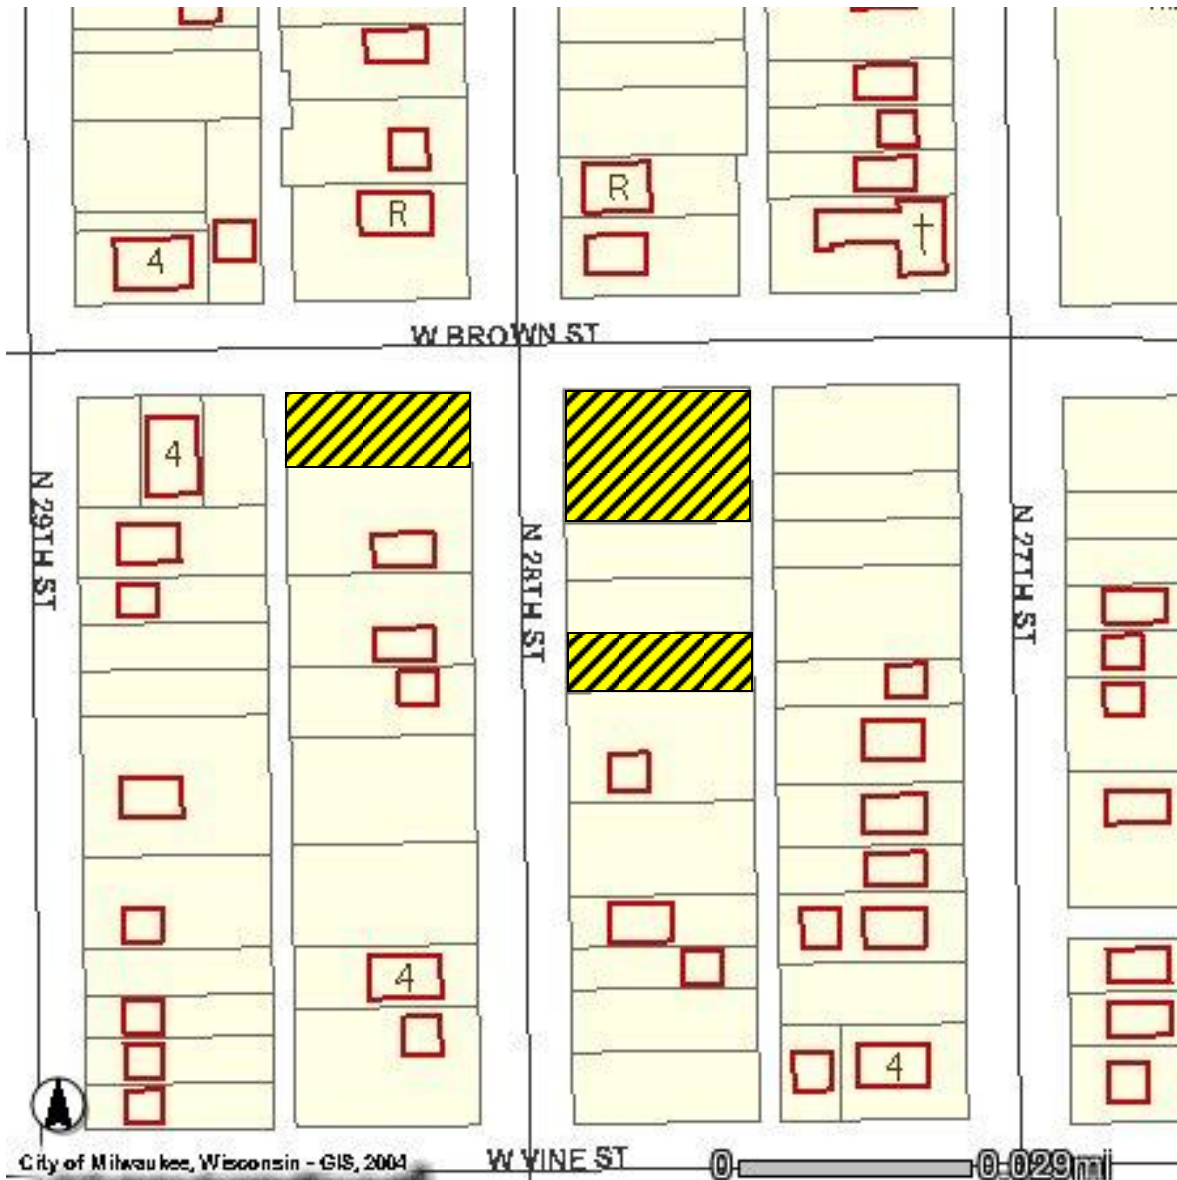

Milwaukee Habitat For Humanity Proposed Sites

City of Milwaukee, Wisconsin - GIS, 2004

- 1938-40 North 28th Street
- 1954 North 28th Street
- 1958-60 North 28th Street
- 1957-59 North 28th Street
- 2815 West Brown Street

Milwaukee Habitat For Humanity Proposed Sites

City of Milwaukee, Wisconsin - GIS, 2004

2066 North 28th Street
2102 North 28th Street

Milwaukee Habitat For Humanity Proposed Sites

2131-33 North 28th Street

Milwaukee Habitat For Humanity Proposed Sites

2217 North 28th Street
2221 North 28th Street

Milwaukee Habitat For Humanity Proposed Sites

1933 North 24th Place

Milwaukee Habitat For Humanity Proposed Sites

2472 West Garfield Avenue
2474-76 West Garfield Avenue
2202-10 North 25th Street