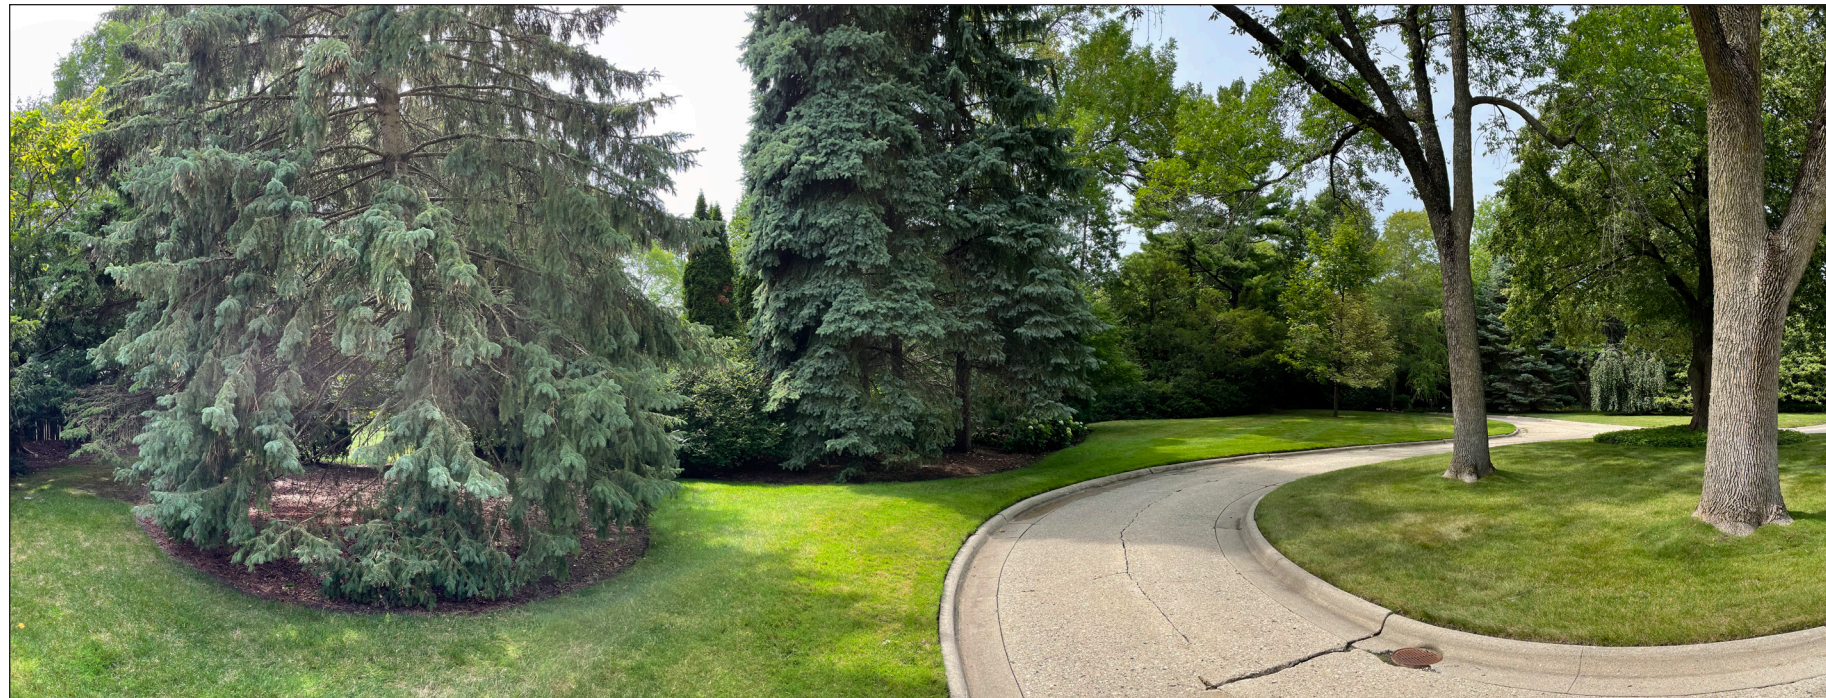

Lake Drive Entry - East Facade

East Garden

West Garden / Traffic Circle

**Galbraith Carnahan Architects**  
 6404 W North Ave  
 Wauwatosa, WI 53213  
 414.291.0772  
 www.galbraithcarnahan.com

**NEW OUT BUILDING**  
 EXISTING SITE PHOTOGRAPHS  
 3319 N. Lake Drive  
 Milwaukee, Wisconsin 53211

Existing Photos  
 SCALE: Not To Scale

DATE: 06.14.2022  
 PROJECT#: 21.30

©2022 GALBRAITH CARNAHAN  
 ARCHITECTS LLC

Hartford Avenue Facade

Proposed Project Site

Caretaker's Cottage - West Elevation

**Galbraith Carnahan Architects**  
 6404 W North Ave  
 Wauwatosa, WI 53213  
 414.291.0772  
 www.galbraithcarnahan.com

**NEW OUT BUILDING**  
 EXISTING SITE PHOTOGRAPHS  
 3319 N. Lake Drive  
 Milwaukee, Wisconsin 53211

Existing Photos  
 SCALE: Not To Scale

DATE: 06.14.2022  
 PROJECT#: 21.30

© 2022 GALBRAITH CARNAHAN  
 ARCHITECTS LLC