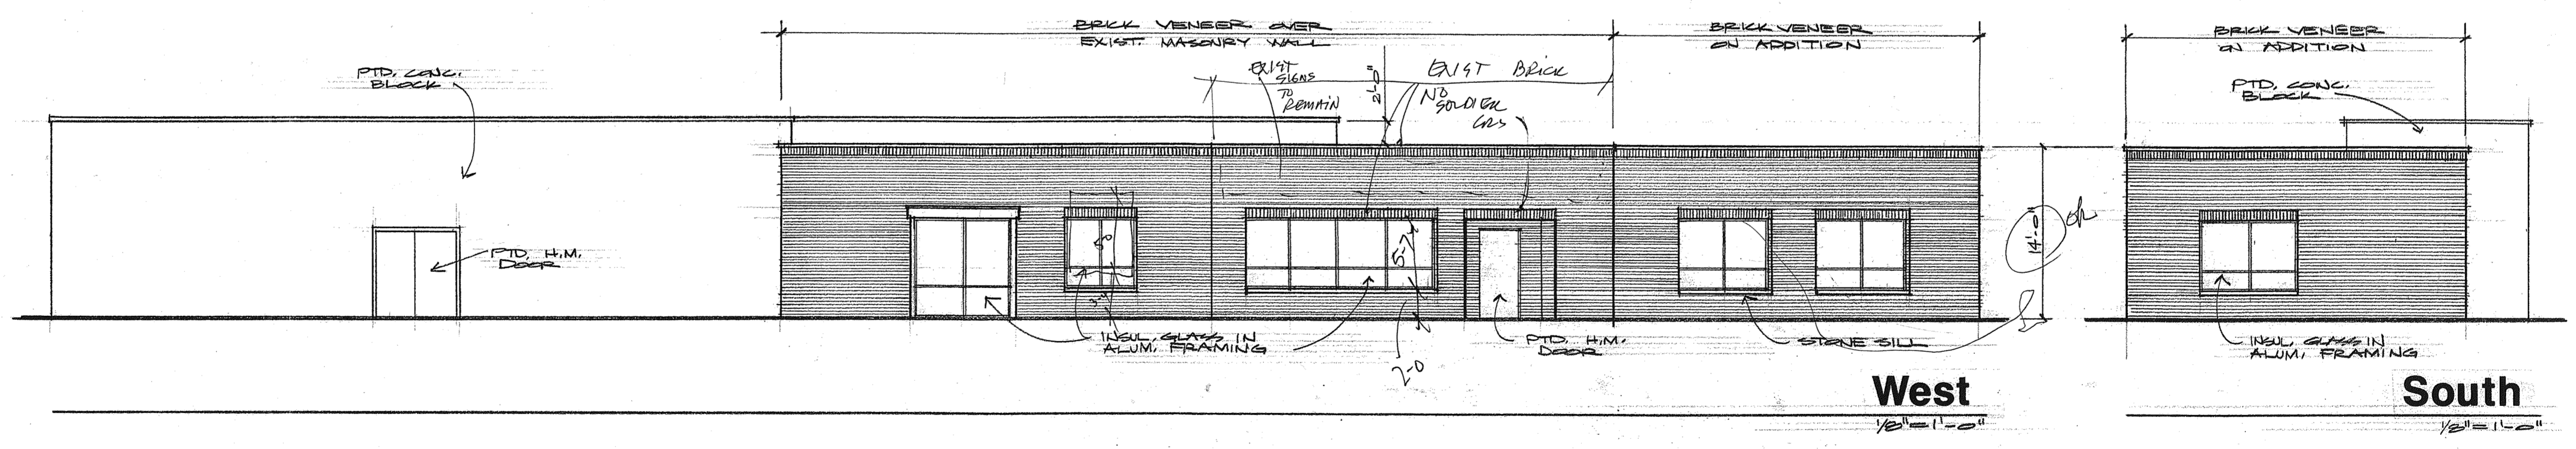

Floor Plan
1/8" = 1'-0"

NORTH END BEVERAGE
Milwaukee, Wisconsin
4910 North Teutonia Avenue