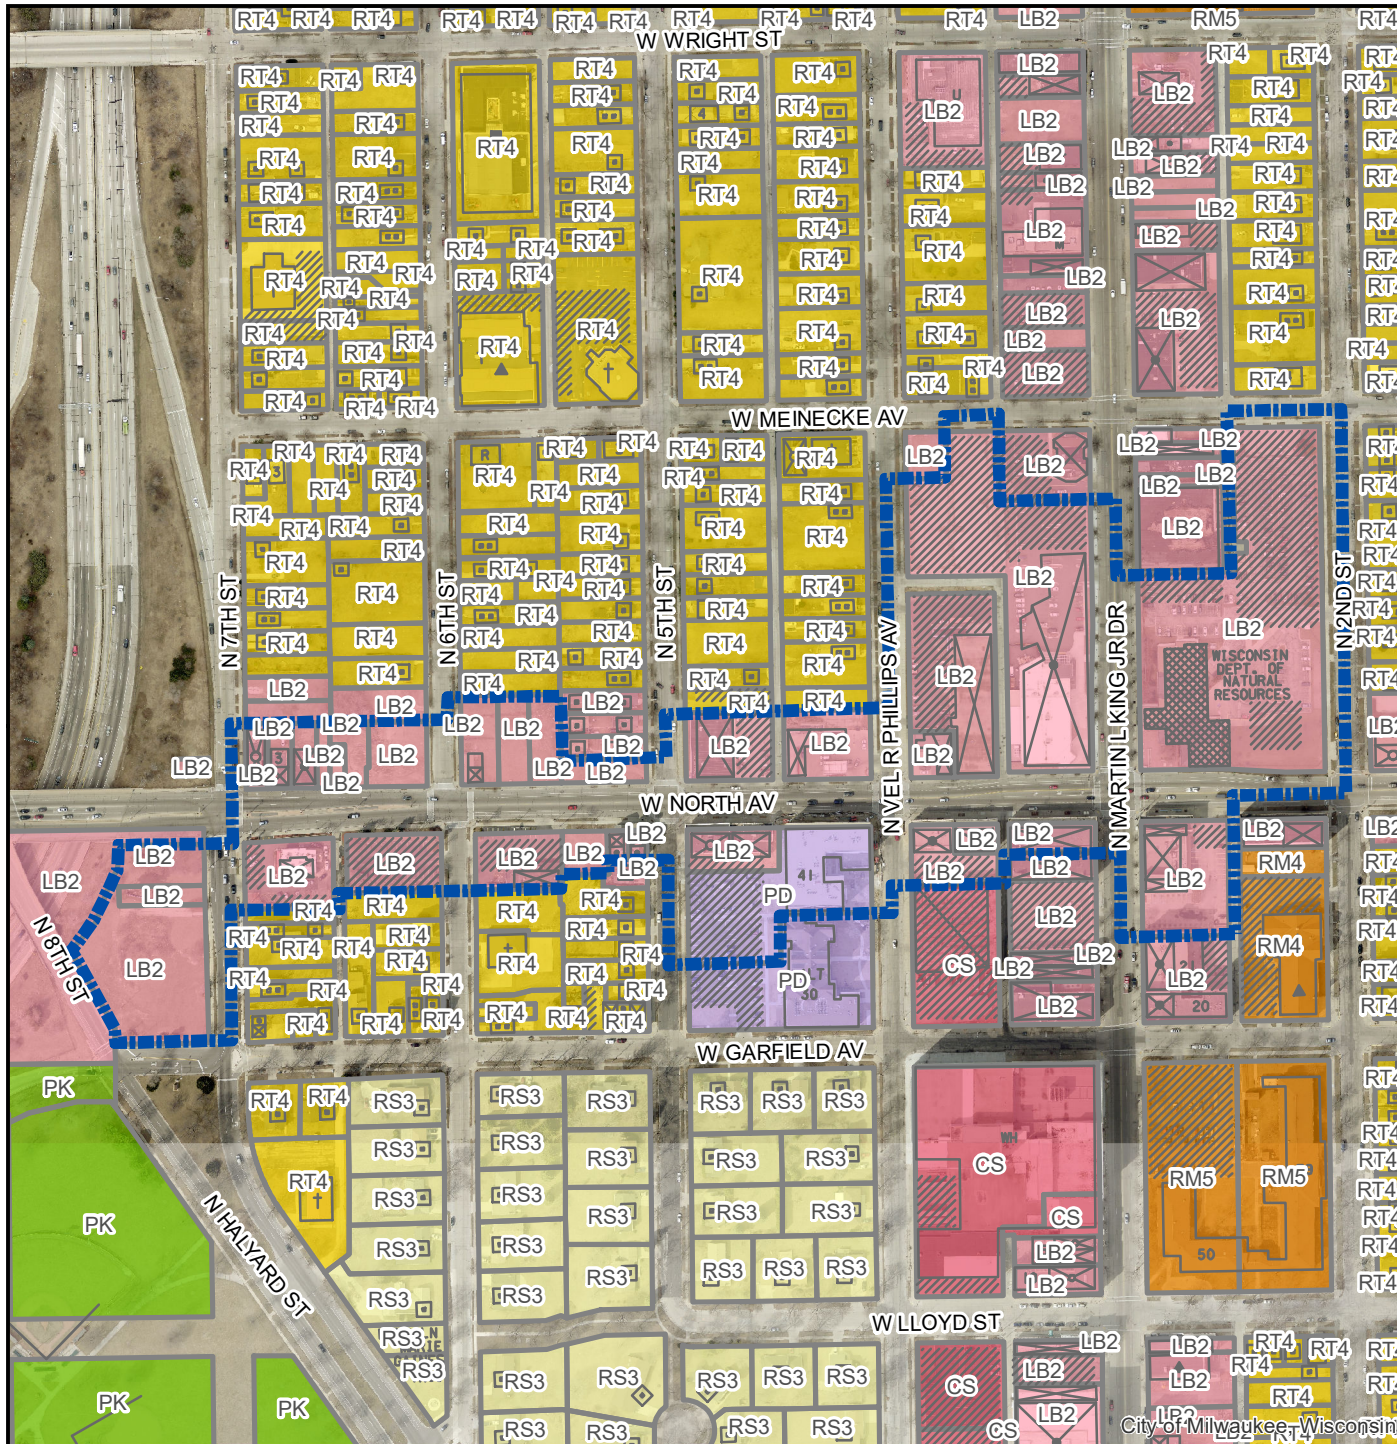

File No. 220772
Establishment of Development Incentive Zone Overlay
Bronzeville Cultural & Entertainment District

Legend

Bronzeville DIZ Overlay

Zoning

Unknown or pending zone

Zoning Category

- Residential - single family
- Residential - two family
- Residential - multi-family
- Residential - residence and office
- Central business district - civic activity
- Central business district - high-density residential
- Central business district - major retail
- Central business district - mixed activity
- Central business district - neighborhood retail
- Central business district - office and service
- Central business district - residential and specialty use
- Central business district - warehousing and light manufacturing
- Commercial - neighborhood shopping
- Commercial - local business
- Commercial - commercial service
- Commercial - regional business
- Industrial - commercial
- Industrial - office
- Industrial - light
- Industrial - mixed
- Industrial - heavy
- Special - parks
- Special - institutional
- Special - planned development
- Special - redevelopment district