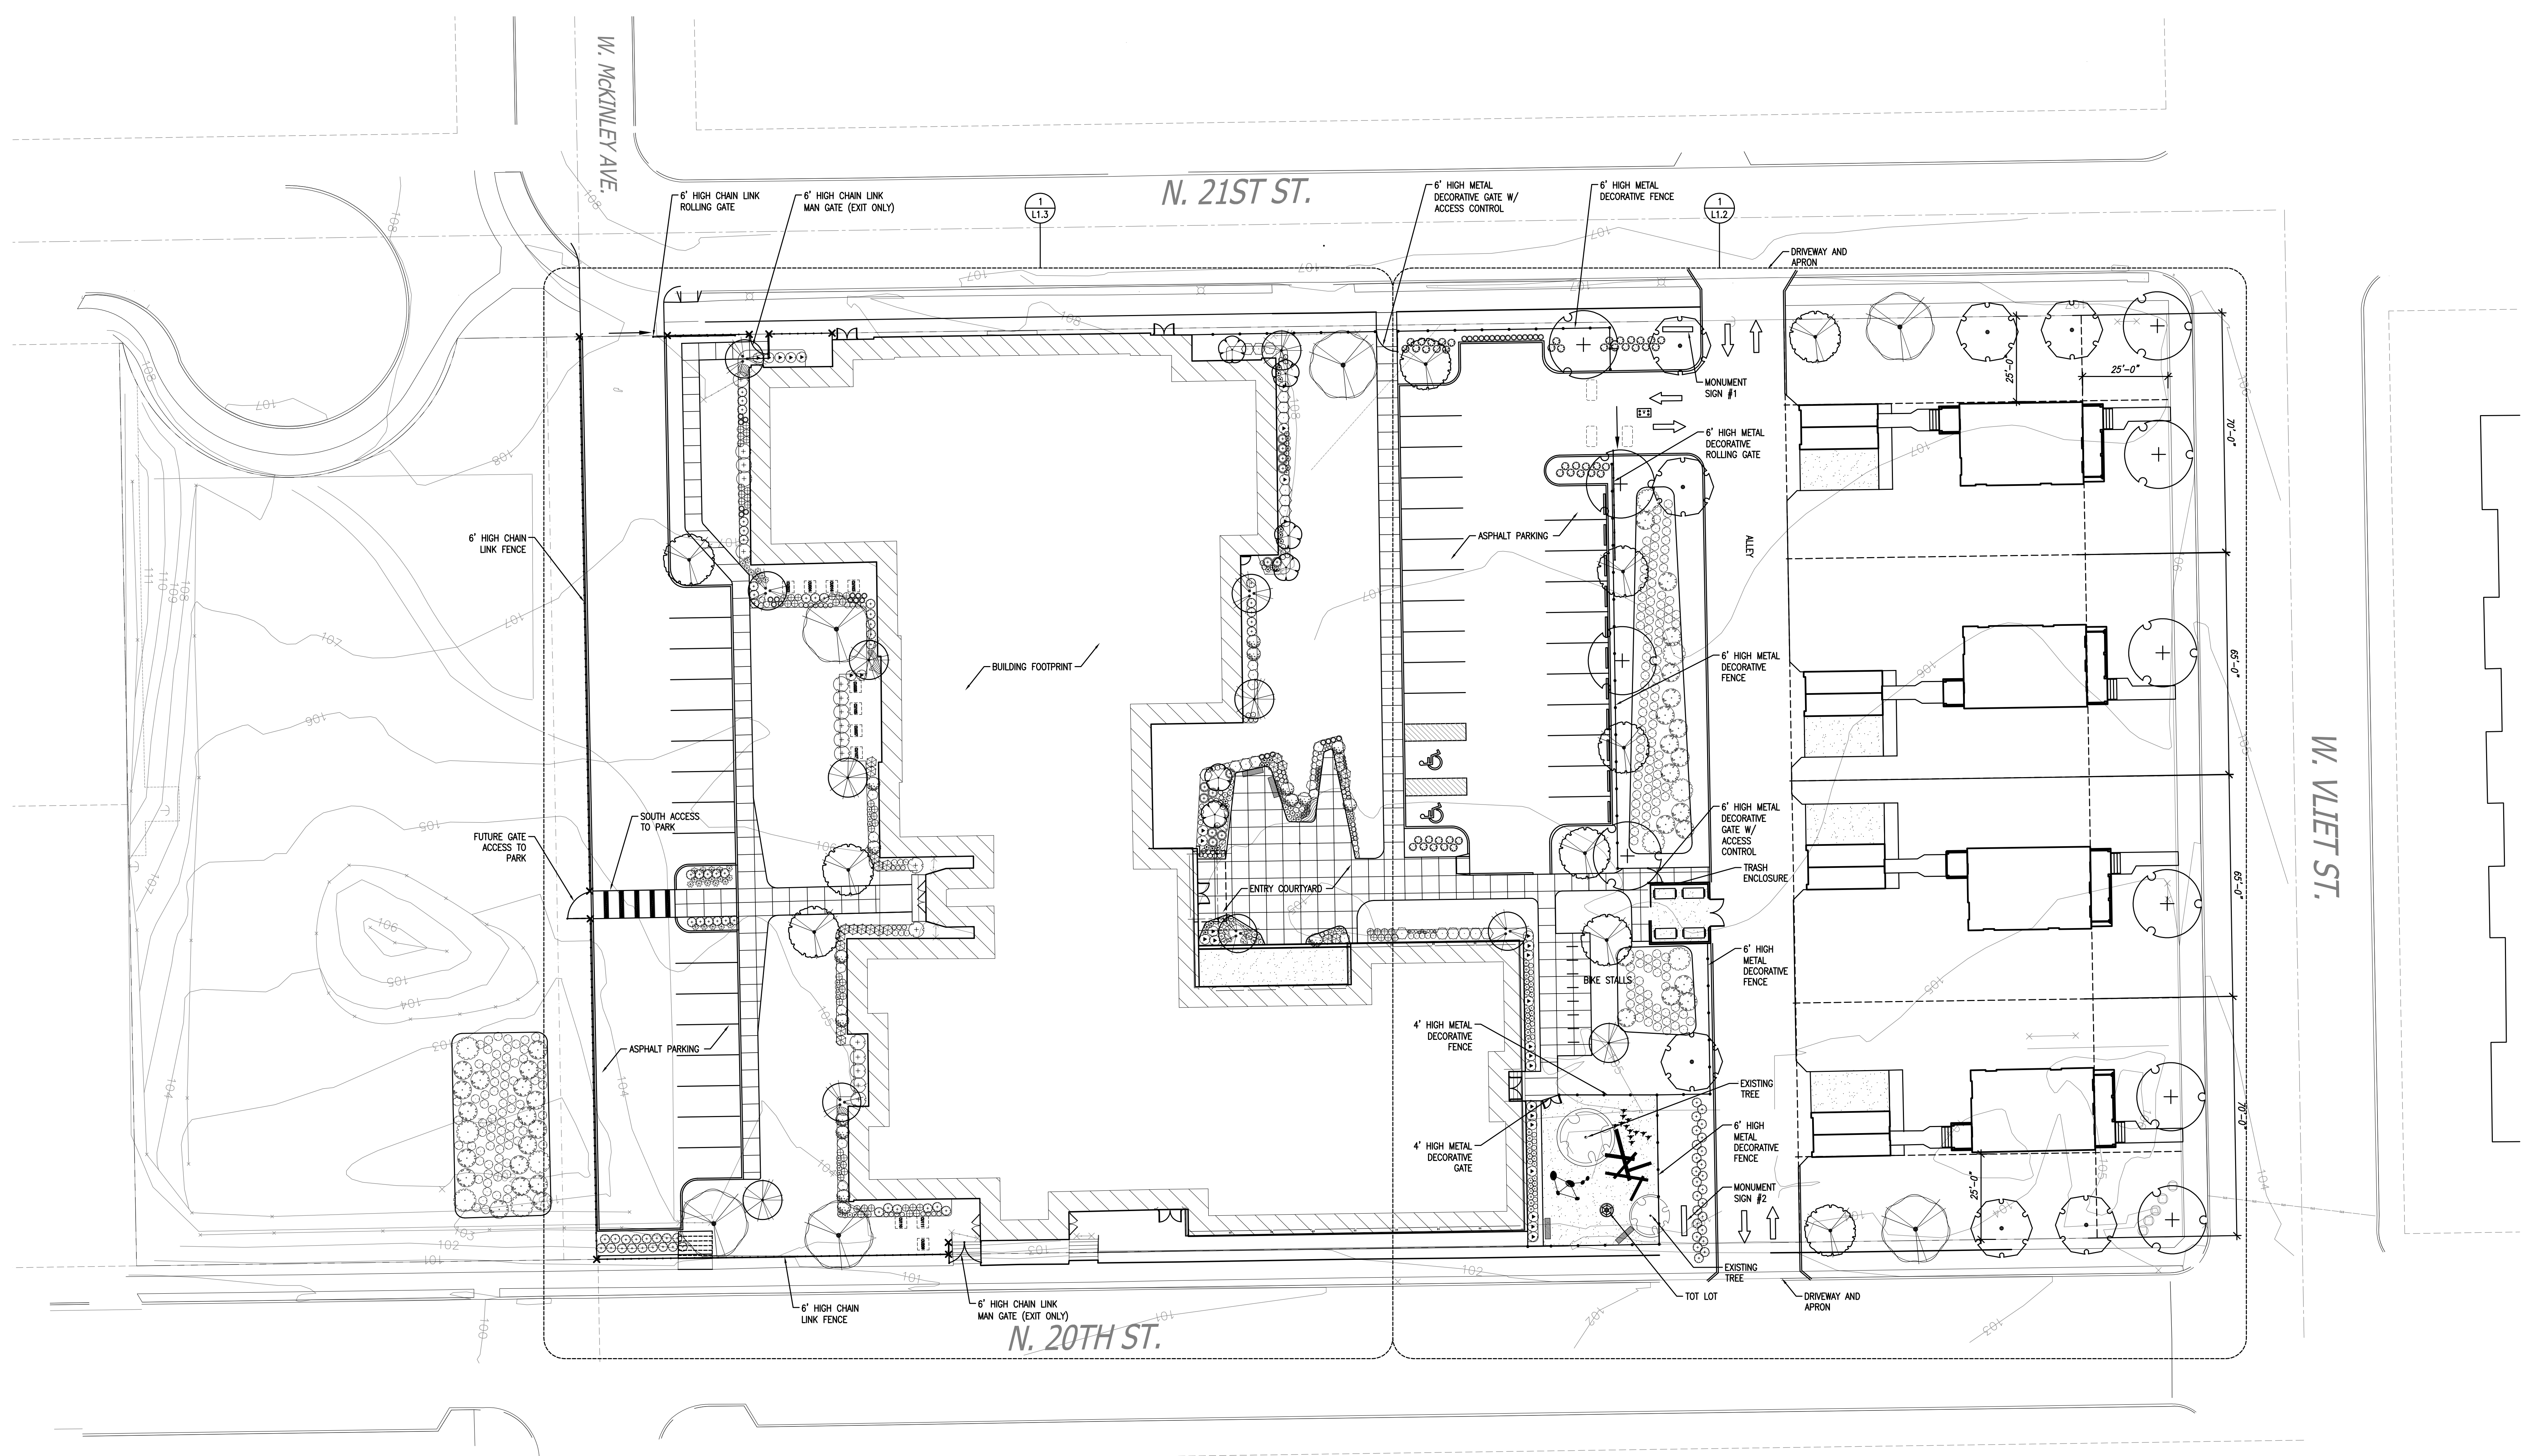

APPROVED
 By Tim Askin - Milwaukee HPC at 4:42 pm, Jul 19, 2021

1 SITE PLAN
 SCALE: 1" = 20'-0"