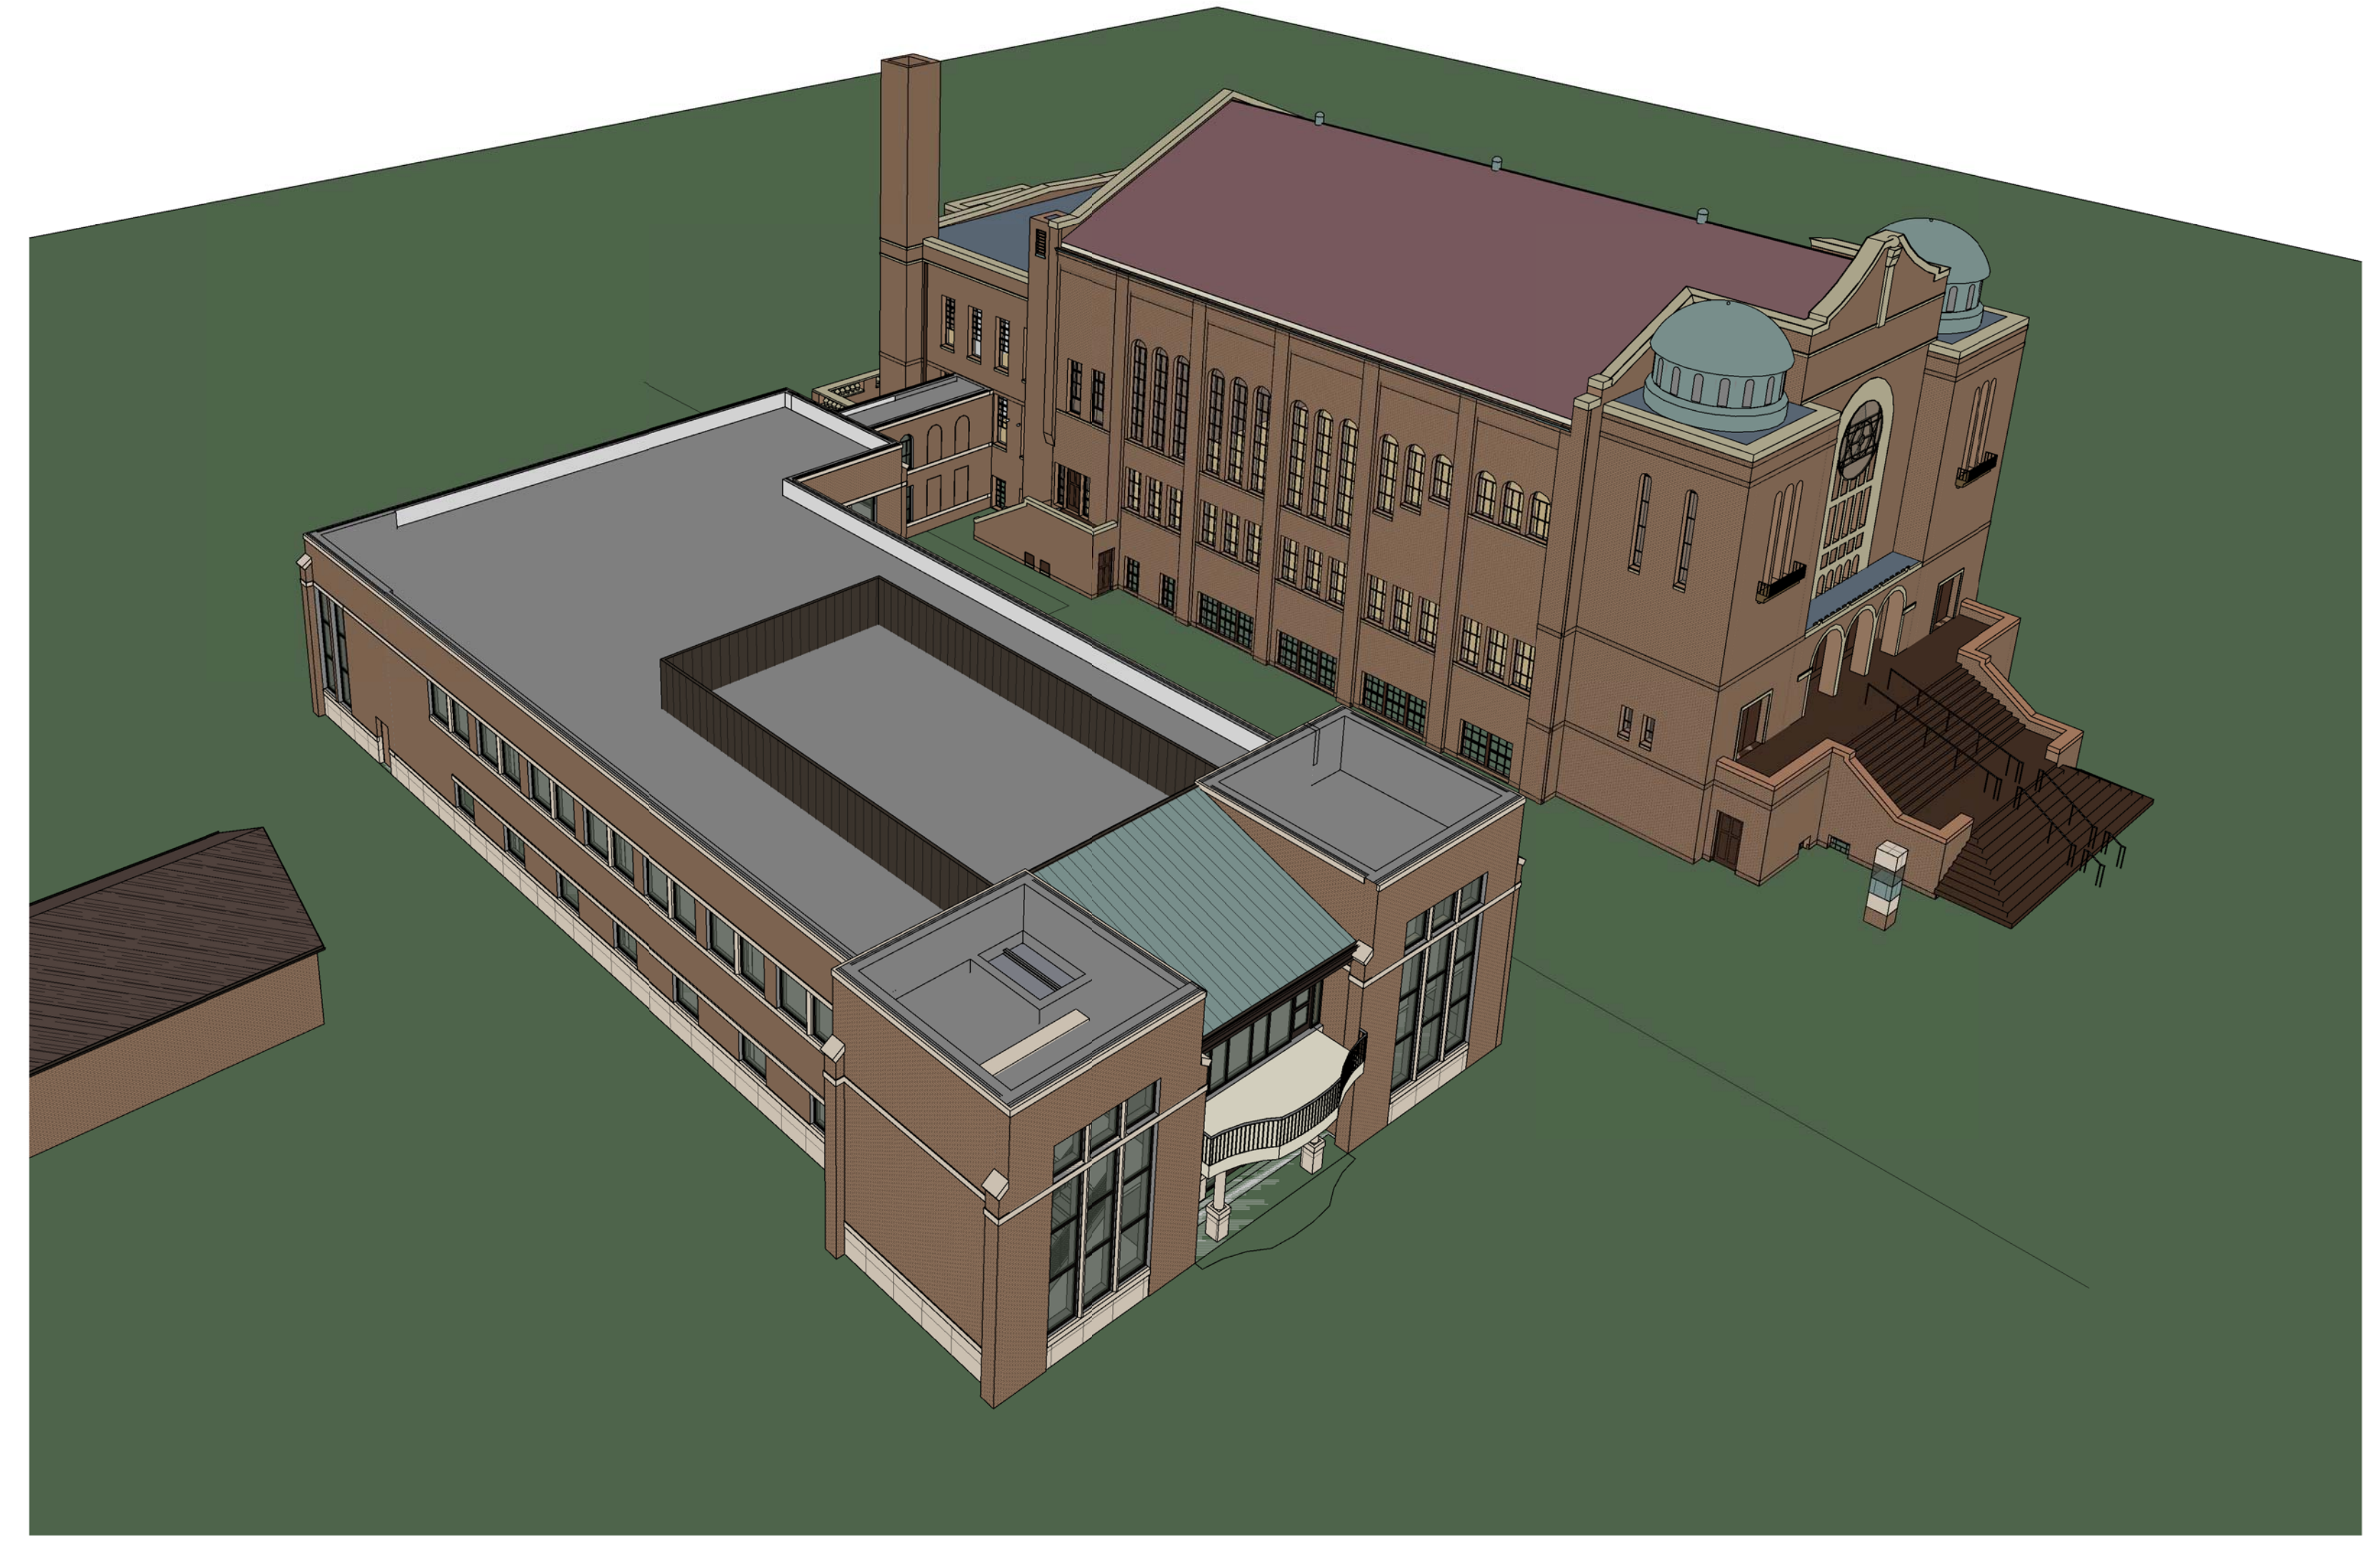

PROPOSED BUILDING AND ADDITION FOR:
GREATER GALILEE MISSIONARY BAPTIST CHURCH
 2432 TEUTONIA AVENUE • MILWAUKEE, WI 53206

PROFESSIONAL SEAL

PRELIMINARY DATES

2017-02-02
 2017-02-06
 2017-02-08
 FEB. 14, 2017

NOT FOR CONSTRUCTION

SHEET INFORMATION

EXTERIOR VIEWS

SHEET NUMBER

A2.2

REAR VIEW
 NOT TO SCALE

AERIAL VIEW
 NOT TO SCALE

FRONT VIEW
 NOT TO SCALE