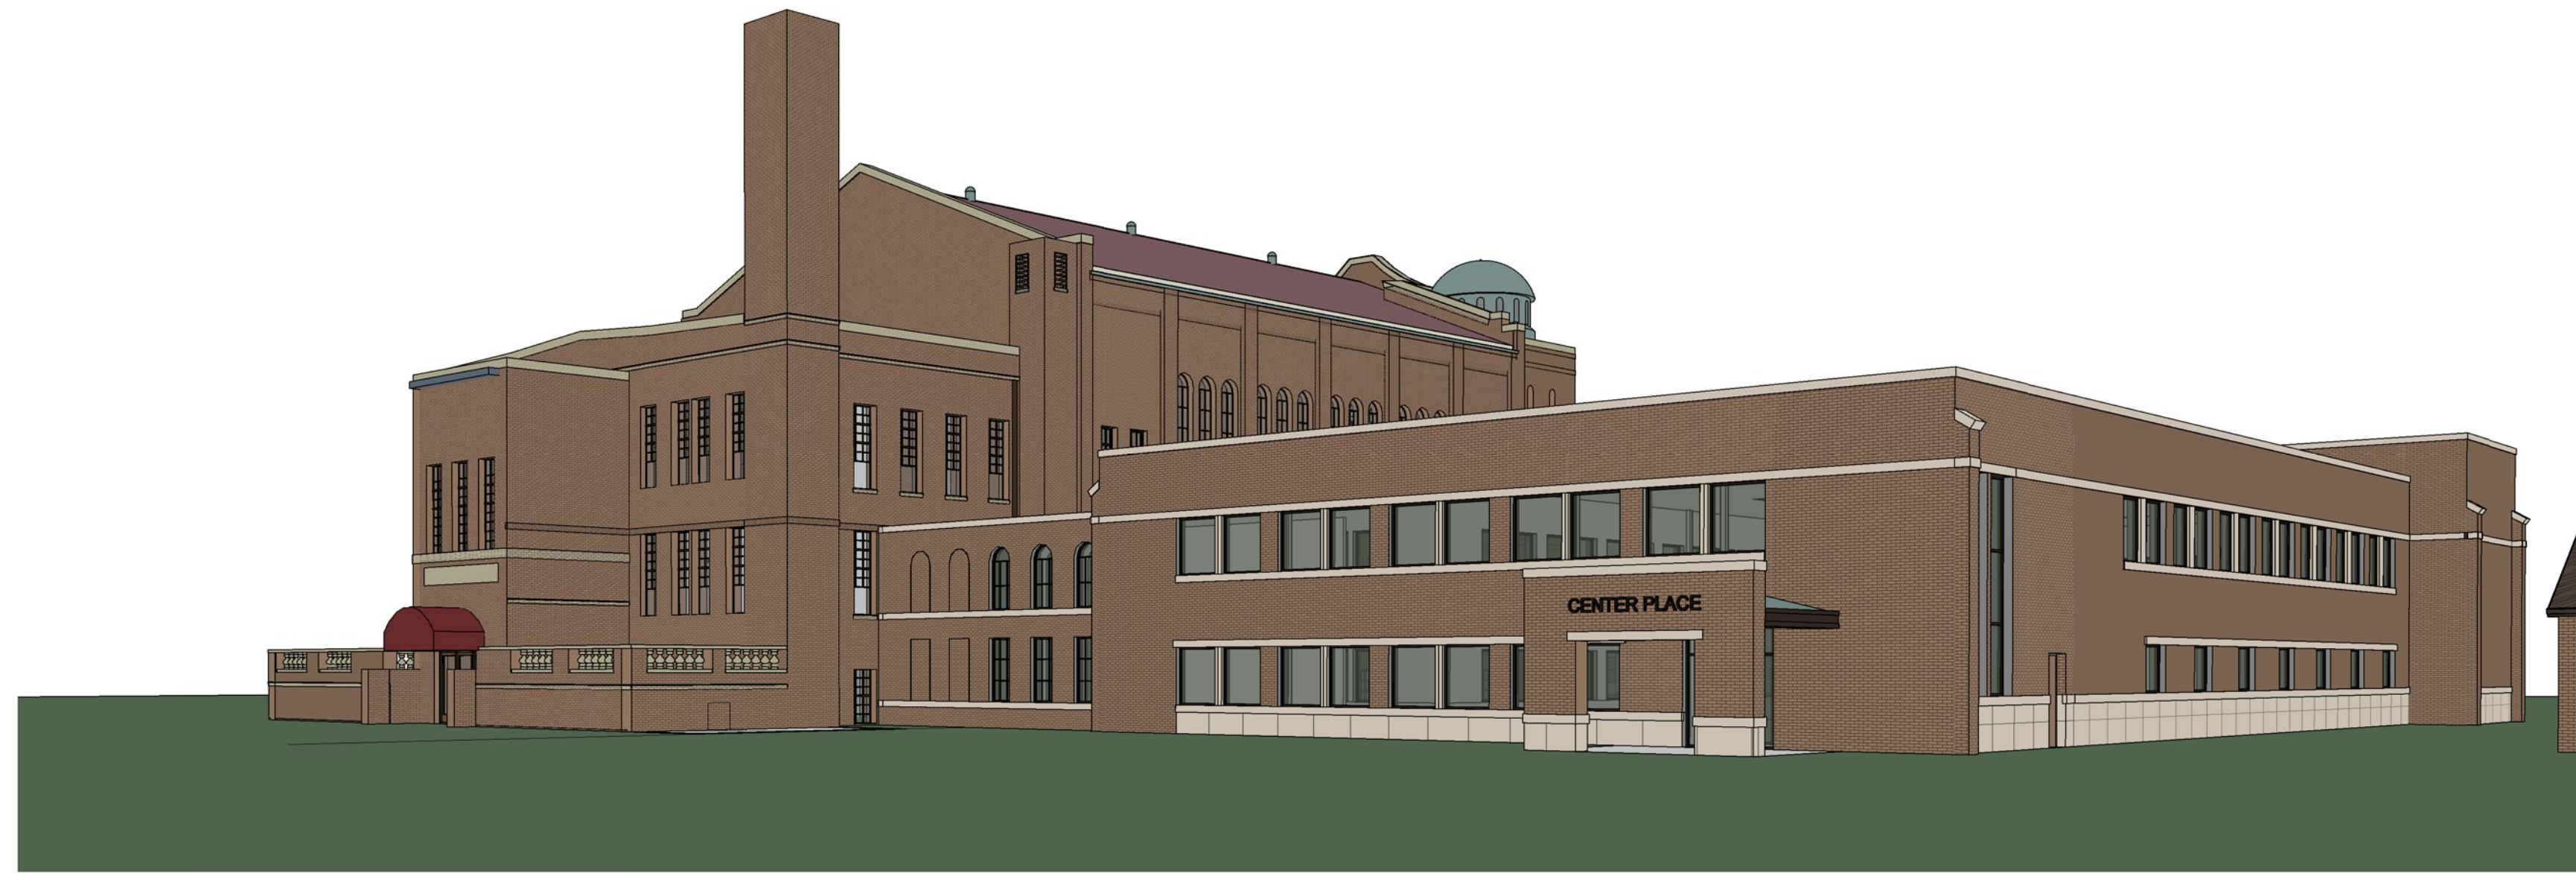

PROPOSED BUILDING AND ADDITION FOR:
GREATER GALILEE MISSIONARY BAPTIST CHURCH
 2432 TEUTONIA AVENUE • MILWAUKEE, WI 53206

PROFESSIONAL SEAL

PRELIMINARY DATES

2017-02-02
 2017-02-06
 2017-02-08
 FEB. 14, 2017

NOT FOR CONSTRUCTION

SHEET INFORMATION

EXTERIOR VIEWS

SHEET NUMBER

A2.2

REAR VIEW
 NOT TO SCALE

AERIAL VIEW
 NOT TO SCALE

FRONT VIEW
 NOT TO SCALE