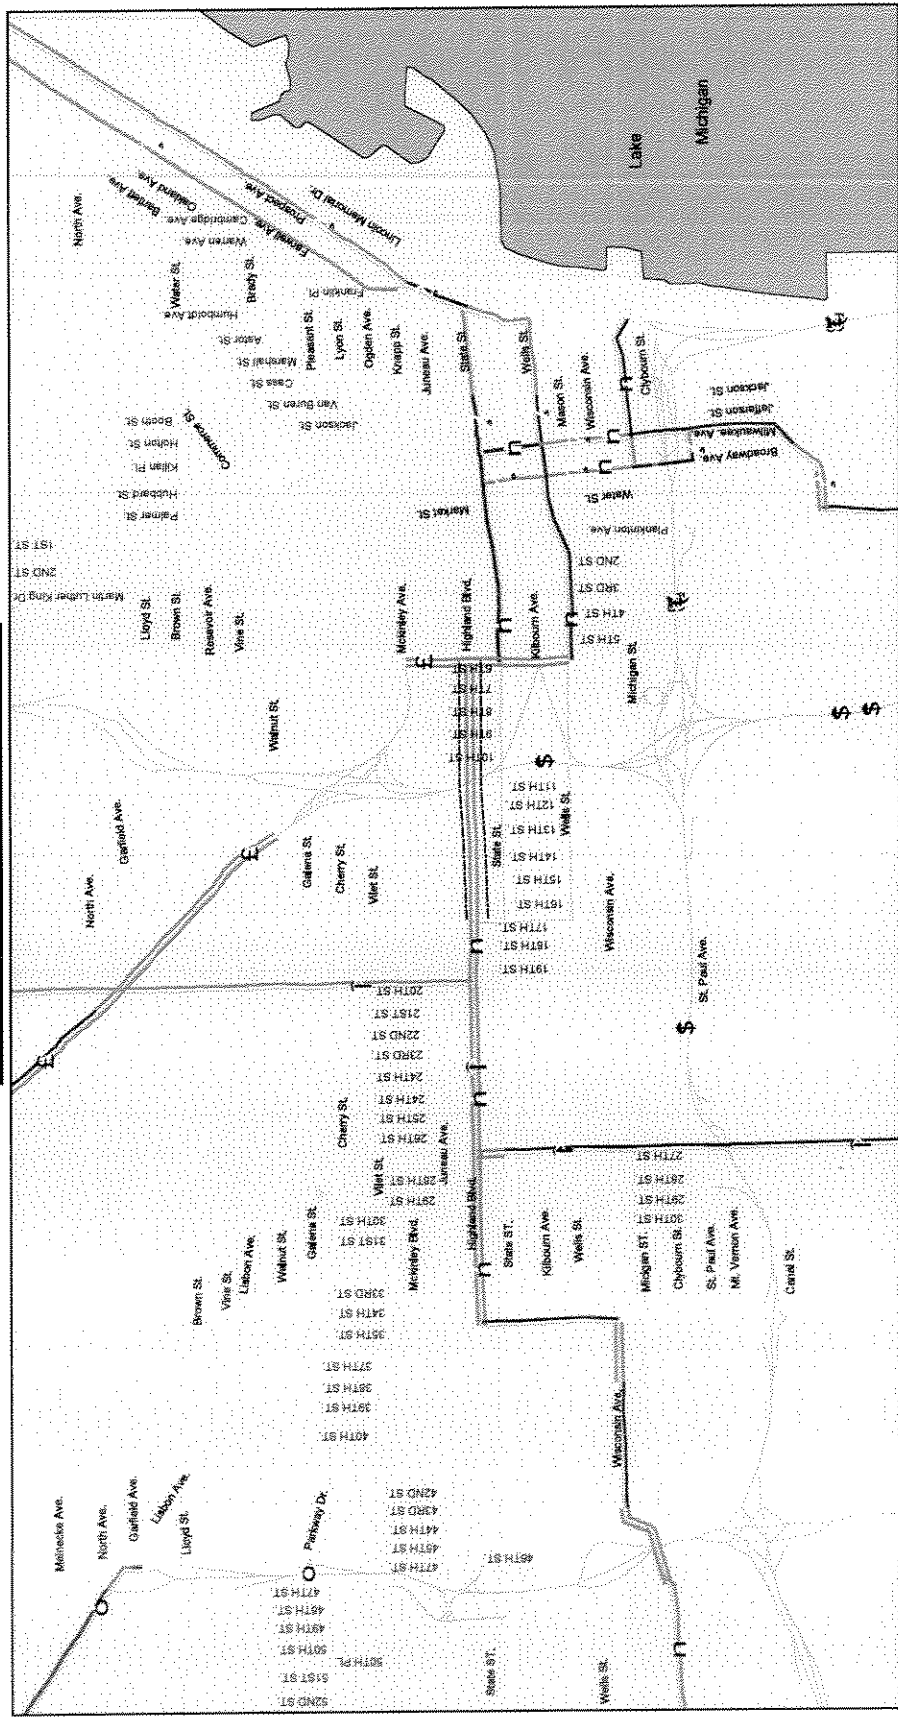

# Downtown Milwaukee Connecting Highway

Lanes Paid For By CH Program

- 1
- 2
- 3
- 4
- 5

Future USH 18 =