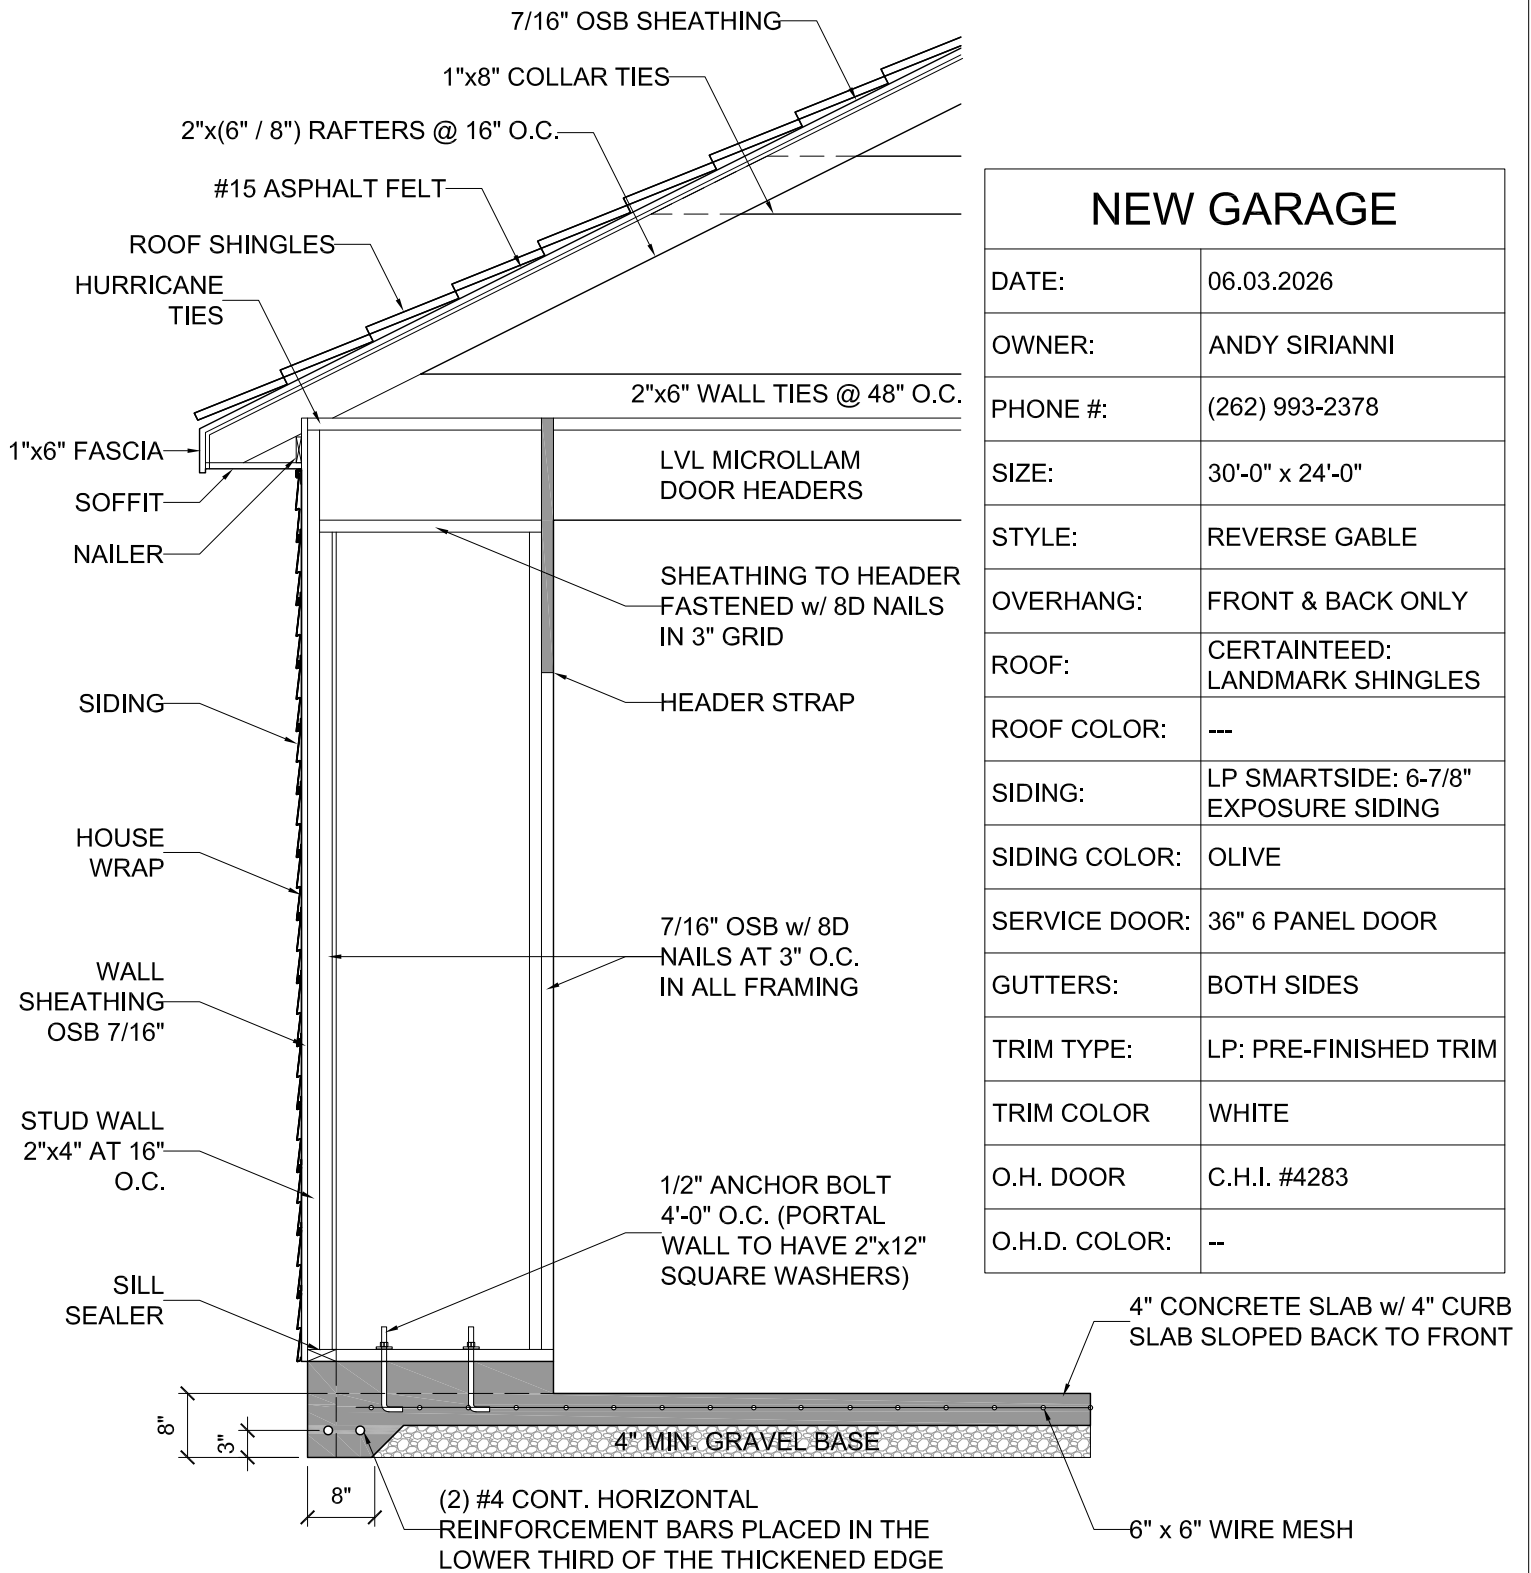

TYPICAL CROSS SECTION

NEW GARAGE	
DATE:	06.03.2026
OWNER:	ANDY SIRIANNI
PHONE #:	(262) 993-2378
SIZE:	30'-0" x 24'-0"
STYLE:	REVERSE GABLE
OVERHANG:	FRONT & BACK ONLY
ROOF:	CERTAINTEED: LANDMARK SHINGLES
ROOF COLOR:	---
SIDING:	LP SMARTSIDE: 6-7/8" EXPOSURE SIDING
SIDING COLOR:	OLIVE
SERVICE DOOR:	36" 6 PANEL DOOR
GUTTERS:	BOTH SIDES
TRIM TYPE:	LP: PRE-FINISHED TRIM
TRIM COLOR	WHITE
O.H. DOOR	C.H.I. #4283
O.H.D. COLOR:	--

OWNER:	ANDY SIRIANNI	GARAGE SIZE:	30'-0" x 24'-0"
ADDRESS:	2848 N. SHERMAN BLVD. MILWAUKEE, WI 53210	GARAGE SYTLE:	REVERSE GABLE
		DRAWING SCALE:	1/2" = 1'-0"