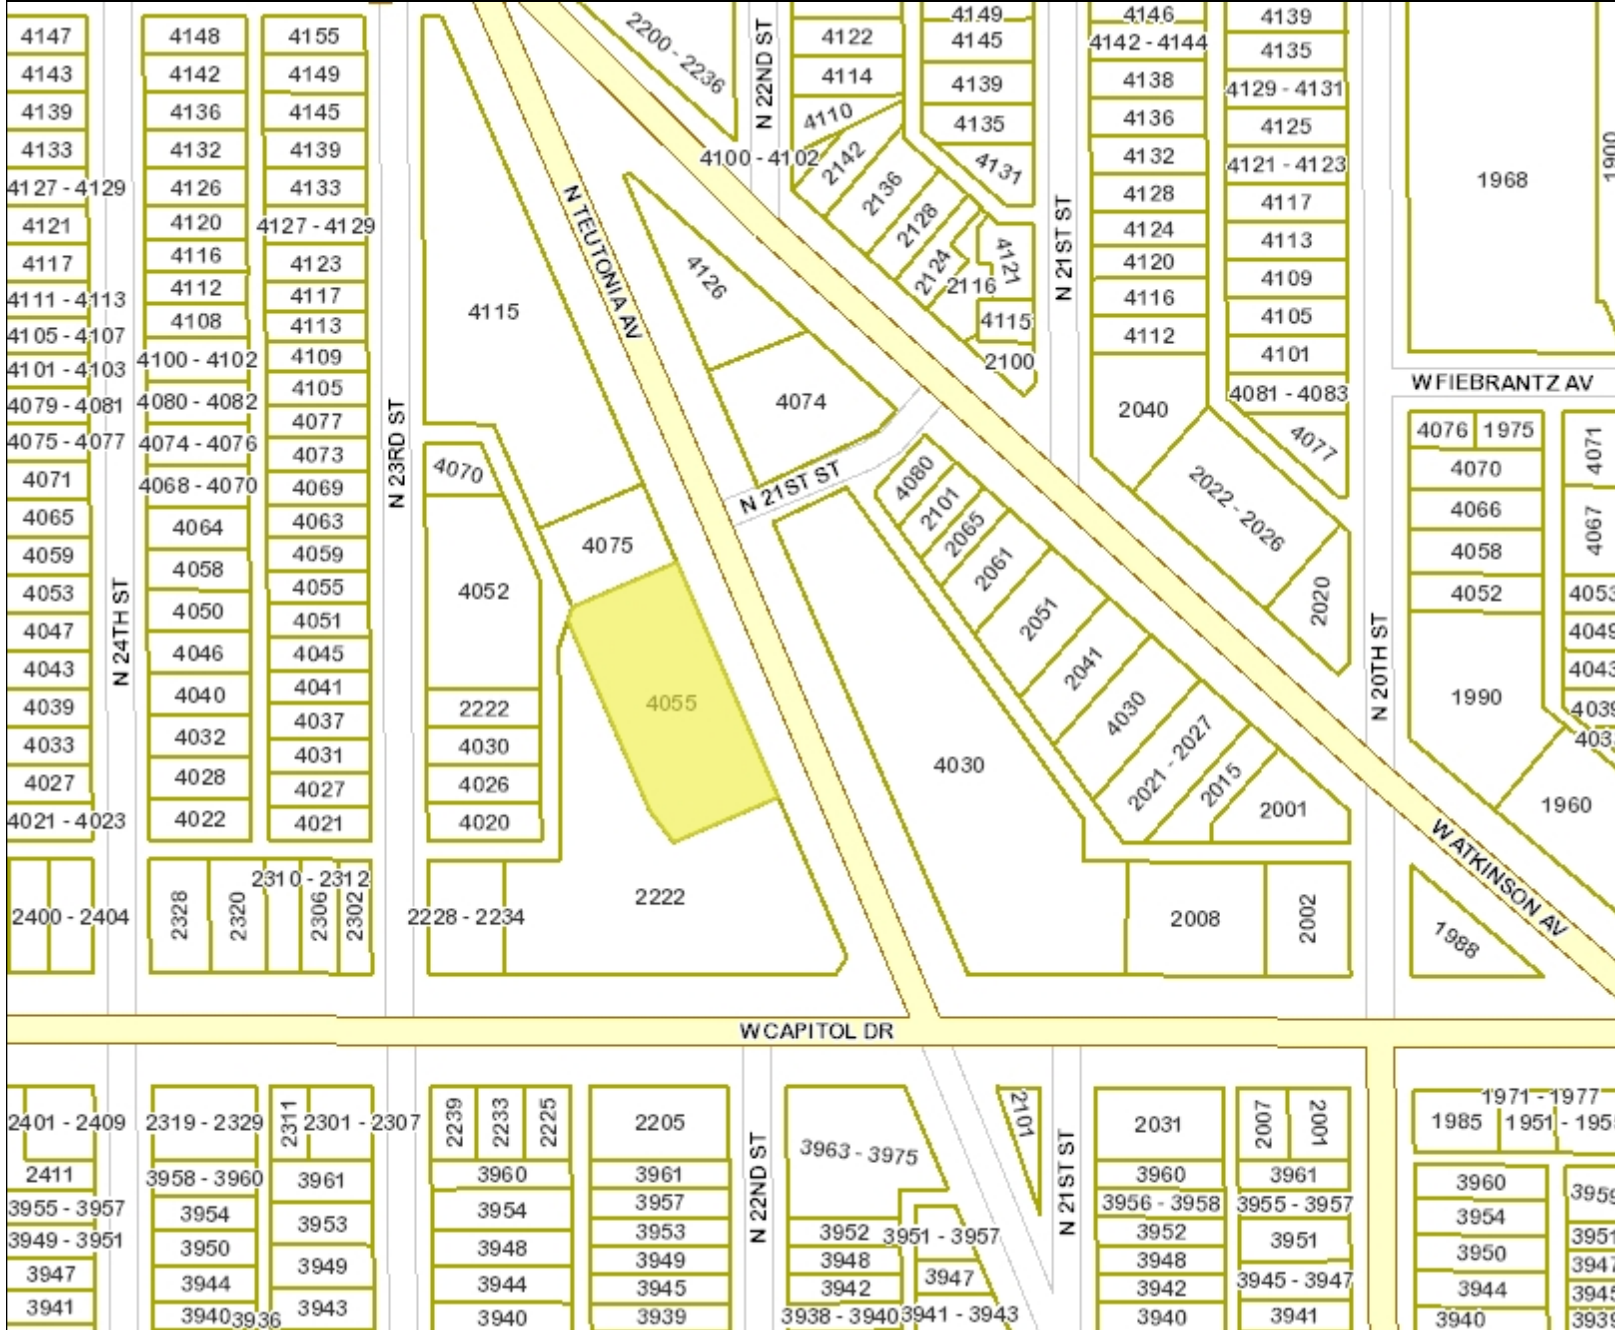

4055 North Teutonia Avenue

City of Milwaukee, Wisconsin

- Legend -

- City limits
- Parcels
- Freeways**
 - Freeways
 - Exit ramps
 - Entry ramps
 - Ramps
- Major streets
- Streets
- Waterways

- Notes -

Department of Administration - ITMD