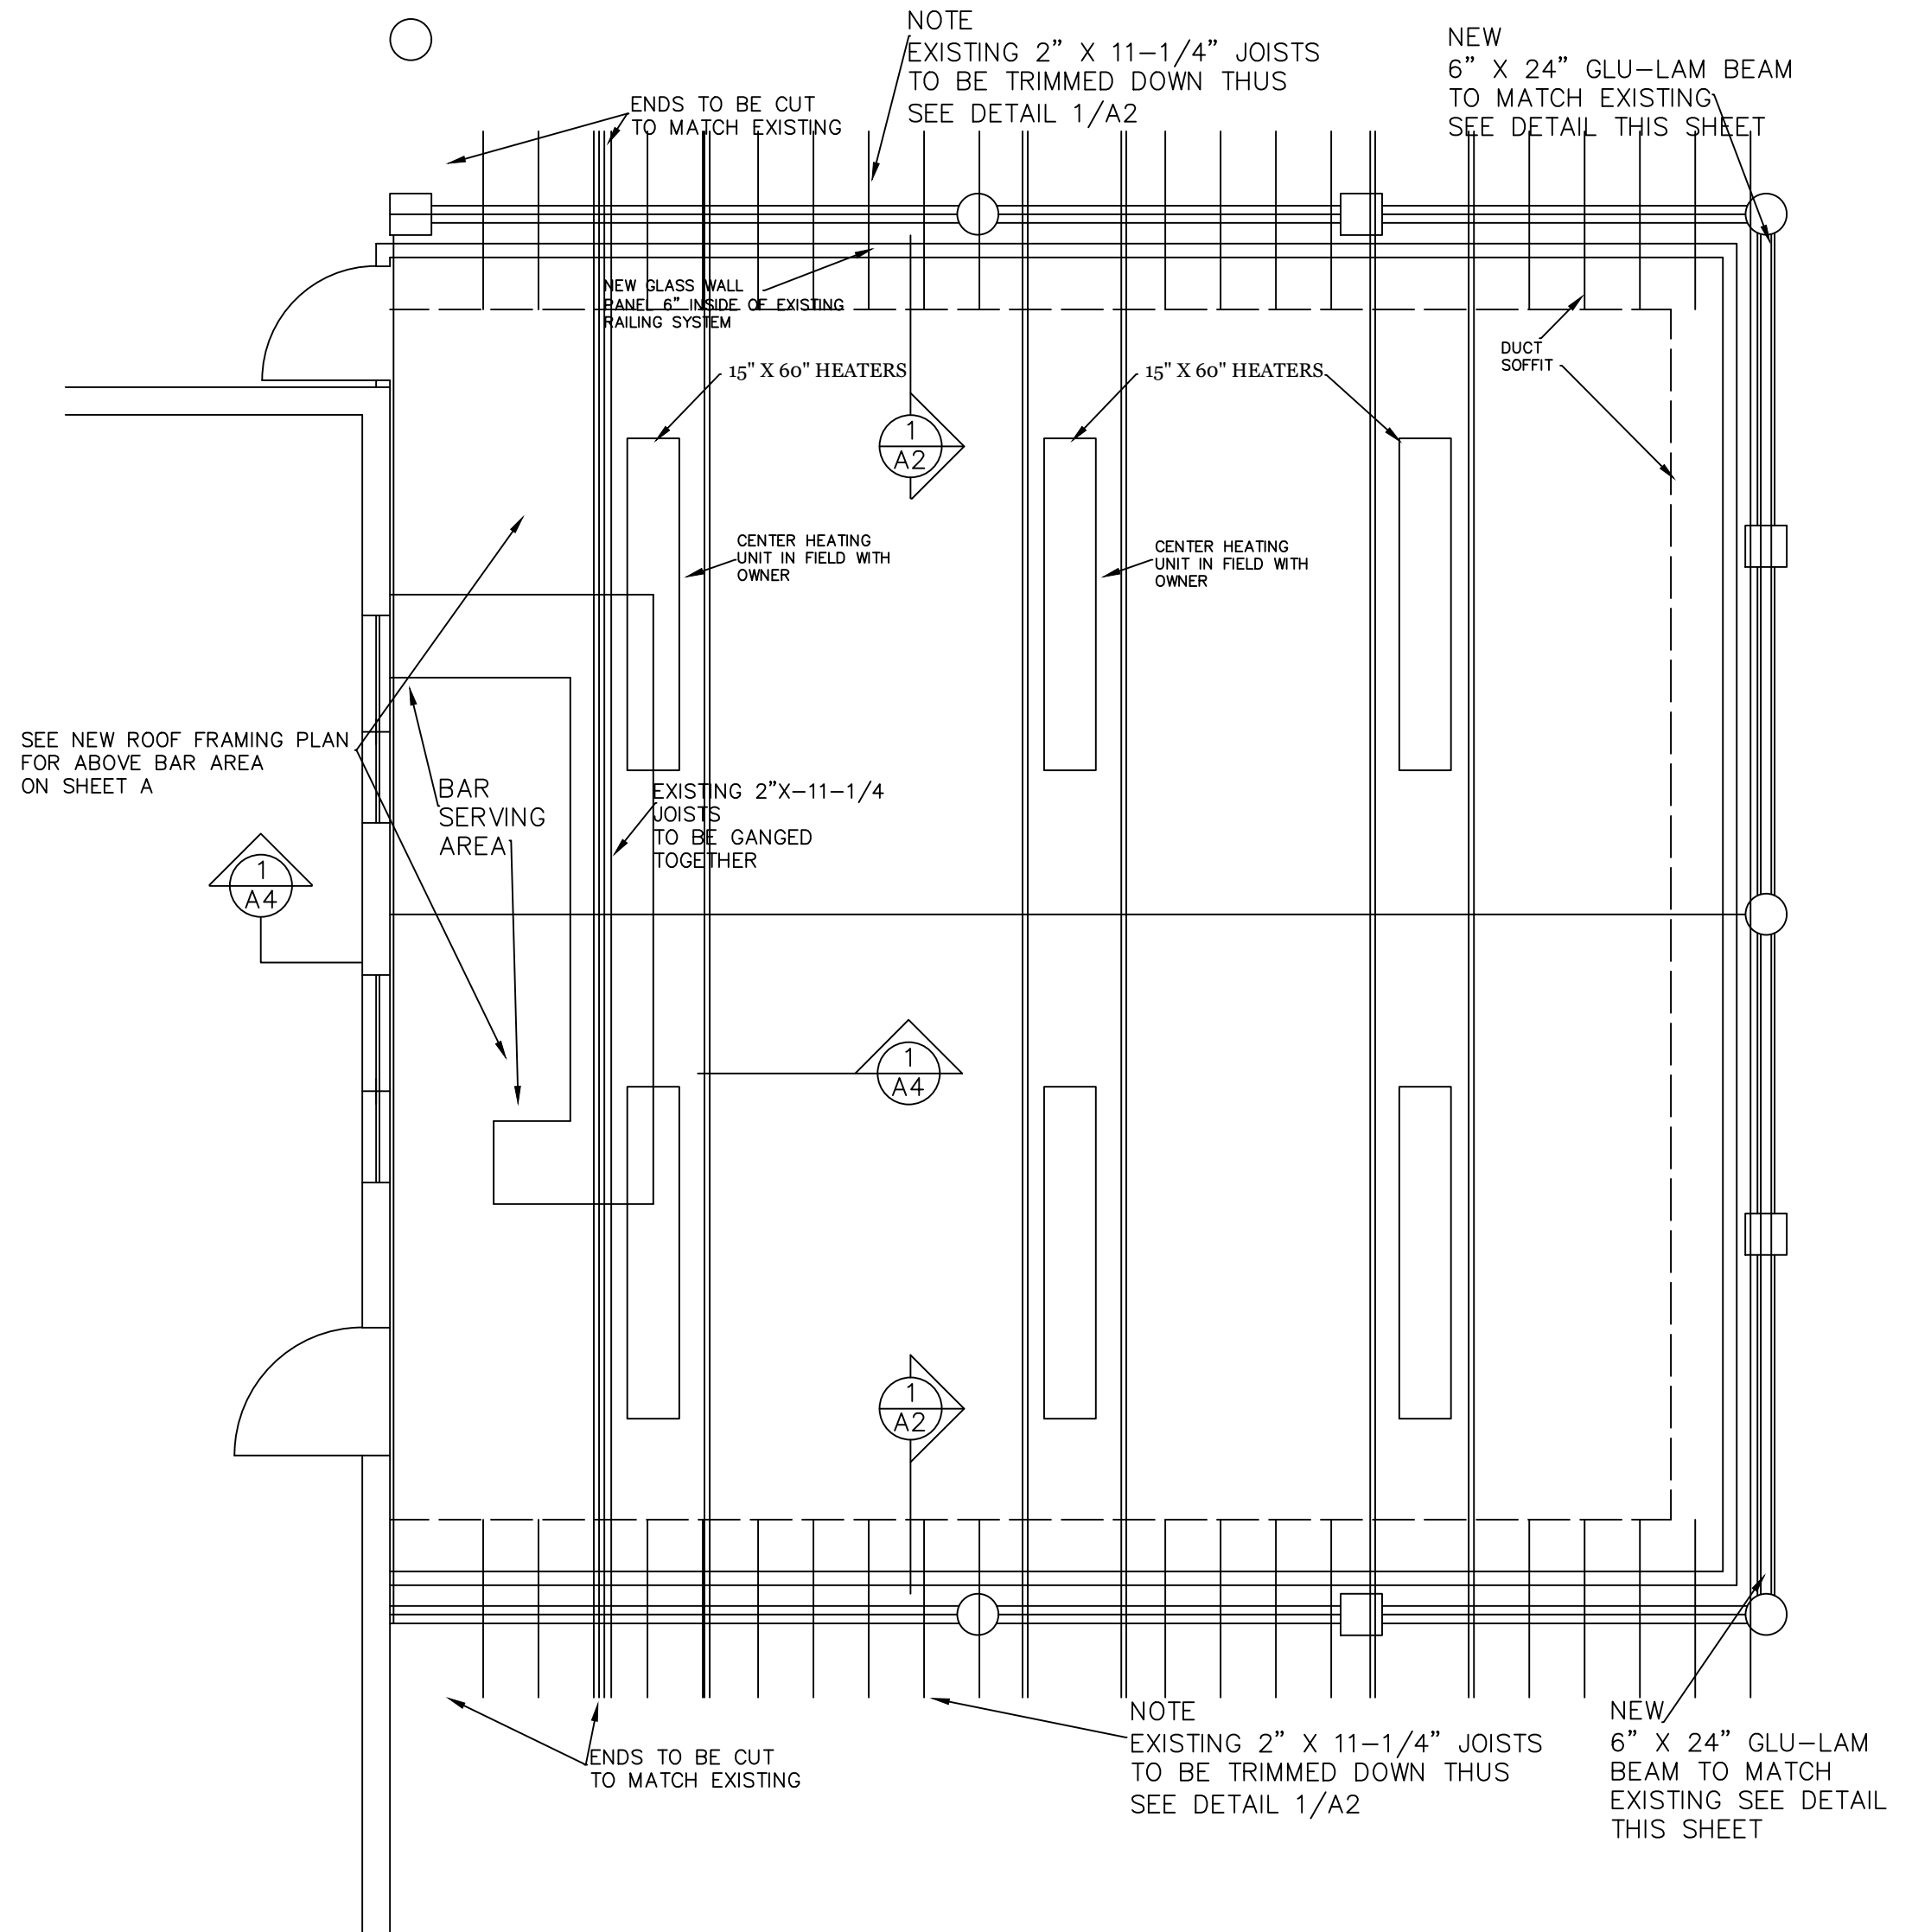

EXISTING LAYOUT

SCALE 1/4" = 1'-0"

PROPOSED LAYOUT

SCALE 1/4" = 1'-0"

DATE
3-14-16

REVISIONS
4-12-16

WILLIAM A. MORRIS ARCHITECT LLC
5313 87TH PLACE
PLEASANT PRAIRIE, WI. 53158

REMODELING OF CASABLANCA
728 EAST BRADY STREET
MILWAUKEE WI.