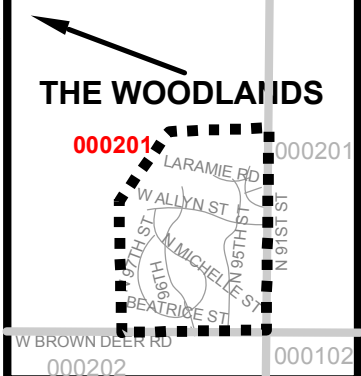

MILWAUKEE PROMISE ZONES AND STATE-APPROVED OPPORTUNITY ZONES

- Promise Zone
- Satellite Zone
- Aldermanic District
- Census Tract Boundary
- 019500 Census Tract Number
- 016700 Wisconsin Opportunity Zone
Census Tract