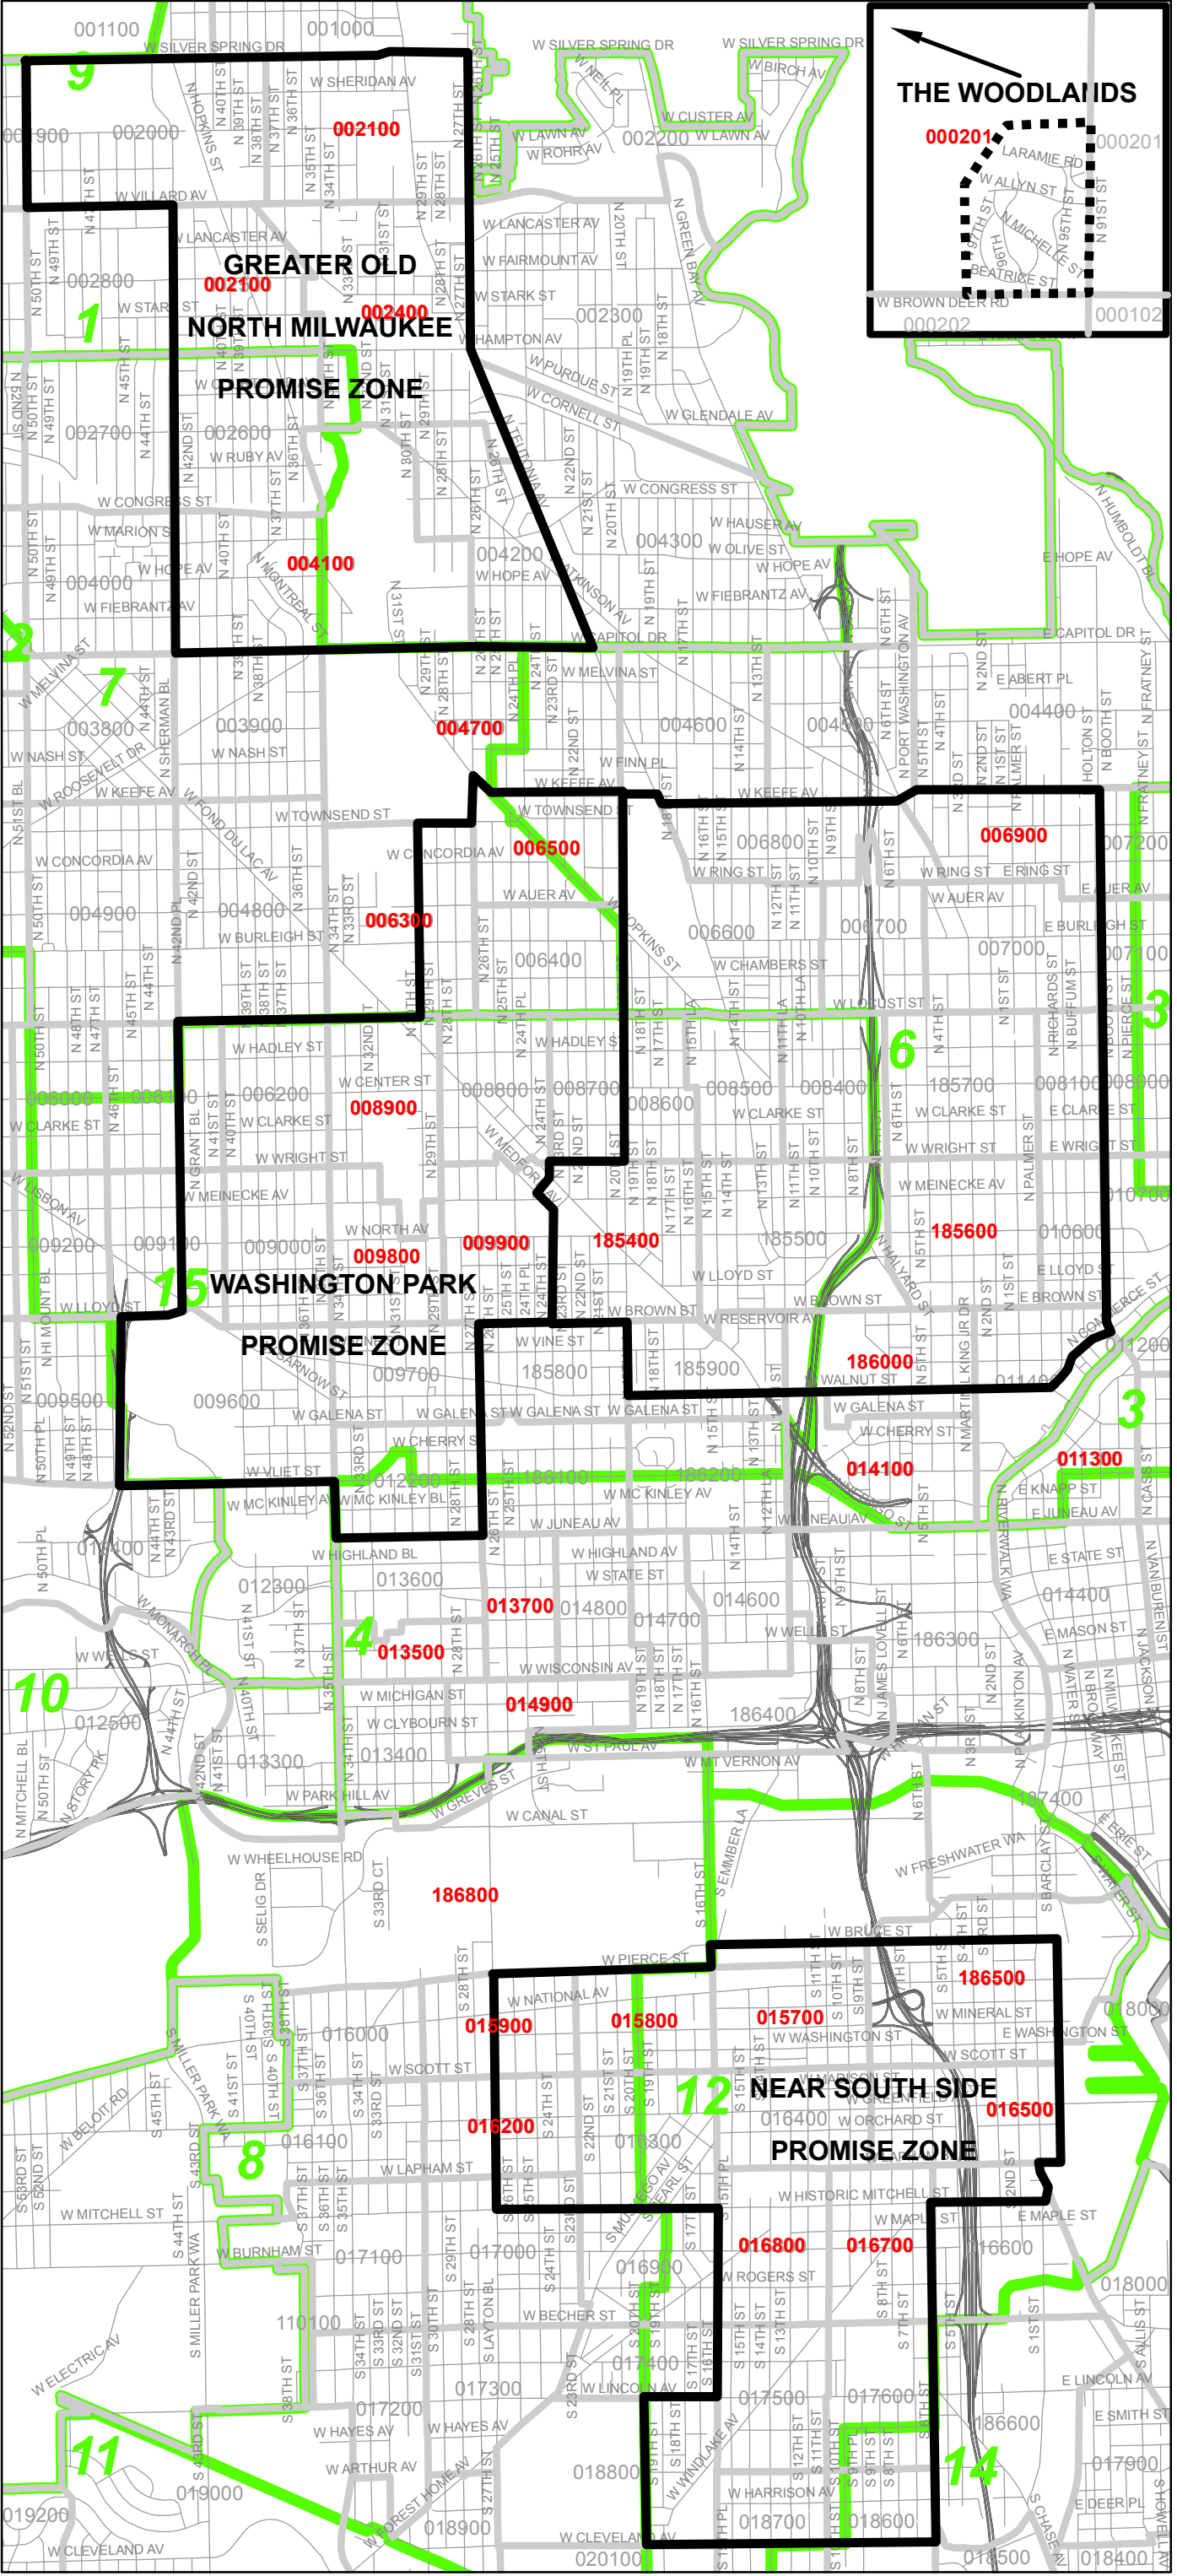

MILWAUKEE PROMISE ZONES AND STATE-APPROVED OPPORTUNITY ZONES

- Promise Zone
- Satellite Zone
- Aldermanic District
- Census Tract Boundary
- 019500 Census Tract Number
- 016700 Wisconsin Opportunity Zone
Census Tract