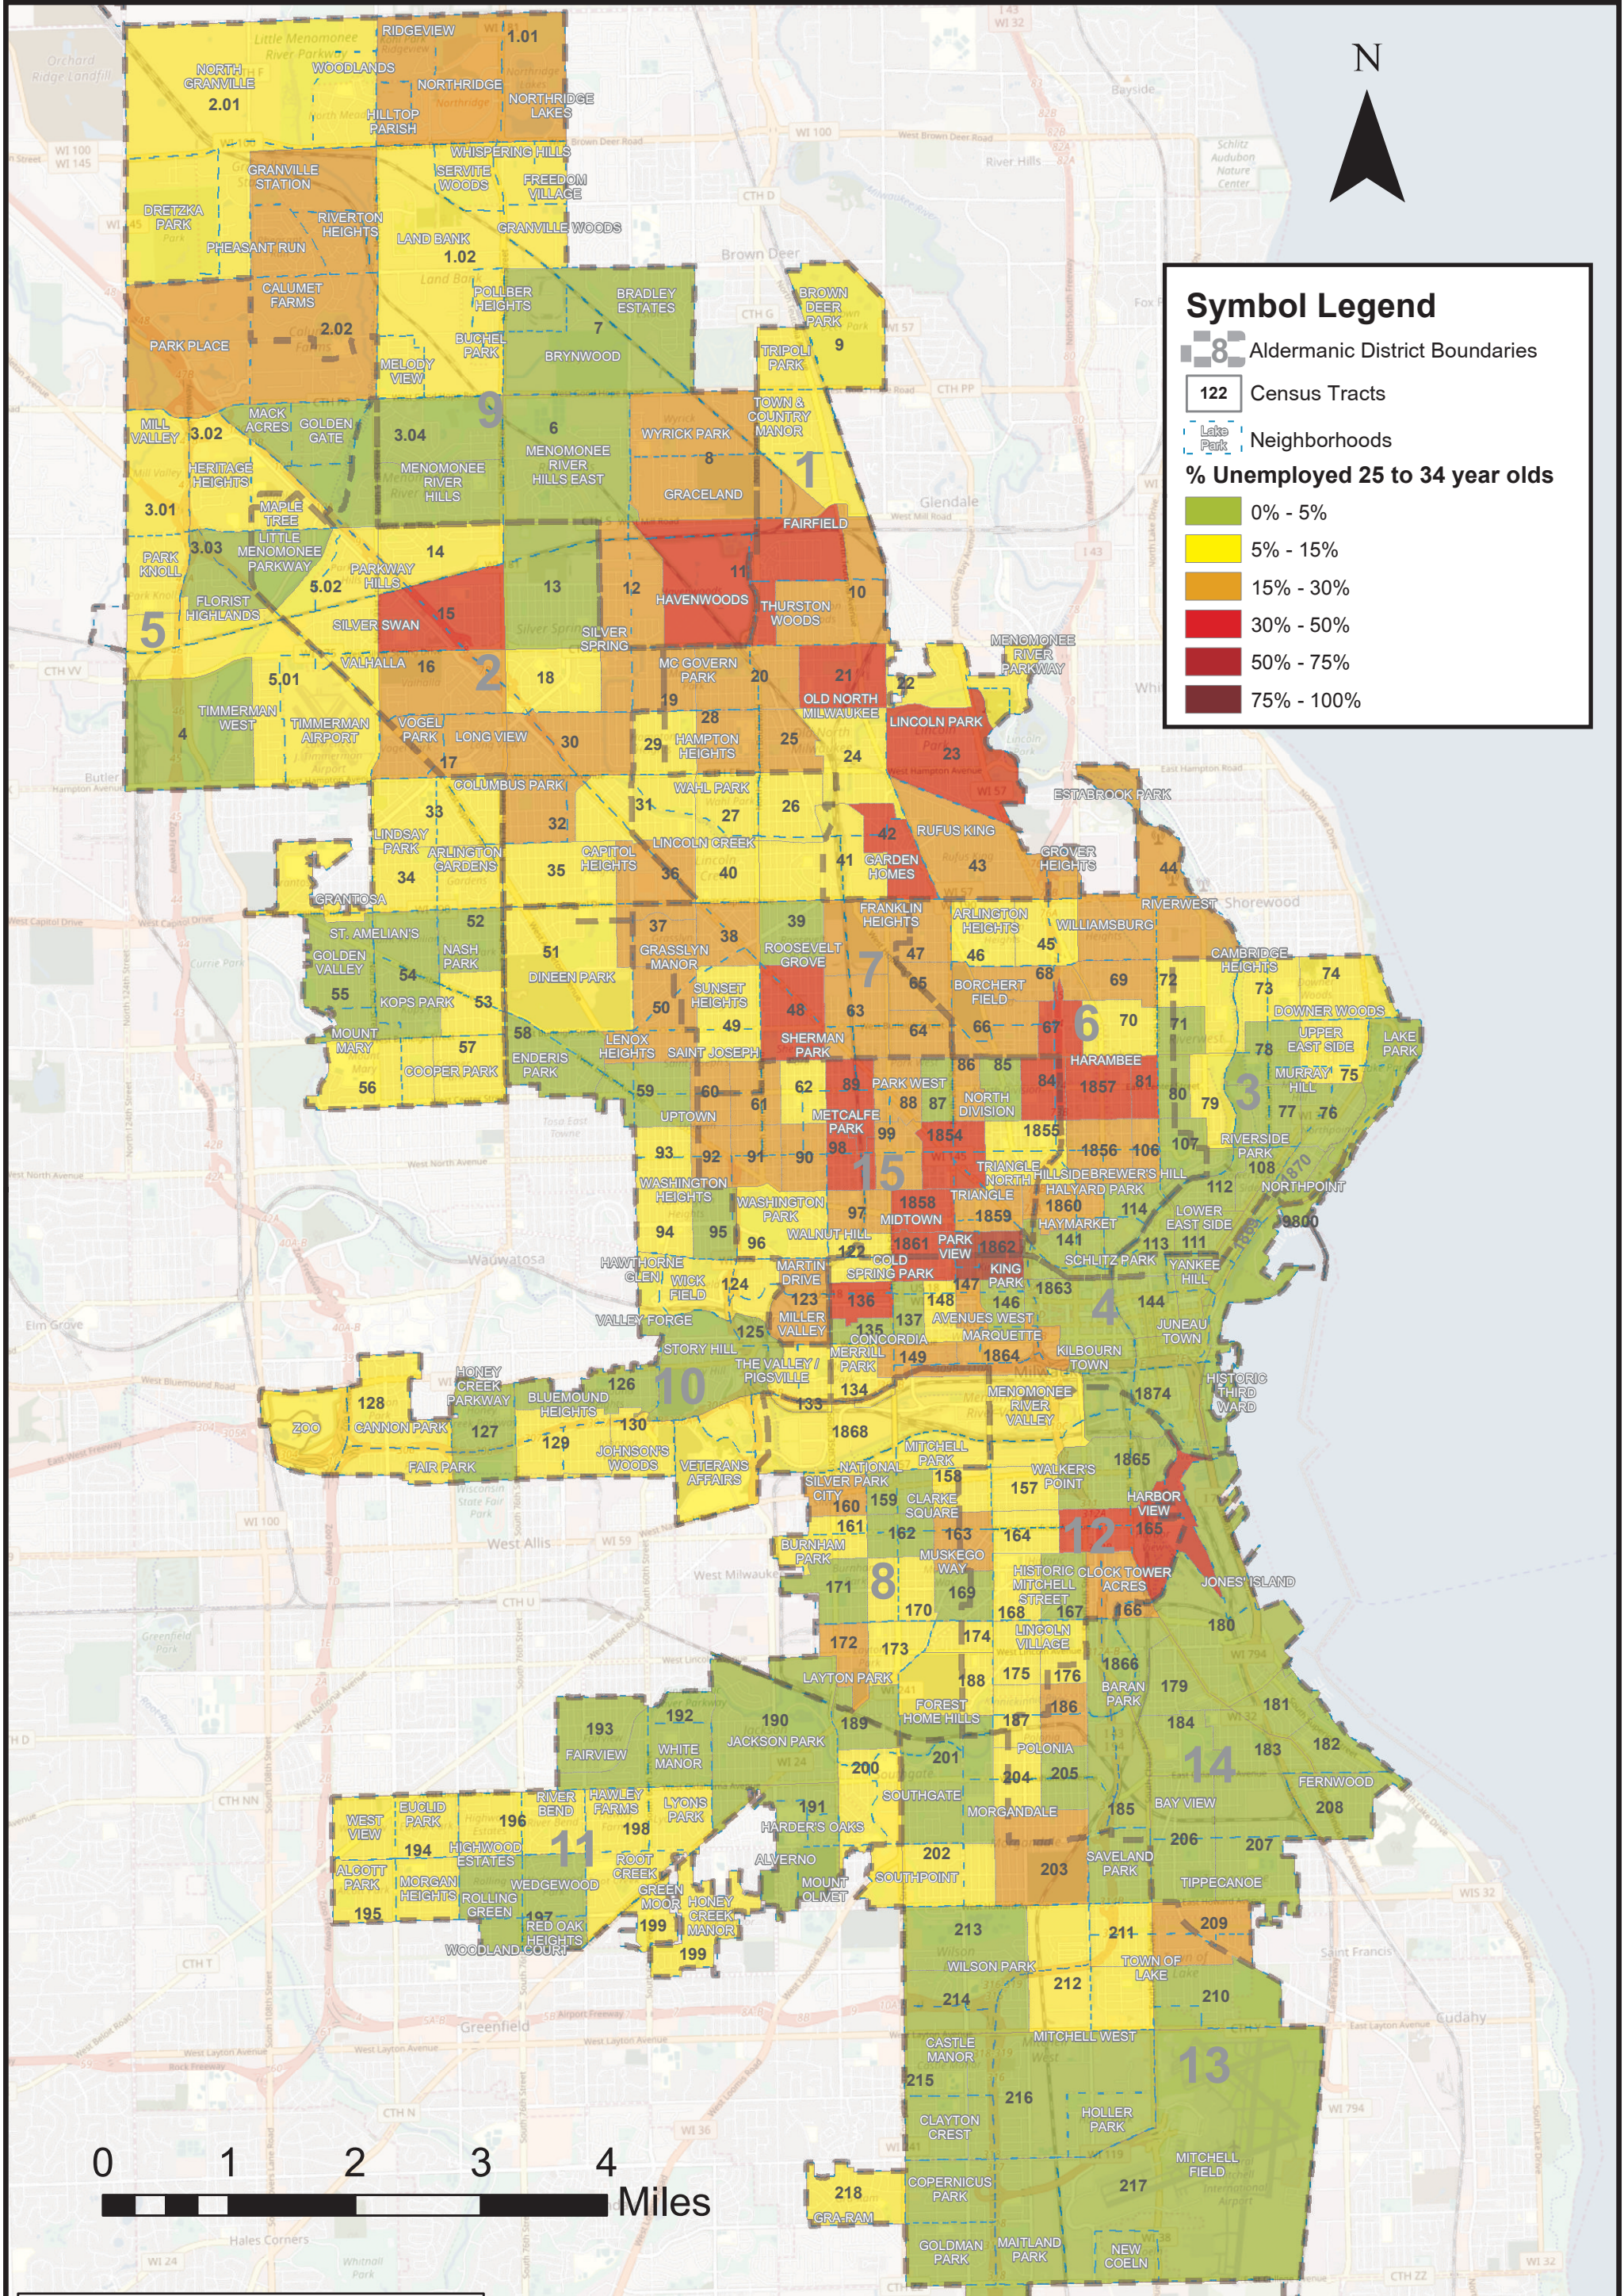

# Unemployment Rate for 25 to 34 Year Olds, 2012-2016, By Census Tract

**Symbol Legend**

- Aldermanic District Boundaries
- Census Tracts
- Neighborhoods

**% Unemployed 25 to 34 year olds**

- 0% - 5%
- 5% - 15%
- 15% - 30%
- 30% - 50%
- 50% - 75%
- 75% - 100%

Source: U.S. Census Bureau, 2012-2016 American Community Survey 5-Year Estimates