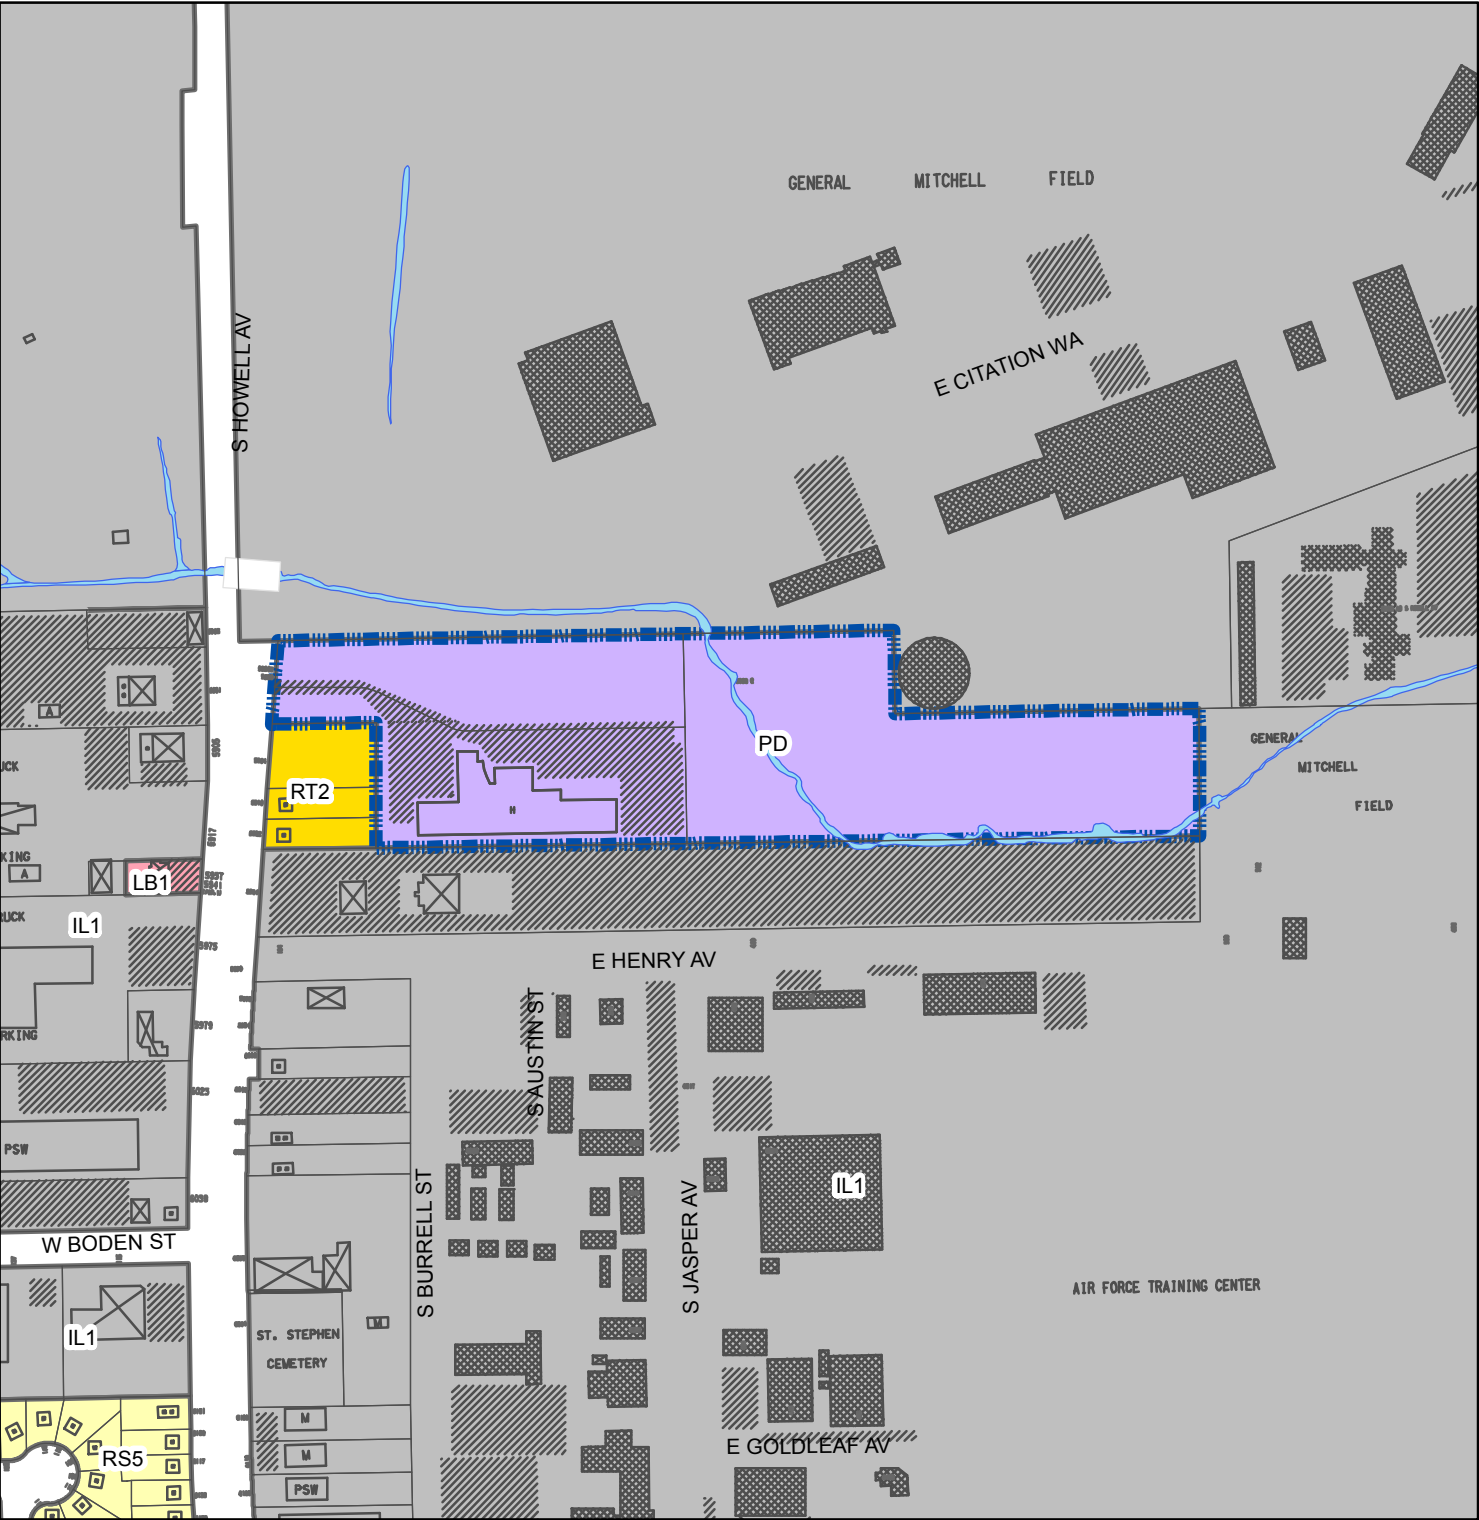

**FN 130632
Amend DPD Zoning
October 2013**

Legend

Zoning Change Boundary

Zoning

MAPCODE

- Commercial - Commercial Service
- Commercial - Neighborhood Shopping
- Commercial - Local Business
- Commercial - Regional Business
- Downtown
- Industrial - Office
- Industrial - Light
- Industrial - Mixed
- Industrial - Heavy
- Residential - Single Family
- Residential - Two Family
- Residential - Multi-Family
- Residential - Residence and Office
- Special - Parks
- Special - Institutional
- Special - Planned Development
- Special - Redevelopment District