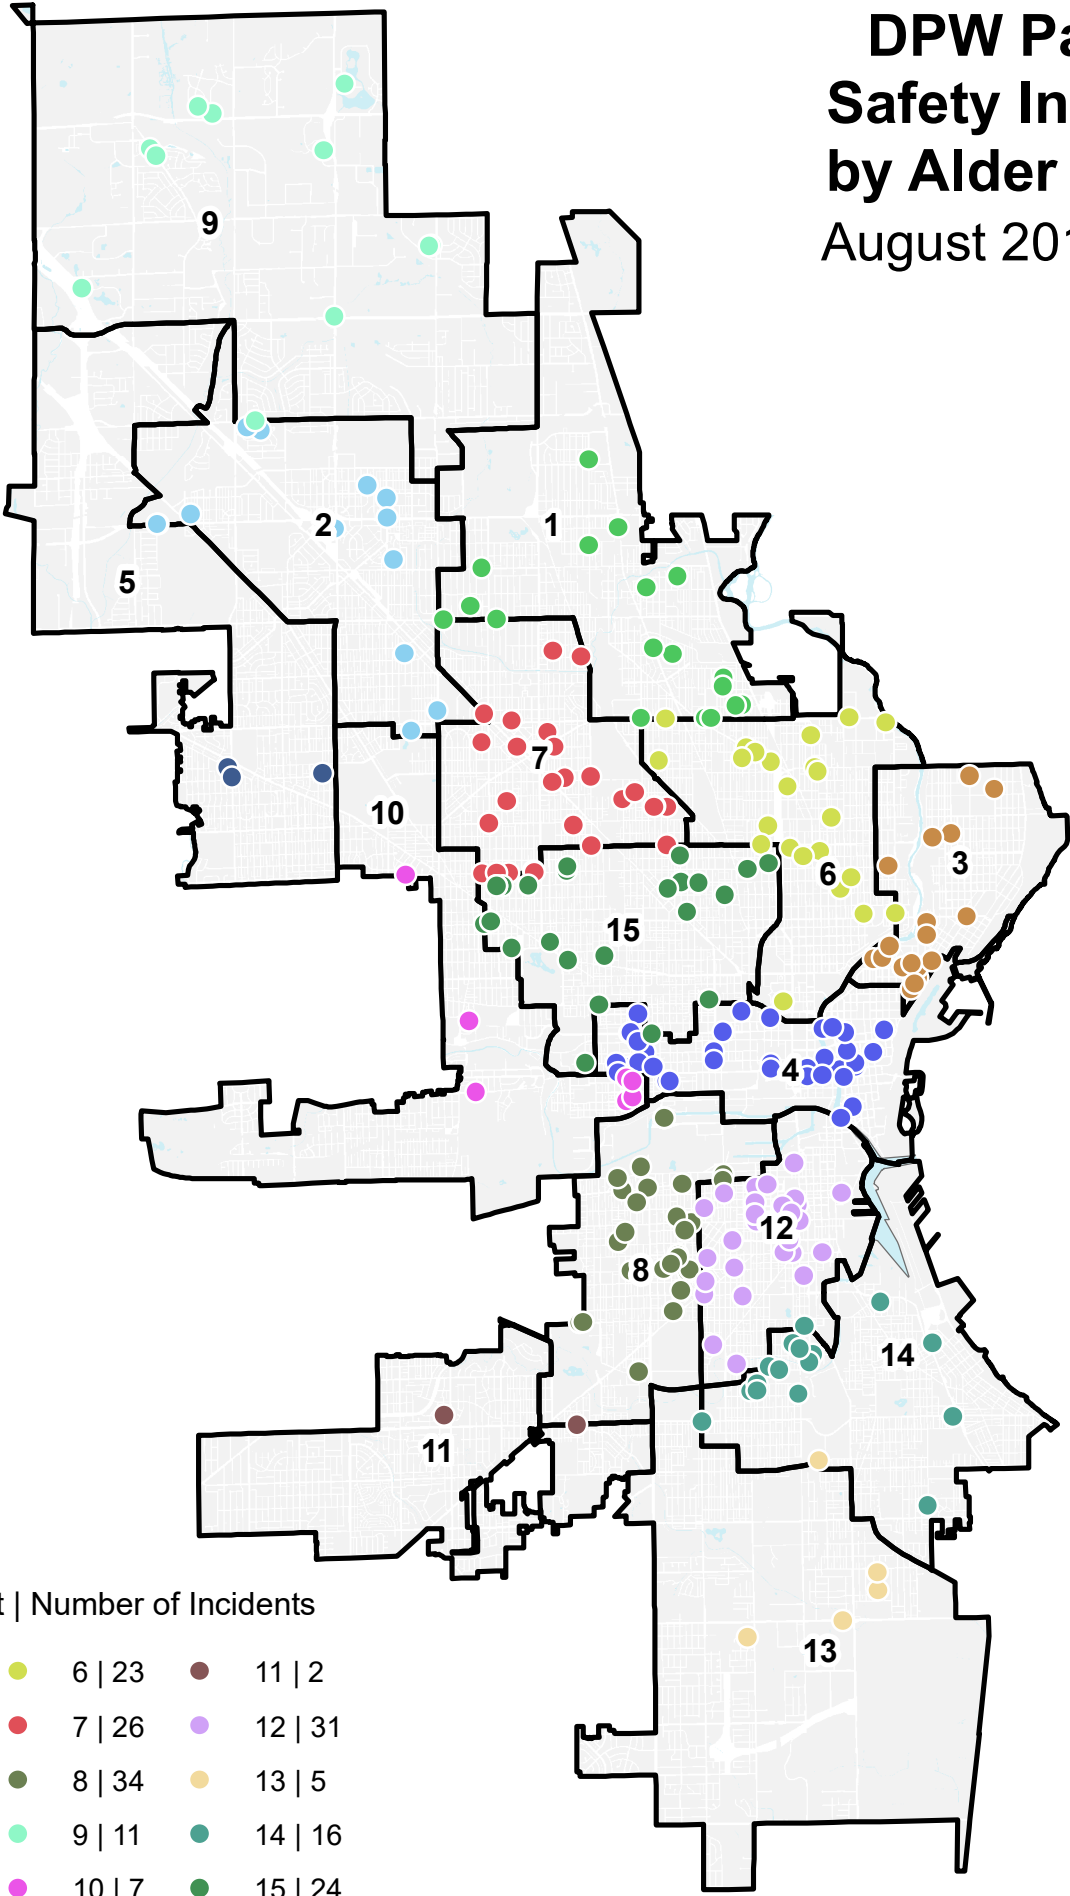

# DPW Parking Safety Incidents by Alder District

August 2017 - Now

Alder District | Number of Incidents

● 1   18	● 6   23	● 11   2
● 2   14	● 7   26	● 12   31
● 3   19	● 8   34	● 13   5
● 4   36	● 9   11	● 14   16
● 5   3	● 10   7	● 15   24

Data provided by City of Milwaukee, WI - DPW - Parking  
 Map created by DOA - ITMD - GIS | nb 03/21/2024