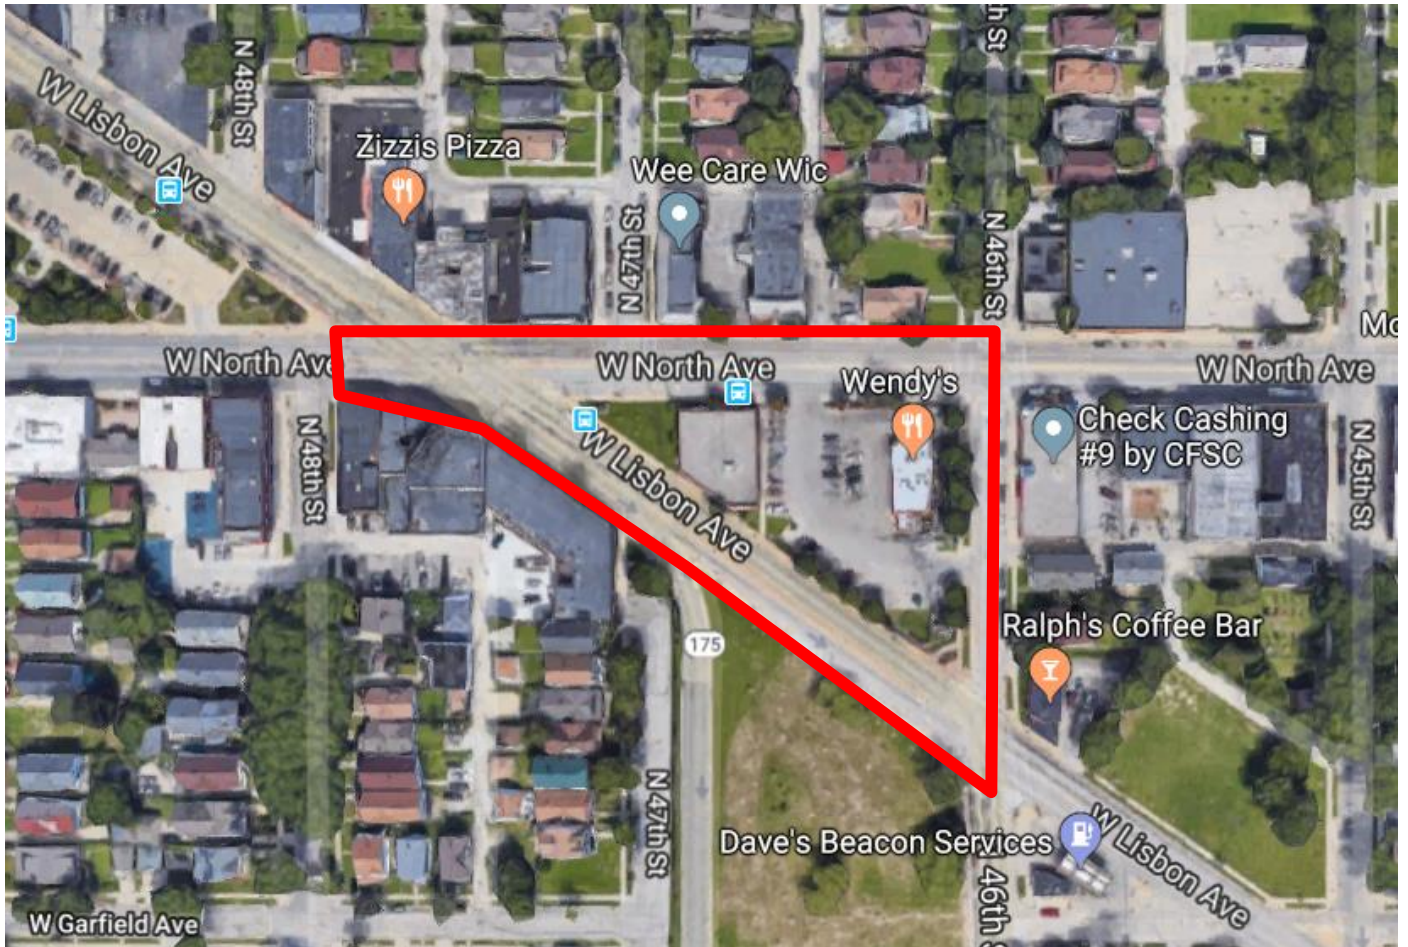

Project Boundary: N. 27th Street – W. Wisconsin Avenue

Project Boundary: N. Broadway St. – E. Wisconsin Avenue

Project Boundary: N. 28th/Meinecke Avenue

Project Boundary: Clark Square Mega Marts

Project Boundary: Westtown Redevelopment Project

Project Boundary: North 46th Street-West Lisbon Avenue

Project Boundary: N. Broadway-E. Wells St.

Project Boundary: S. Water St.- E. National Ave.