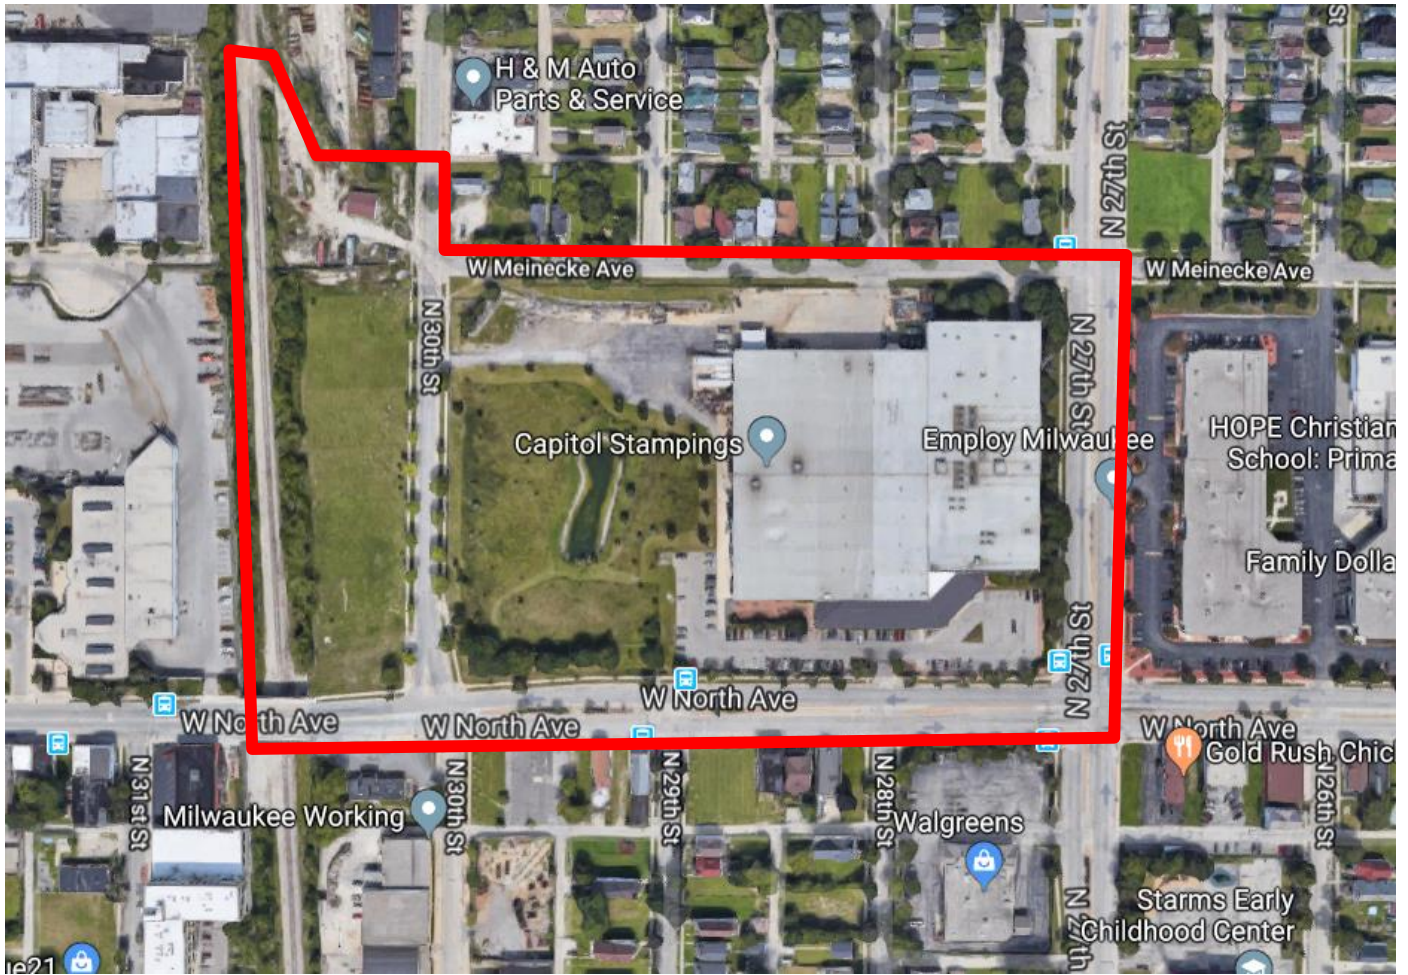

Project Boundary: N. 27th Street – W. Wisconsin Avenue

Project Boundary: N. Broadway St. – E. Wisconsin Avenue

Project Boundary: N. 28th/Meinecke Avenue

Project Boundary: Clark Square Mega Marts

Project Boundary: Westtown Redevelopment Project

Project Boundary: North 46th Street-West Lisbon Avenue

Project Boundary: N. Broadway-E. Wells St.

Project Boundary: S. Water St.- E. National Ave.