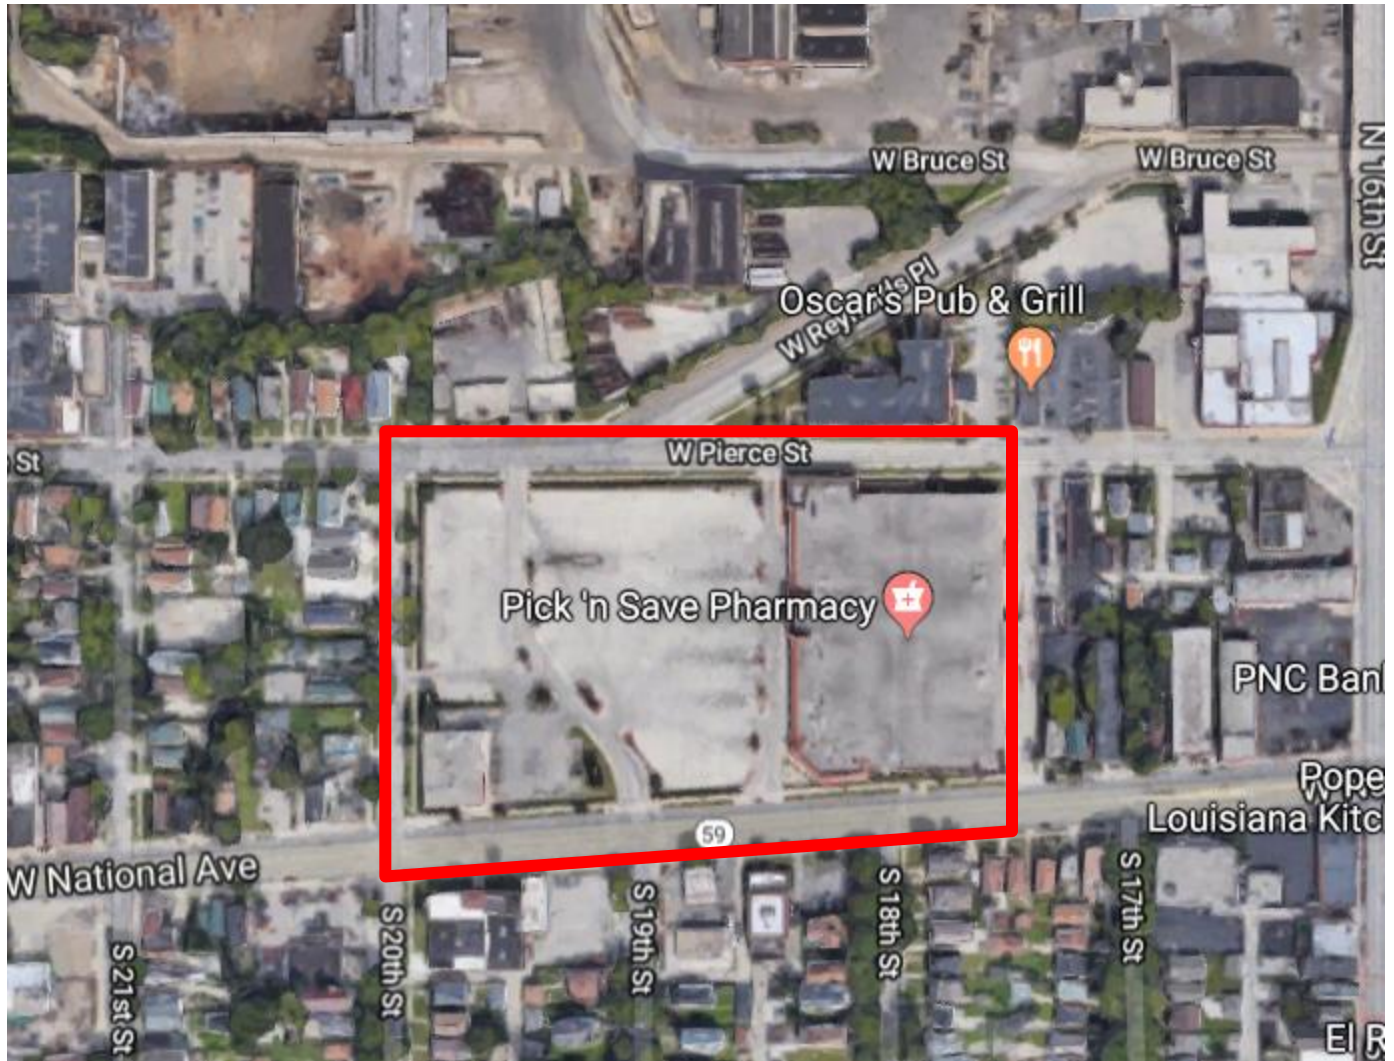

Project Boundary: N. 27th Street – W. Wisconsin Avenue

Project Boundary: N. Broadway St. – E. Wisconsin Avenue

Project Boundary: N. 28th/Meinecke Avenue

Project Boundary: Clark Square Mega Marts

Project Boundary: Westtown Redevelopment Project

Project Boundary: North 46th Street-West Lisbon Avenue

Project Boundary: N. Broadway-E. Wells St.

Project Boundary: S. Water St.- E. National Ave.