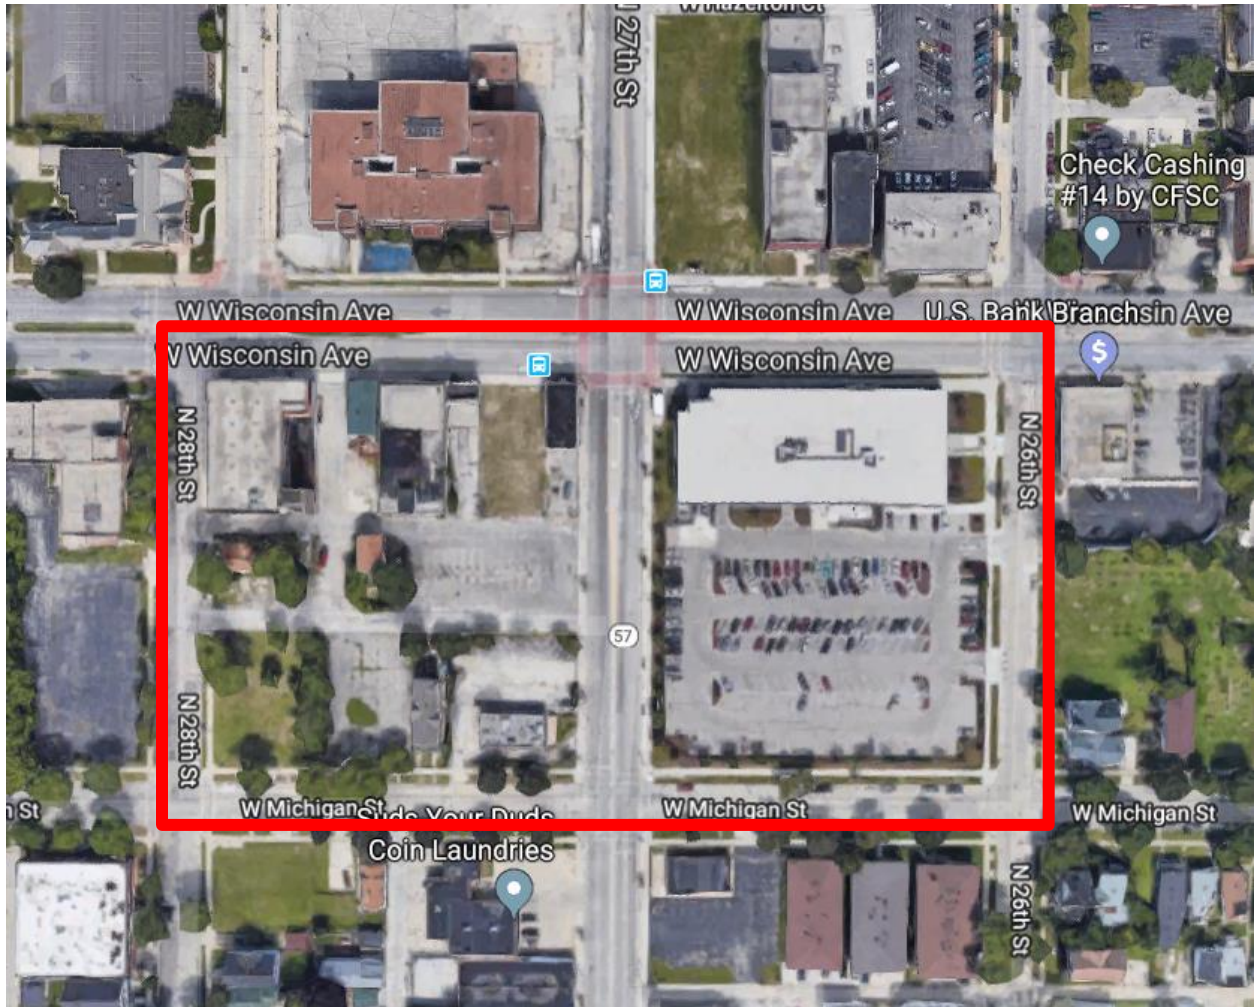

Project Boundary: N. 27th Street – W. Wisconsin Avenue

Project Boundary: N. Broadway St. – E. Wisconsin Avenue

Project Boundary: N. 28th/Meinecke Avenue

Project Boundary: Clark Square Mega Marts

Project Boundary: Westtown Redevelopment Project

Project Boundary: North 46th Street-West Lisbon Avenue

Project Boundary: N. Broadway-E. Wells St.

Project Boundary: S. Water St.- E. National Ave.