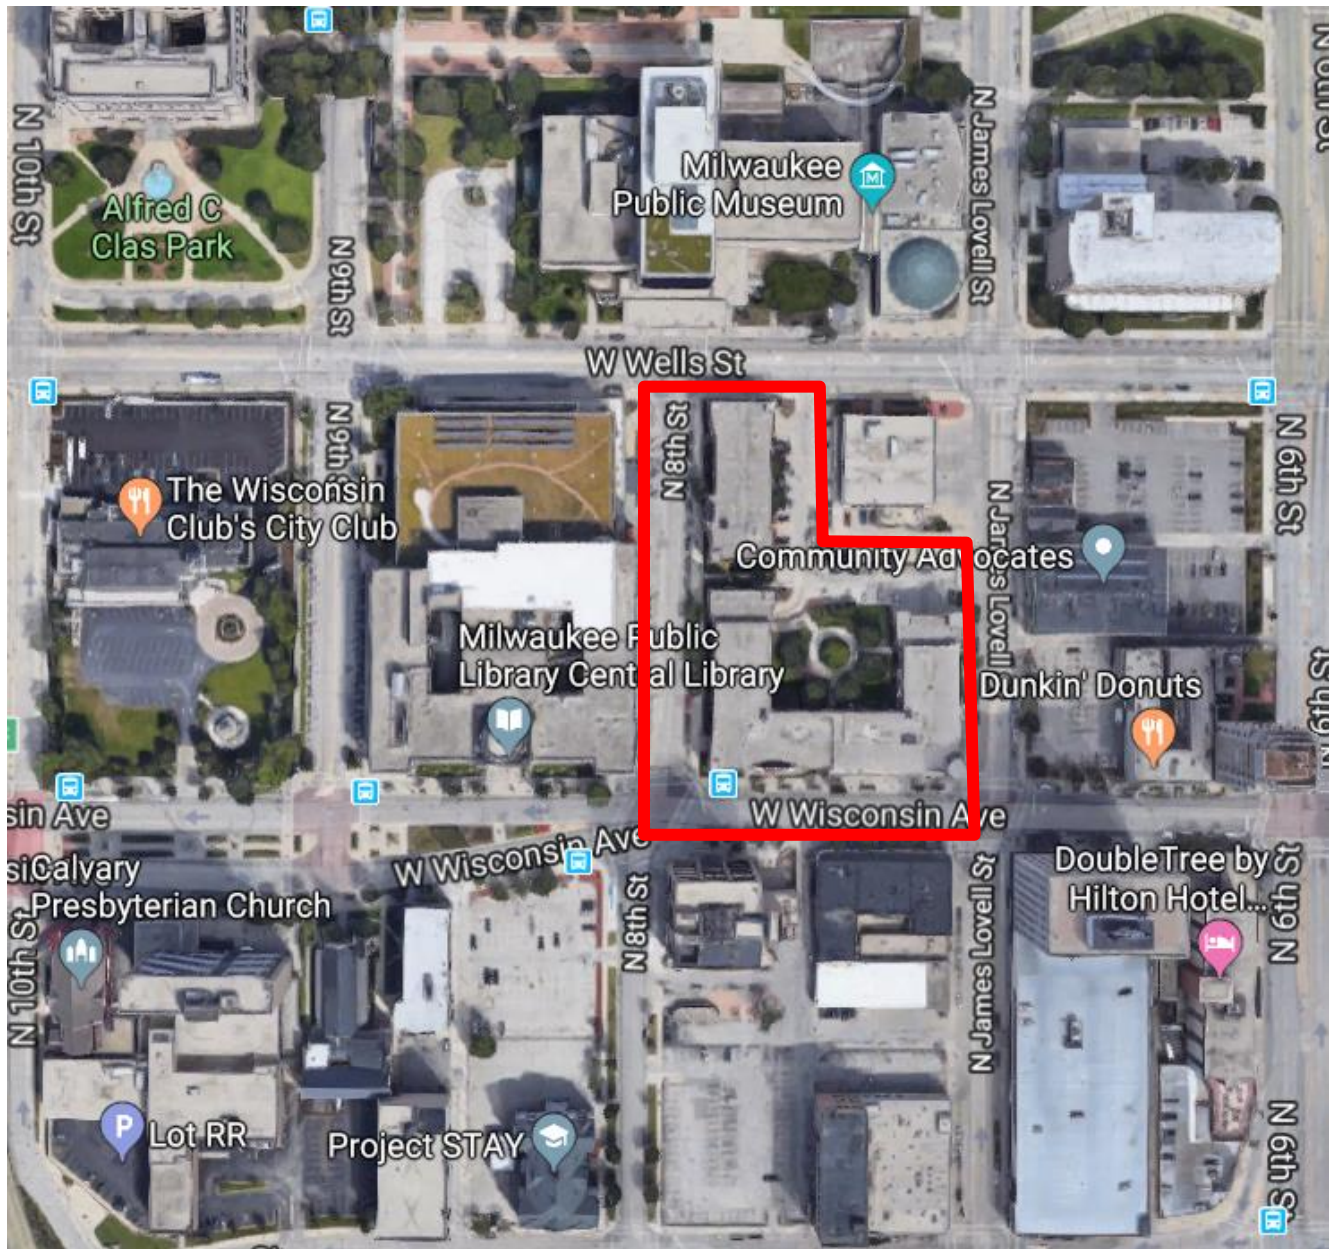

Project Boundary: N. 27th Street – W. Wisconsin Avenue

Project Boundary: N. Broadway St. – E. Wisconsin Avenue

Project Boundary: N. 28th/Meinecke Avenue

Project Boundary: Clark Square Mega Marts

Project Boundary: Westtown Redevelopment Project

Project Boundary: North 46th Street-West Lisbon Avenue

Project Boundary: N. Broadway-E. Wells St.

Project Boundary: S. Water St.- E. National Ave.