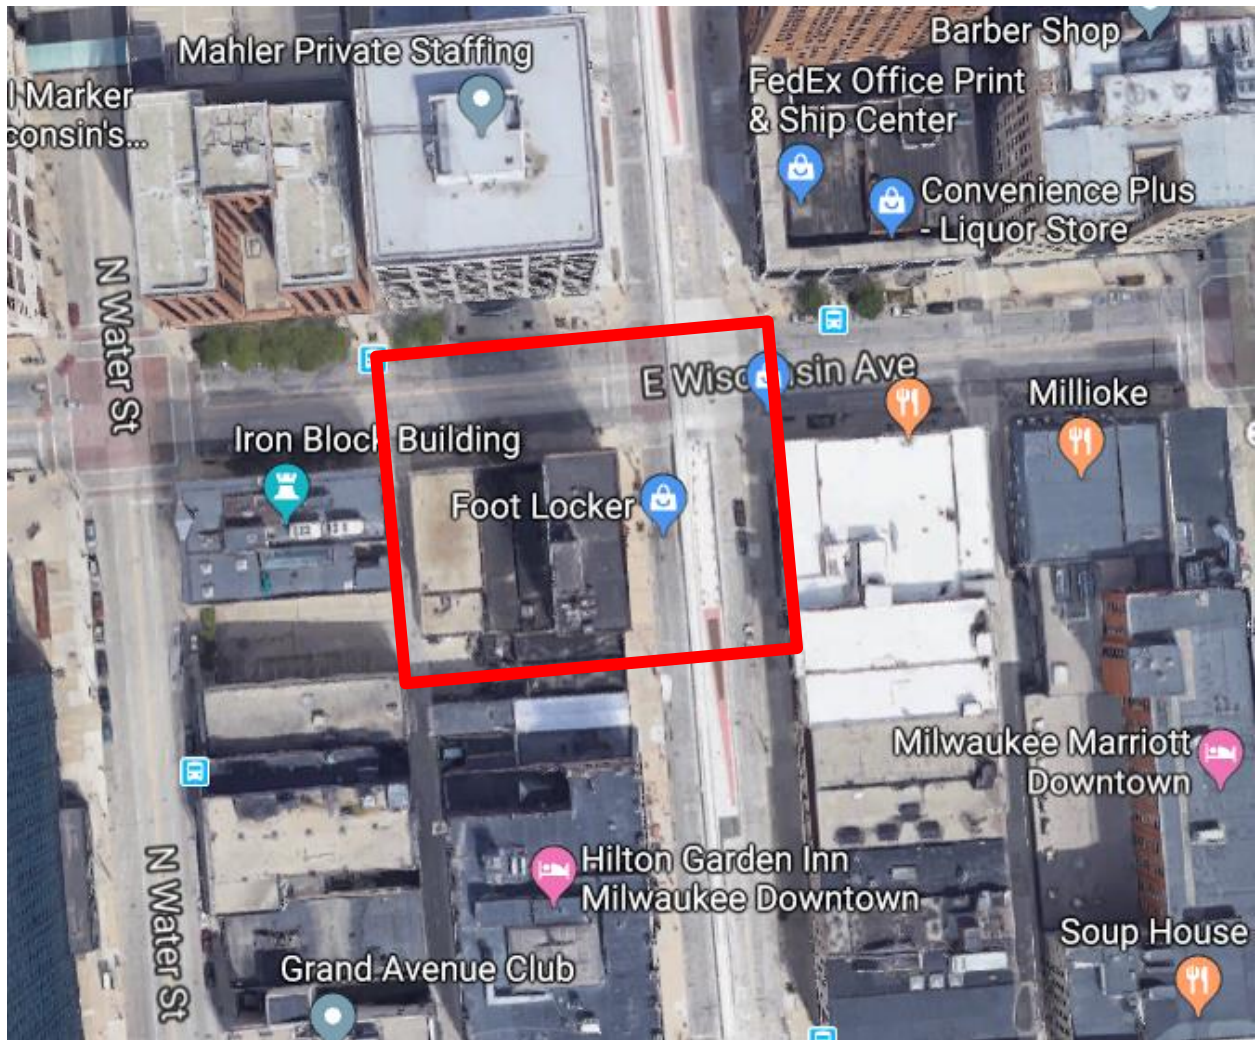

Project Boundary: N. 27th Street – W. Wisconsin Avenue

Project Boundary: N. Broadway St. – E. Wisconsin Avenue

Project Boundary: N. 28th/Meinecke Avenue

Project Boundary: Clark Square Mega Marts

Project Boundary: Westtown Redevelopment Project

Project Boundary: North 46th Street-West Lisbon Avenue

Project Boundary: N. Broadway-E. Wells St.

Project Boundary: S. Water St.- E. National Ave.