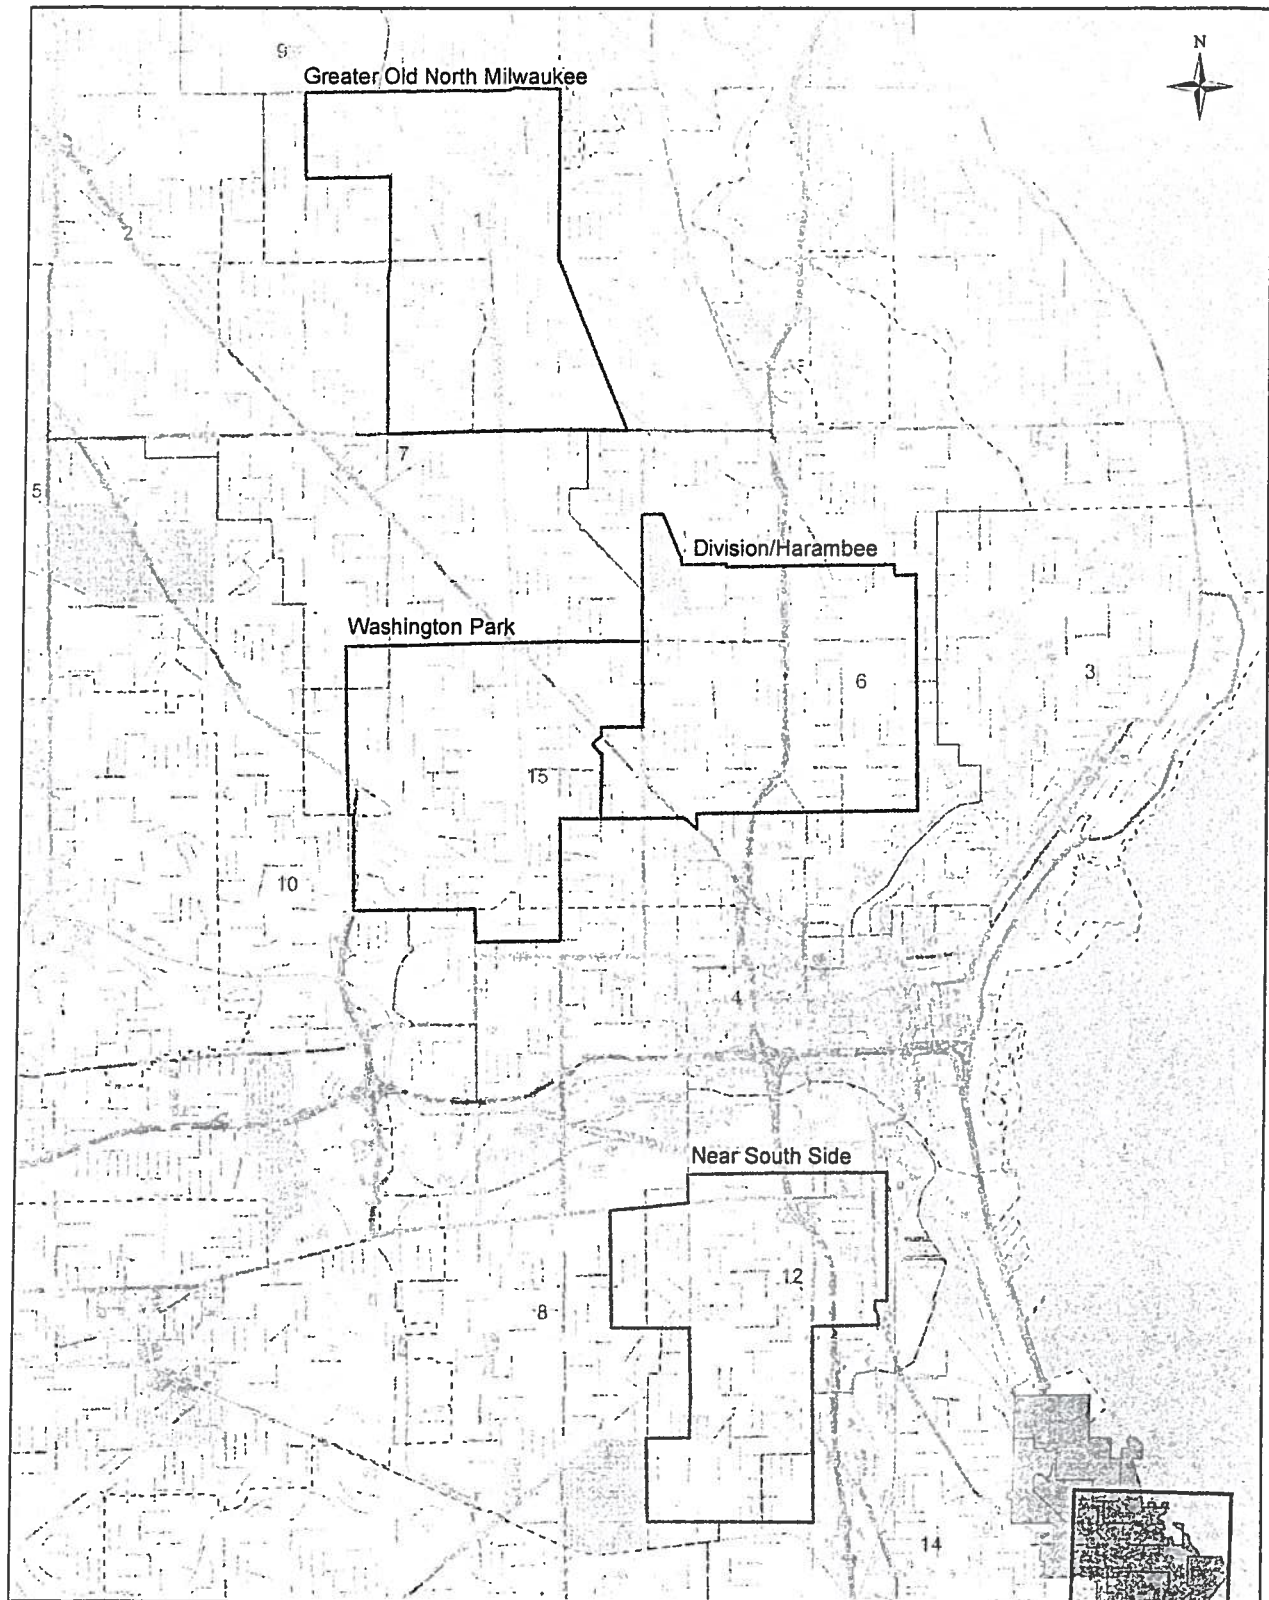

MILWAUKEE PROMISE ZONES

Preliminary Boundaries

Prepared by:
Legislative Reference Bureau
City of Milwaukee
Room 307, City Hall
200 E. Wells Street
Milwaukee, WI 53202
www.milwaukee.gov/lrb

— Promise Zone Boundaries
- - - Ald. District Boundaries

0 0.45 0.9 1.35 1.8 2.25
Miles
1 in = 1,777 ft