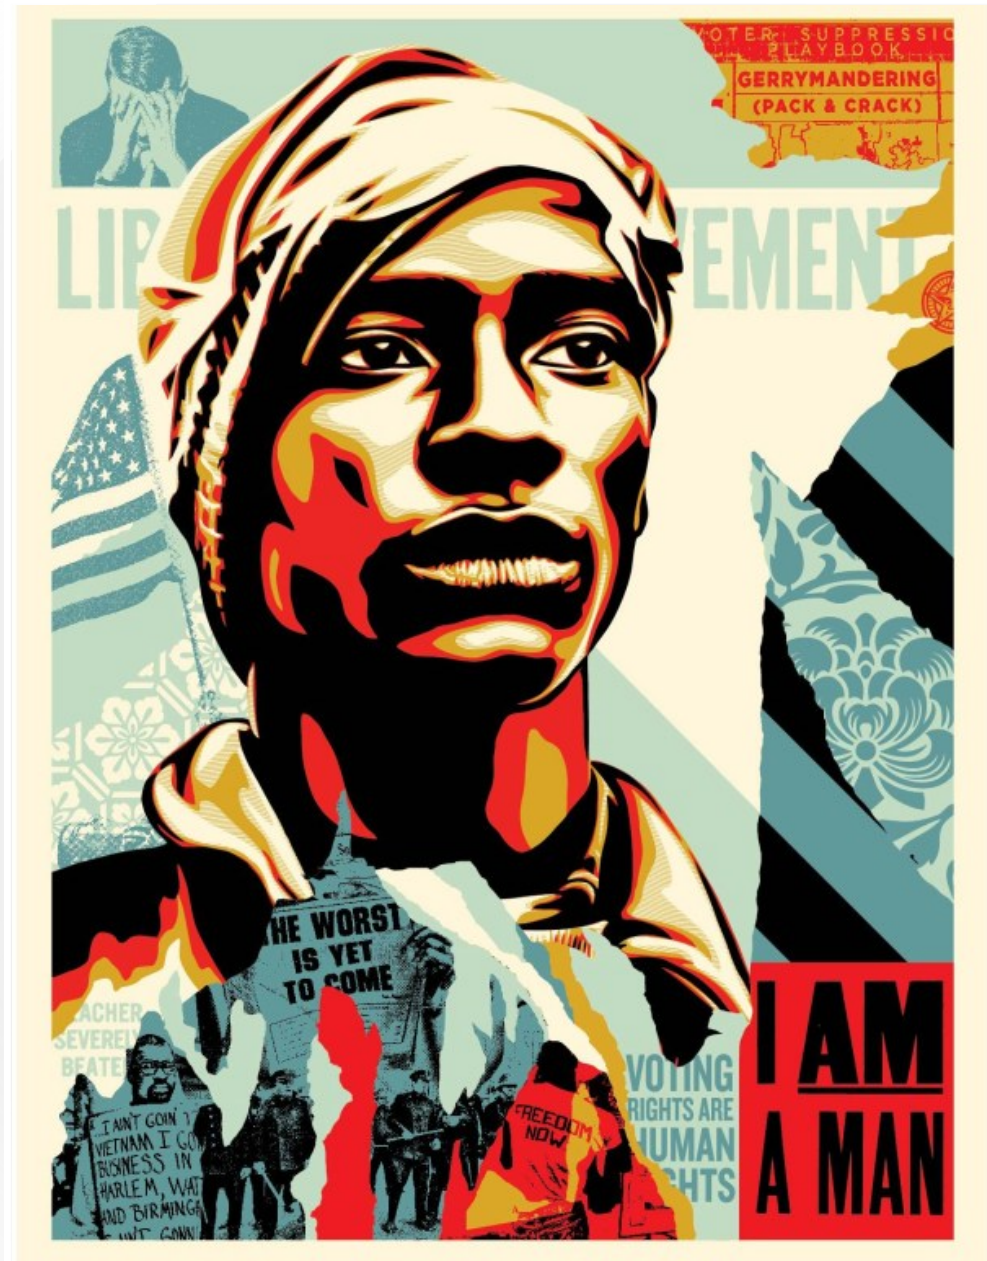

Proposed image

VOTING RIGHTS ARE HUMAN RIGHTS

18 inches by 24 inches

Edition of 550

February 25, 2020

$65 - Sold Out

To read Shepard's statement about this composition, as well as the other posters he has designed in response to the events of 2020, please click:

<https://obeygiant.com/unrest/>