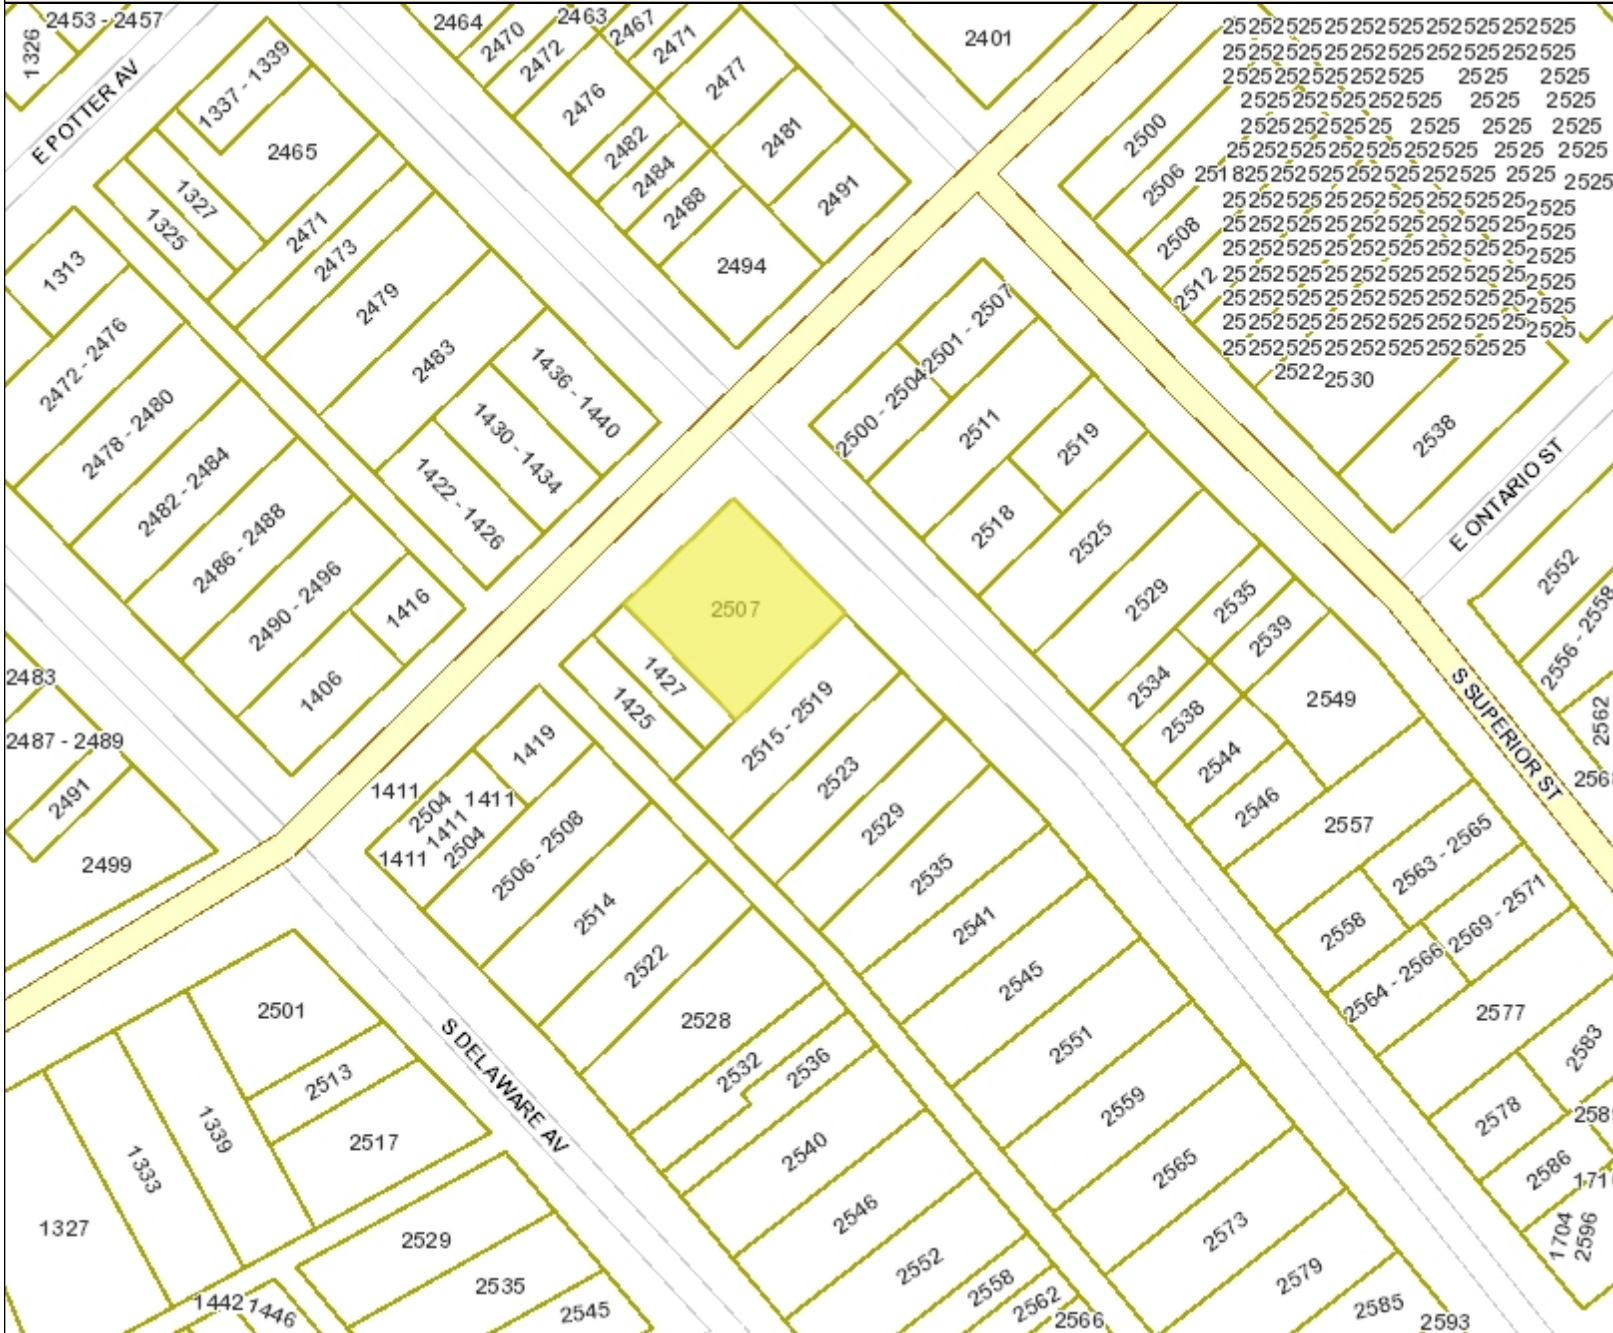

2507 South Wentworth Avenue

City of Milwaukee, Wisconsin

- Legend -

- City limits
- Parcels
- Freeways**
 - Freeways
 - Exit ramps
 - Entry ramps
 - Ramps
- Major streets
- Streets
- Waterways

- Notes -