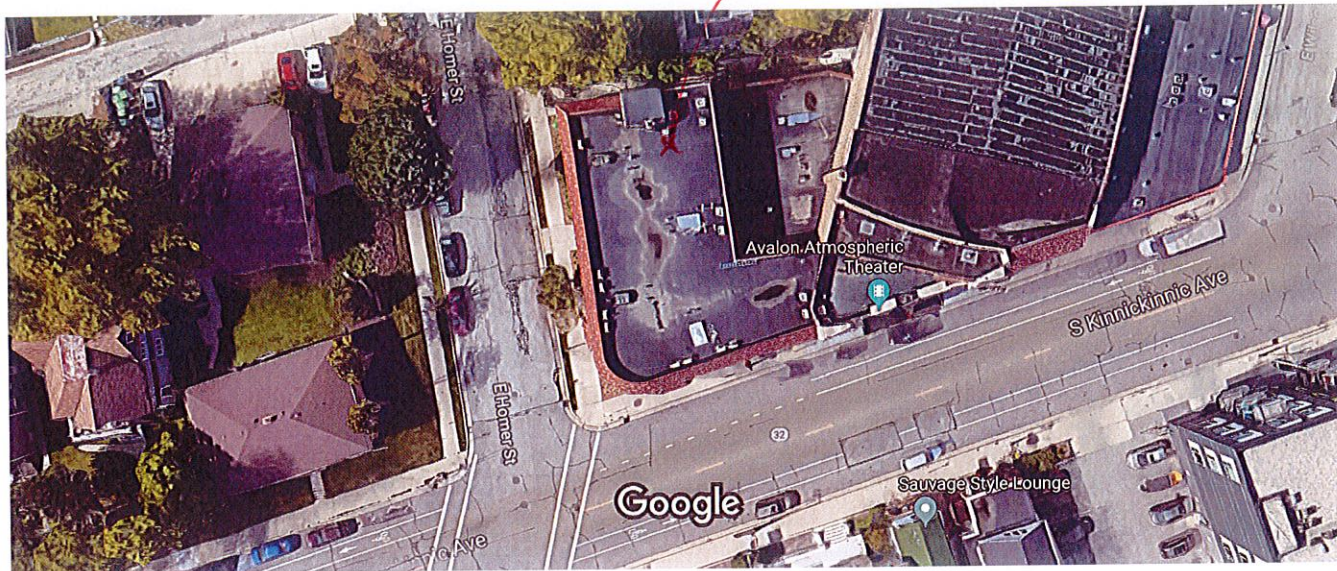

Google Maps

AC UNIT LOCATION

Imagery ©2018 Google, Map data ©2018 Google 20 ft

Google Maps 2483 S Kinnickinnic Ave

SPACE BEING REMODELED

Image capture: Oct 2017 © 2018 Google

Milwaukee, Wisconsin

Google, Inc.

Street View - Oct 2017