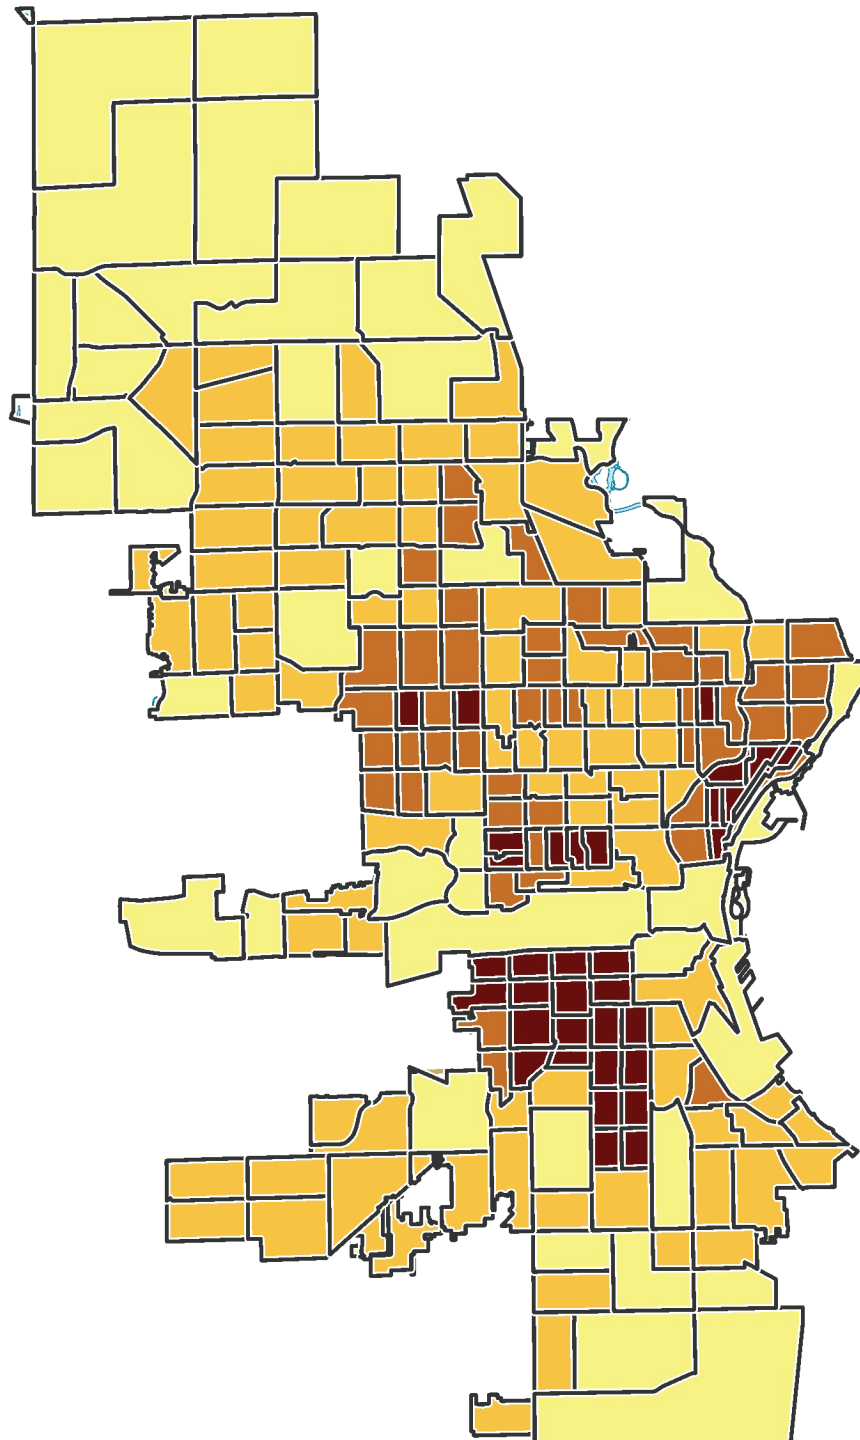

Map Milwaukee: Property Information

City of Milwaukee, Wisconsin

© City of Milwaukee, Wisconsin
Map Milwaukee: Property Information

[Disclaimer](#)
10/28/2015

Map Scale: 1: 150,000

12,500.0 0 6,250.0 2,500.0 Feet

- Legend -

- City limits
- Freeways
- Ramps
- Major streets
- Waterways
- 2010 census tracts - overlay
- 2010 census tracts

Population per square mile (Census 2010)

- 5,000 or less
- 5,001 - 10,000
- 10,001 - 15,000
- More than 15,000