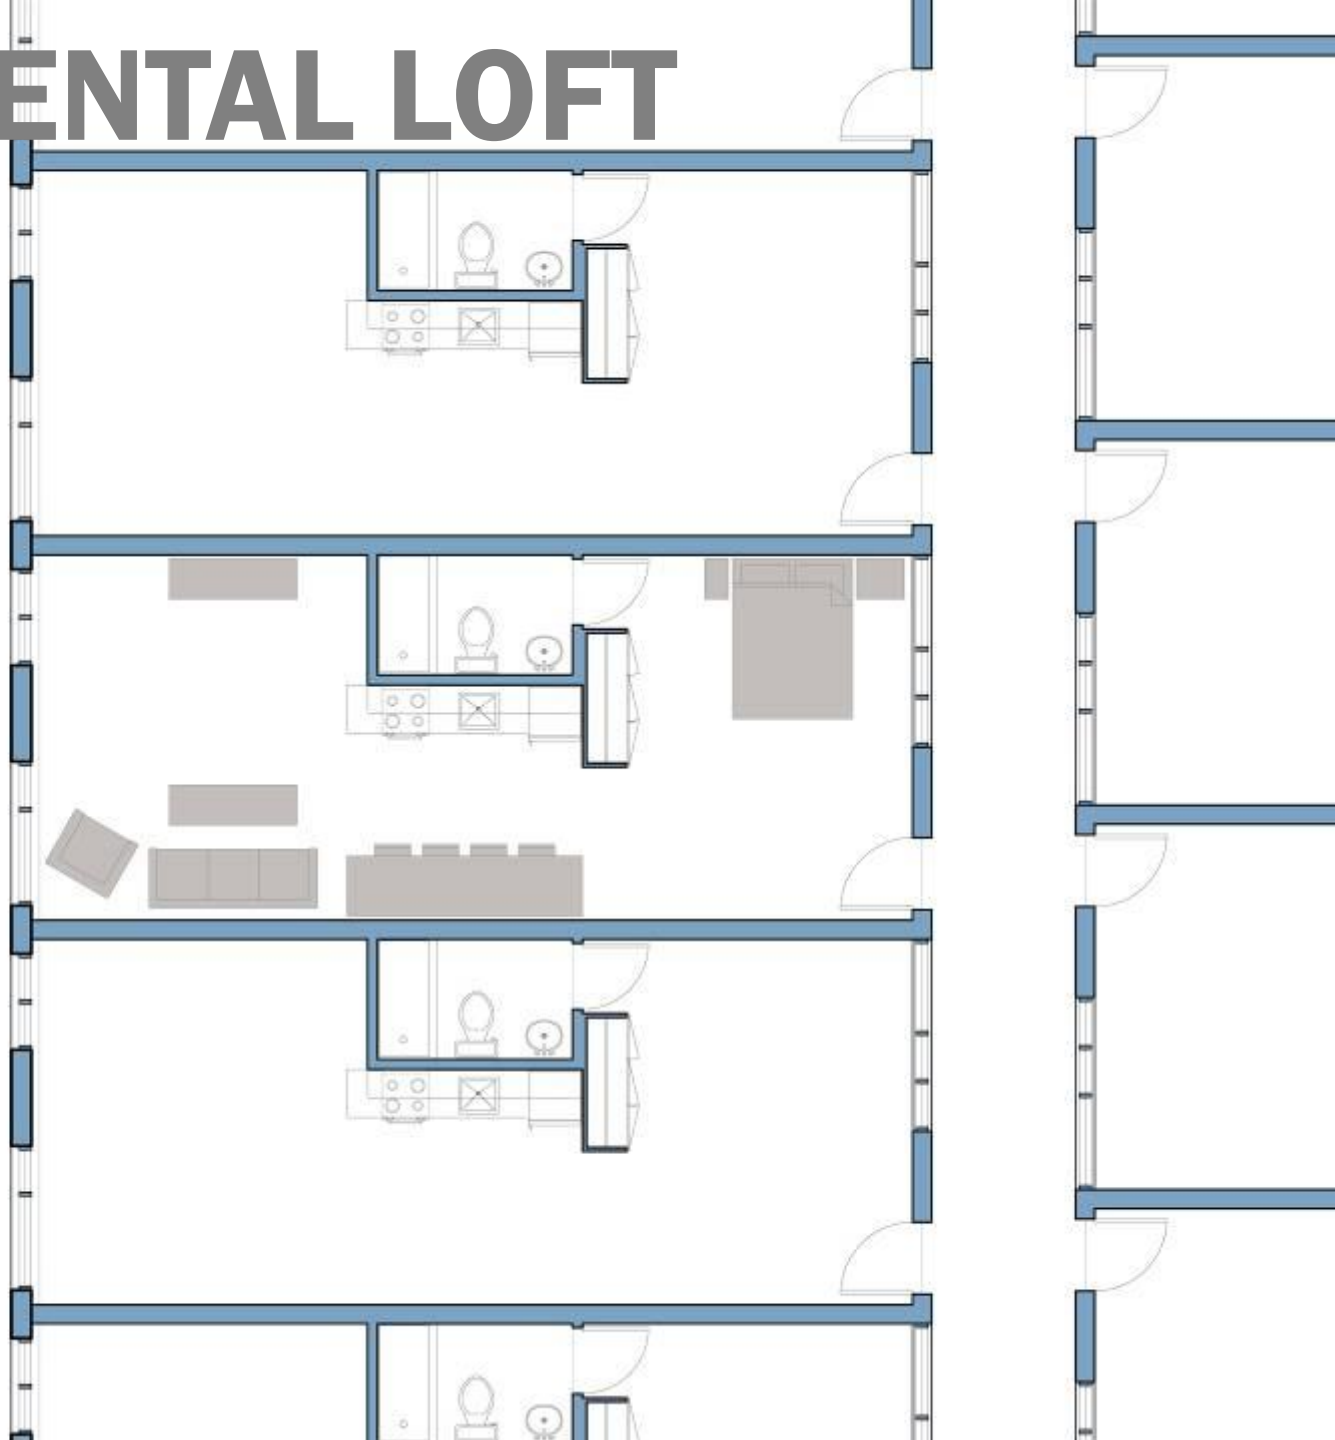

URBAN RENTAL LOFT

URBAN RENTAL LOFT

INTEGRATED GREEN SPACE

Communal Terrace

FOURTH LEVEL

SUSTAINABILITY

A VISION FOR A NEW MILWAUKEE

MOD LOFTS