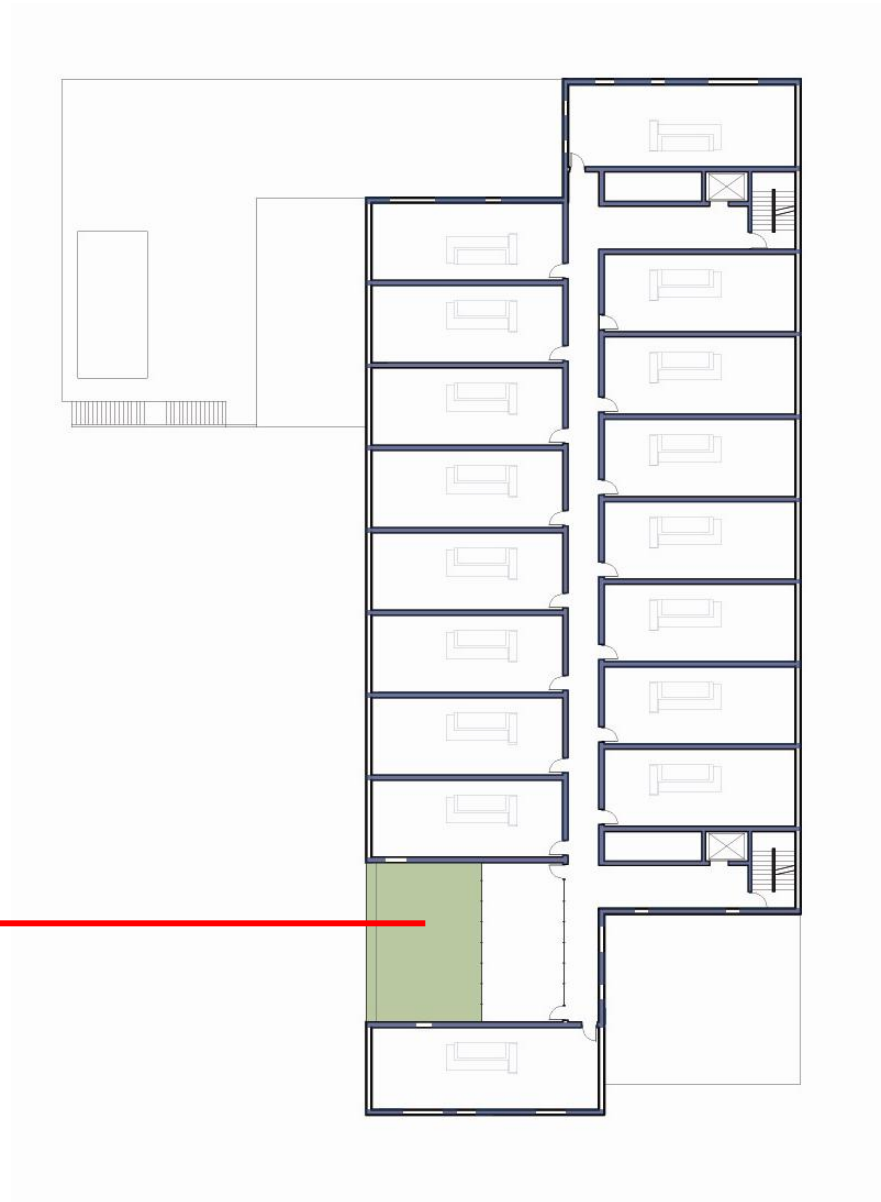

URBAN RENTAL LOFT

URBAN RENTAL LOFT

INTEGRATED GREEN SPACE

Communal Terrace

FOURTH LEVEL

SUSTAINABILITY

A VISION FOR A NEW MILWAUKEE

MOD LOFTS