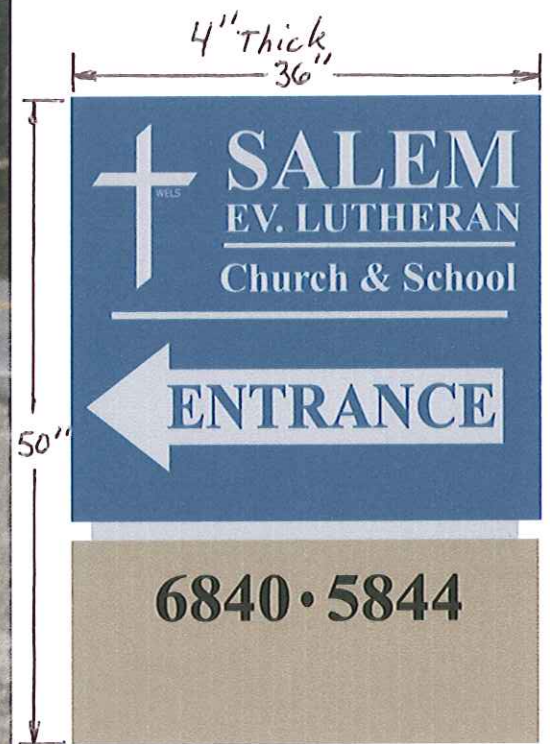

Directional Sign:
 Double sided
 Aluminum faces with reflective white copy
 Reflective black copy for address
 3/4" thick with 2 posts
 overall sizes 3 feet wide by 4' tall

Premium Option

N84 WI5787 Menomonee Ave. Menomonee Falls, WI 53051 (262)251-4300 Fax: (262)251-4301