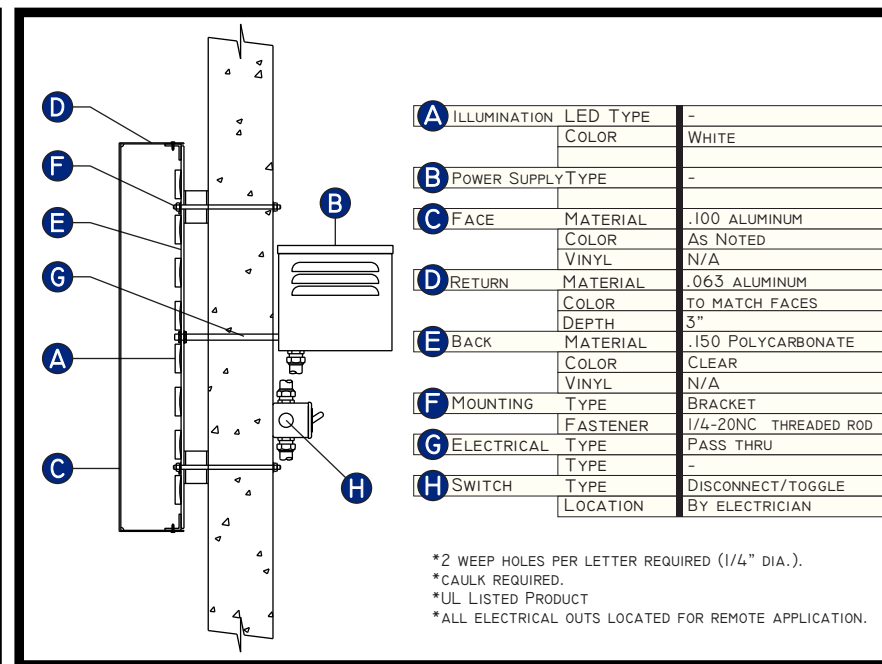

HALO-LIT CHANNEL LETTERS - REMOTE