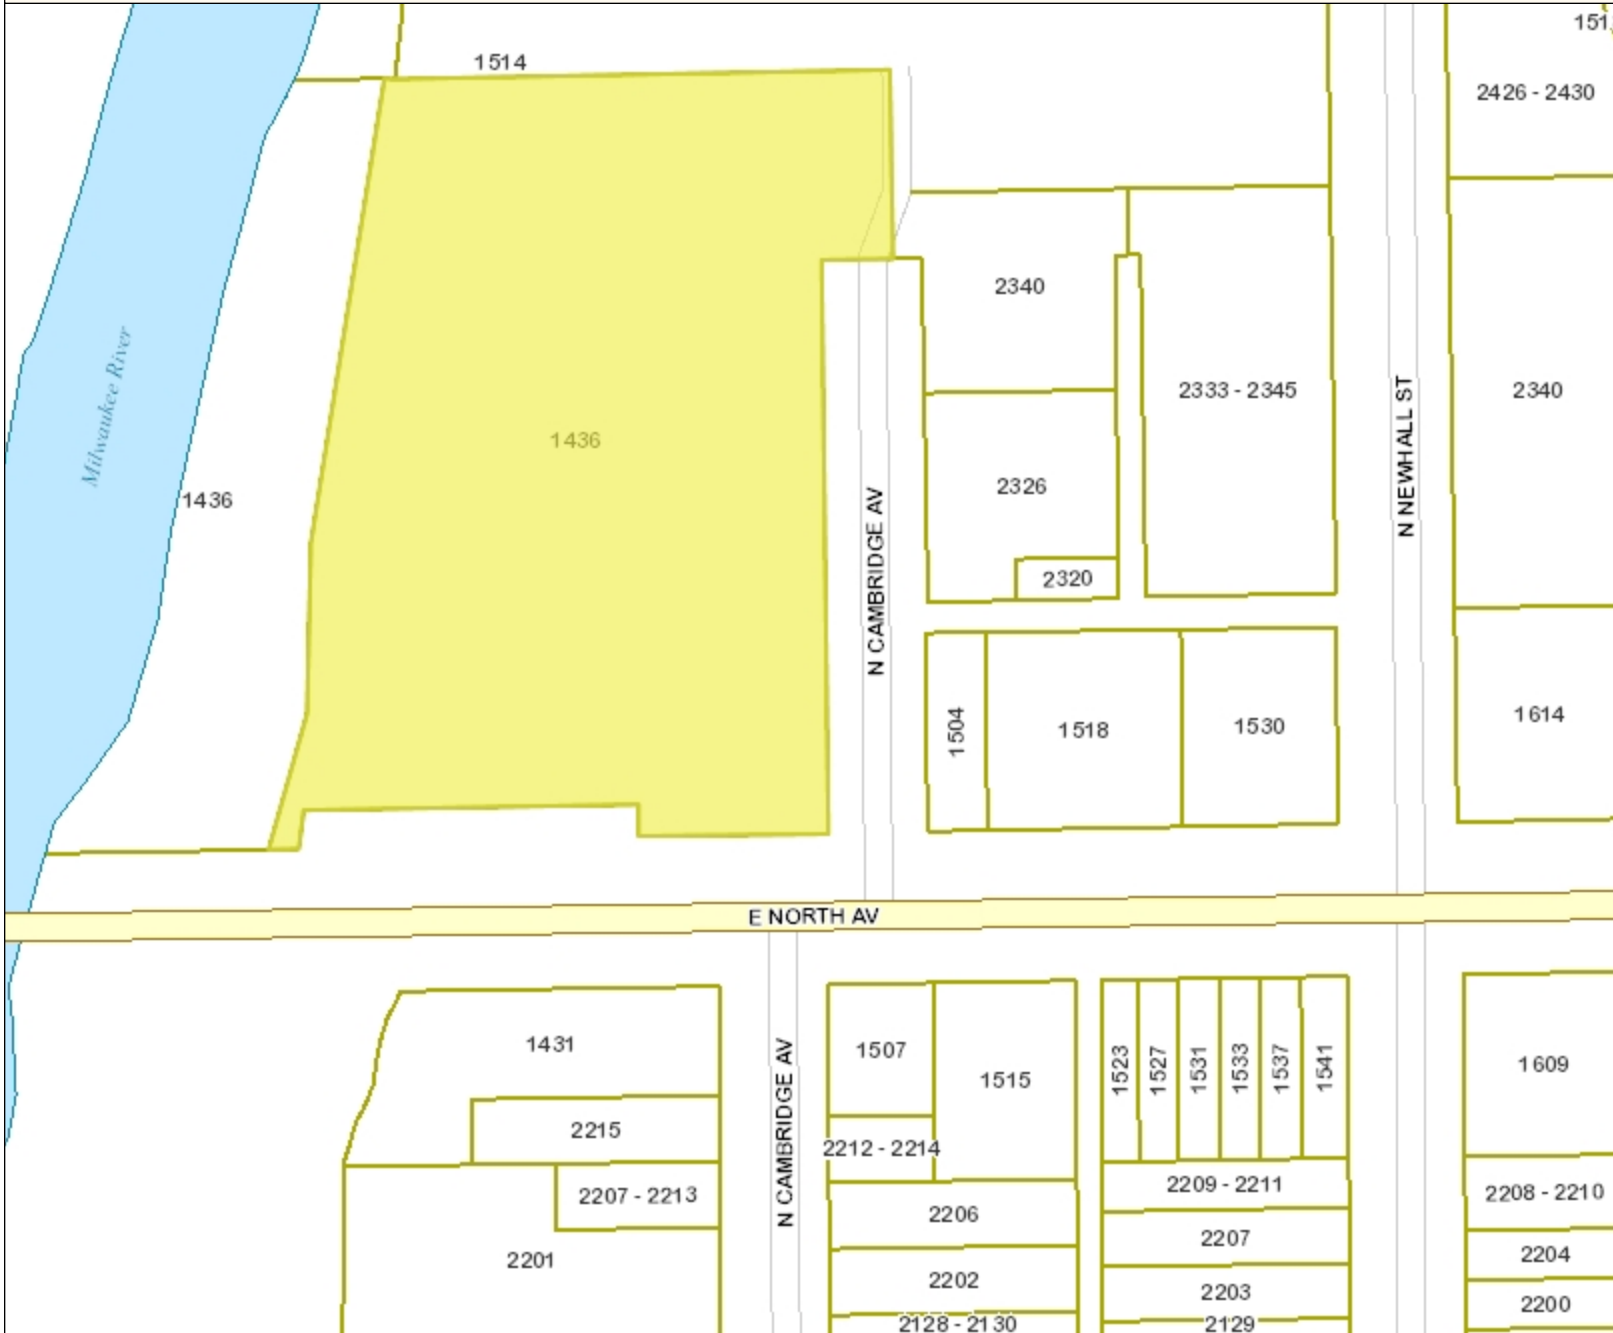

# 1436 East North Avenue

City of Milwaukee, Wisconsin

### - Legend -

- House numbers
- Street names 10,000
- City limits
- Freeways 4,000
  - Freeways
  - Exit ramps
  - Entry ramps
  - Ramps
- Major streets 4,000
- Streets 4,000
- Waterways
- Milwaukee Parcels
- Street names 10,000