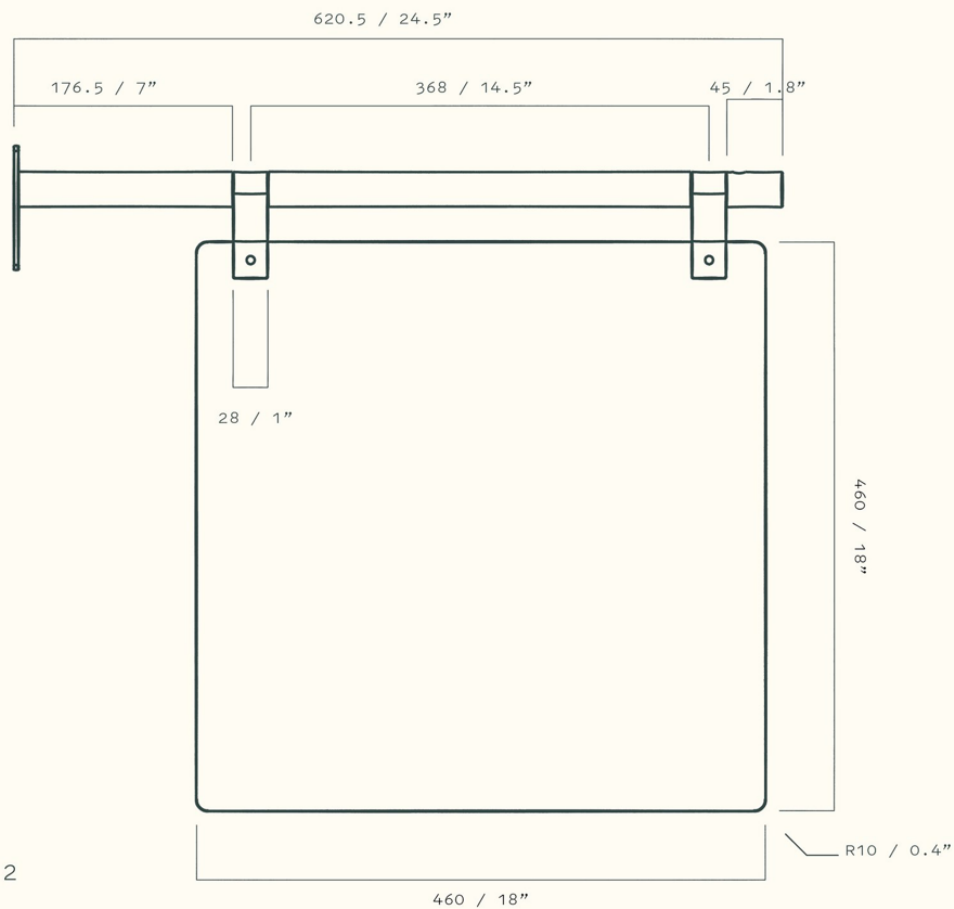

Reviews +

Specifications ×

Delivery +

FAQ +

Ask a question +

Rod from wall : 24.5" / 620.5 mm

Sign Face: 18" / 460mm x 18" / 460mm

Fig. 2

Fig. 1 - Front View

Fig. 2 - Full Assembly

Fig. 1