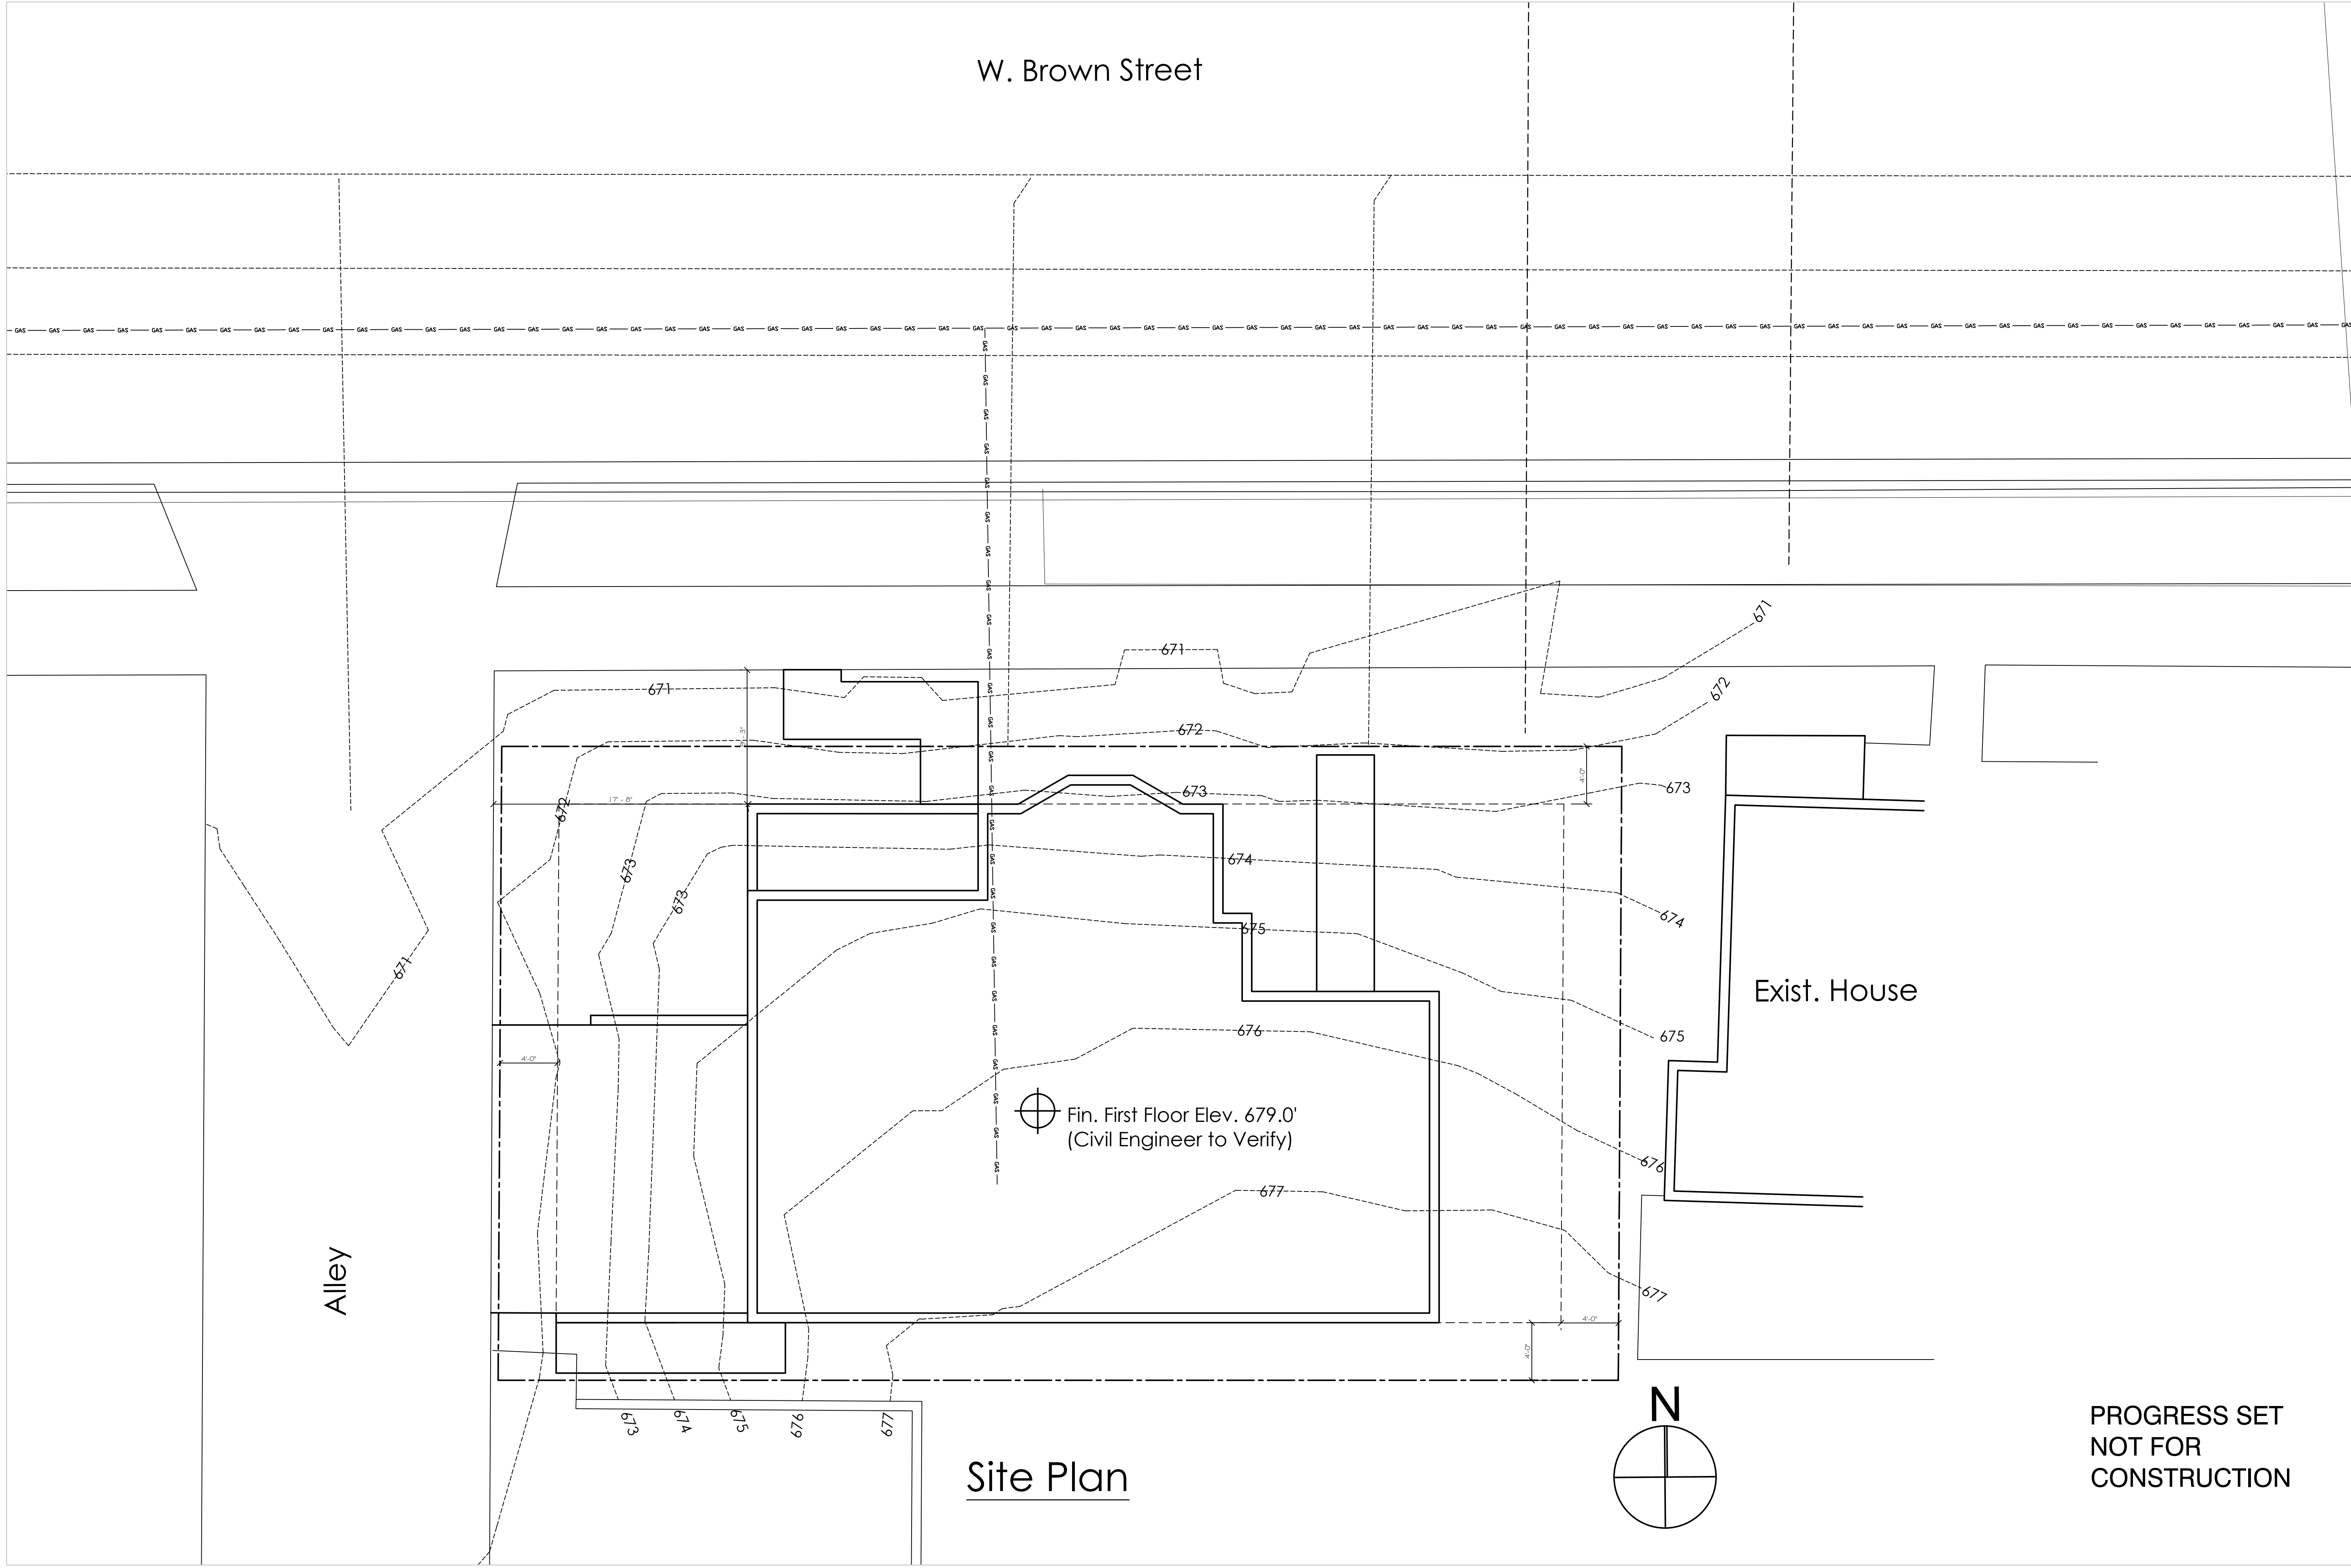

Adam's Garden Park
1836 W. Fond du Lac, Suite 100
MILWAUKEE, WI 53205
www.helianthusdesign.com

Client Name and Address
IYAMAH-NAZARI RESIDENCE
111-119 W. Brown Street
Milwaukee, WI 53212

Project Name and Address

Iyahmah-Nazari Residence
111-119 W. Brown Street
Milwaukee, WI 53212

**PROGRESS SET
NOT FOR
CONSTRUCTION**

No.	Revision/Issue	Date

Drawn By: JDS

Original Date: 07-03-2020

Sheet Title
SITE PLAN

Sheet Number
A 1.0

Project Number: 20-151