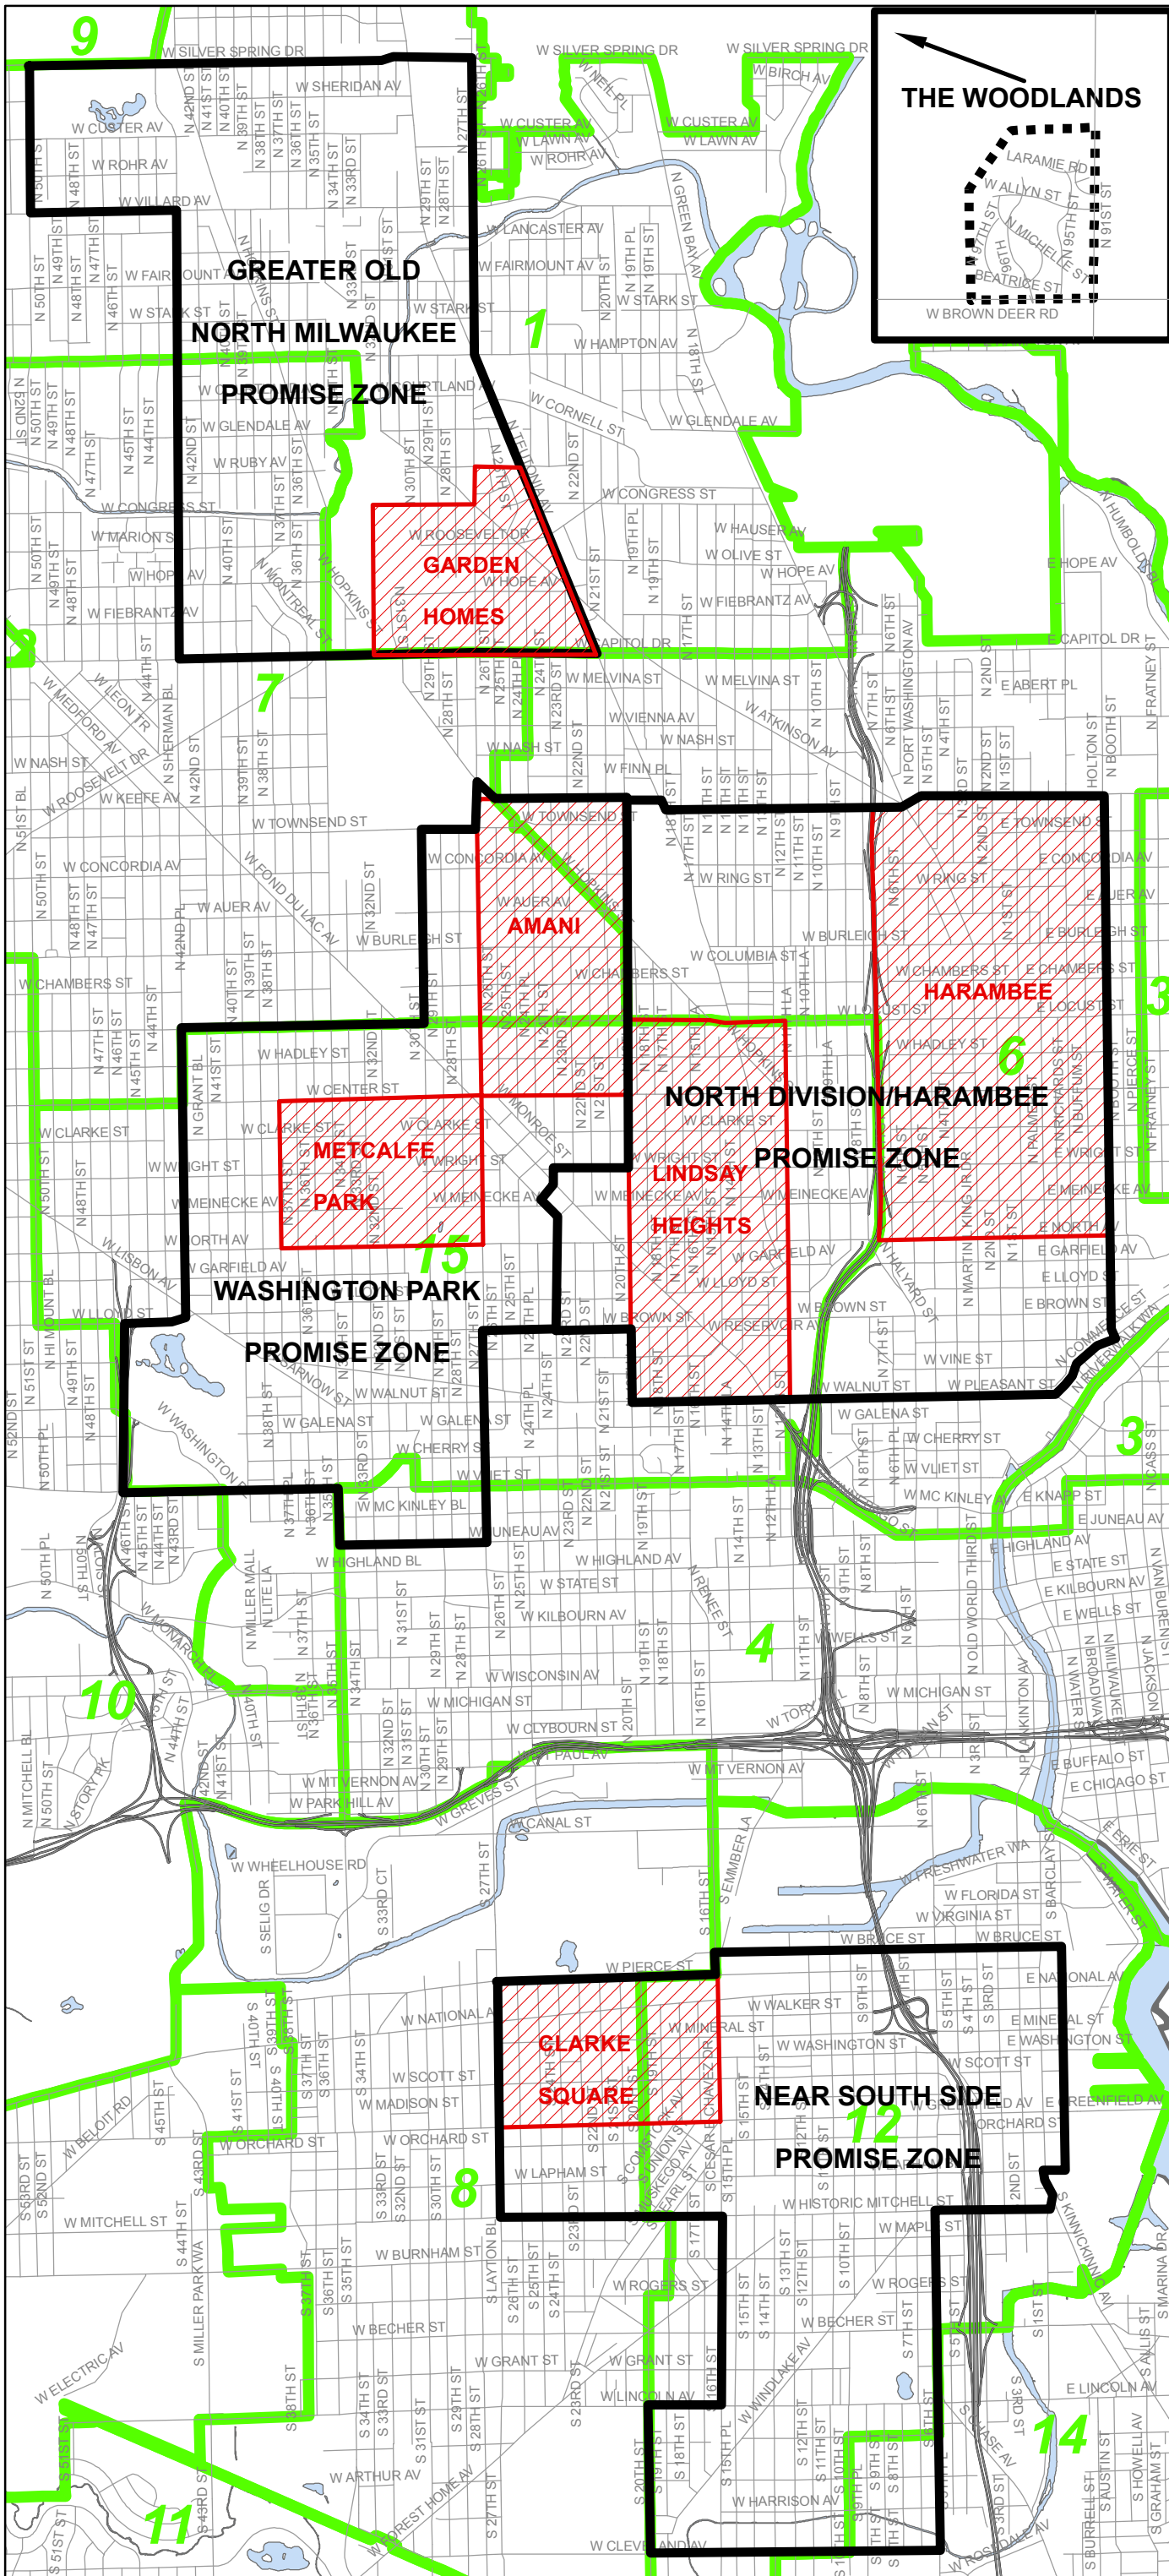

# MILWAUKEE PROMISE ZONES AND SELECTED NEIGHBORHOODS

	Promise Zone
	Satellite Zone
	Aldermanic District
	Neighborhood