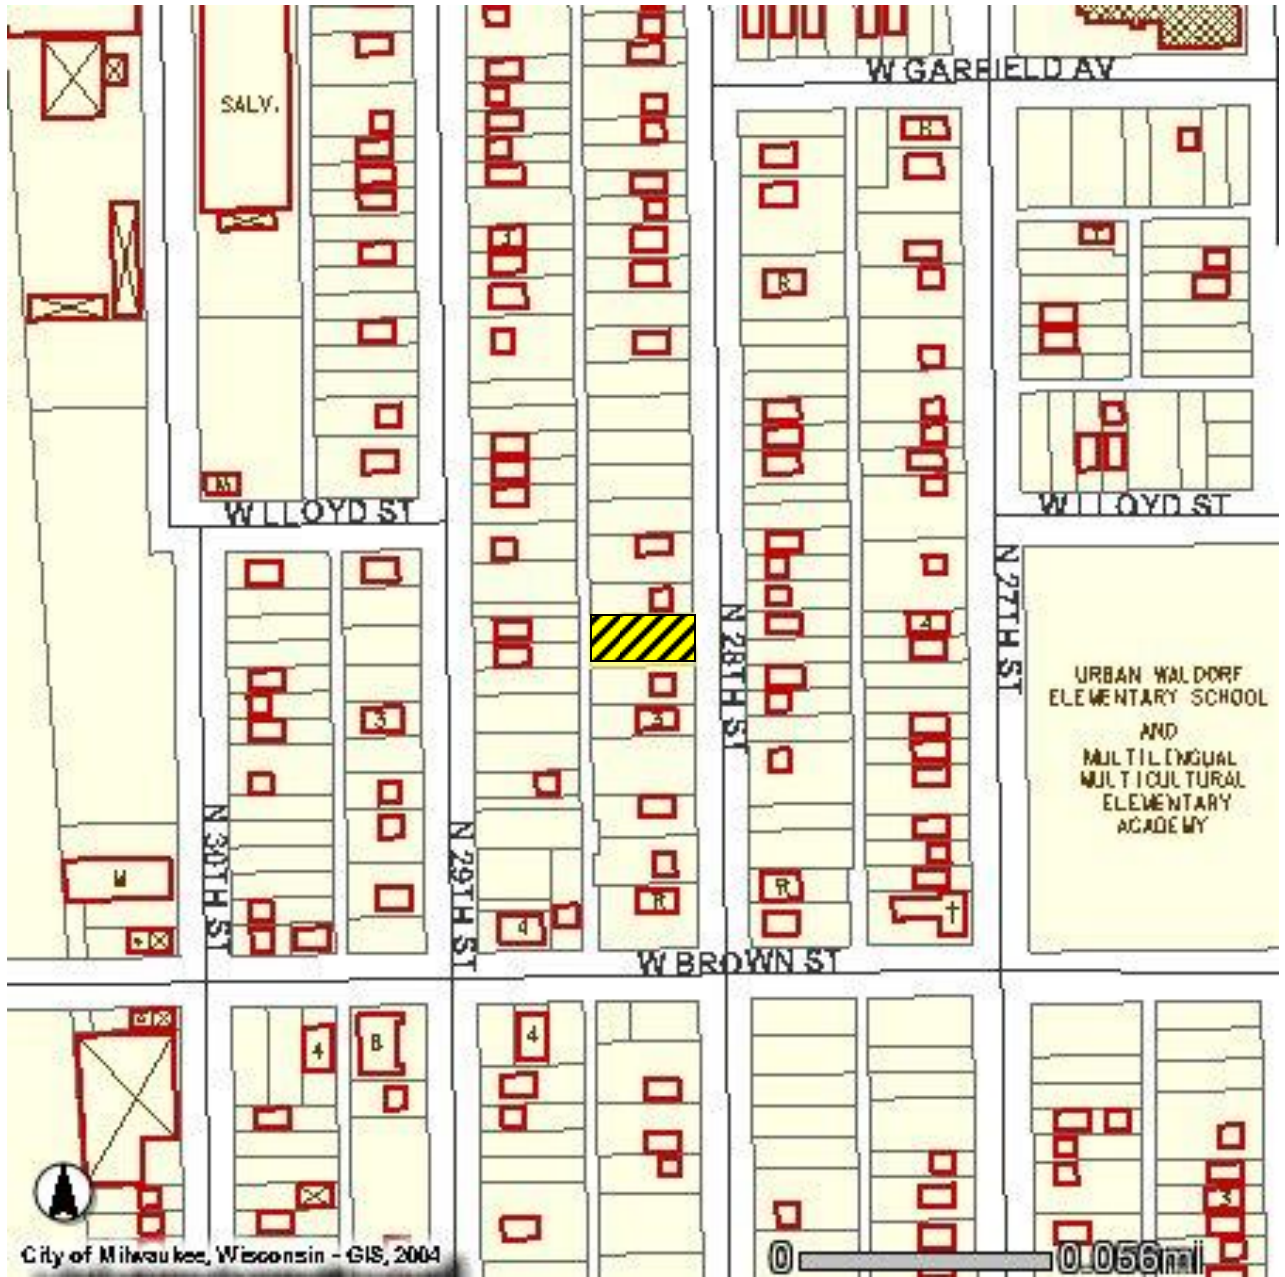

Housing Authority of the City of Milwaukee
Proposed Site

City of Milwaukee, Wisconsin - GIS, 2004

2049-51 North 28th Street