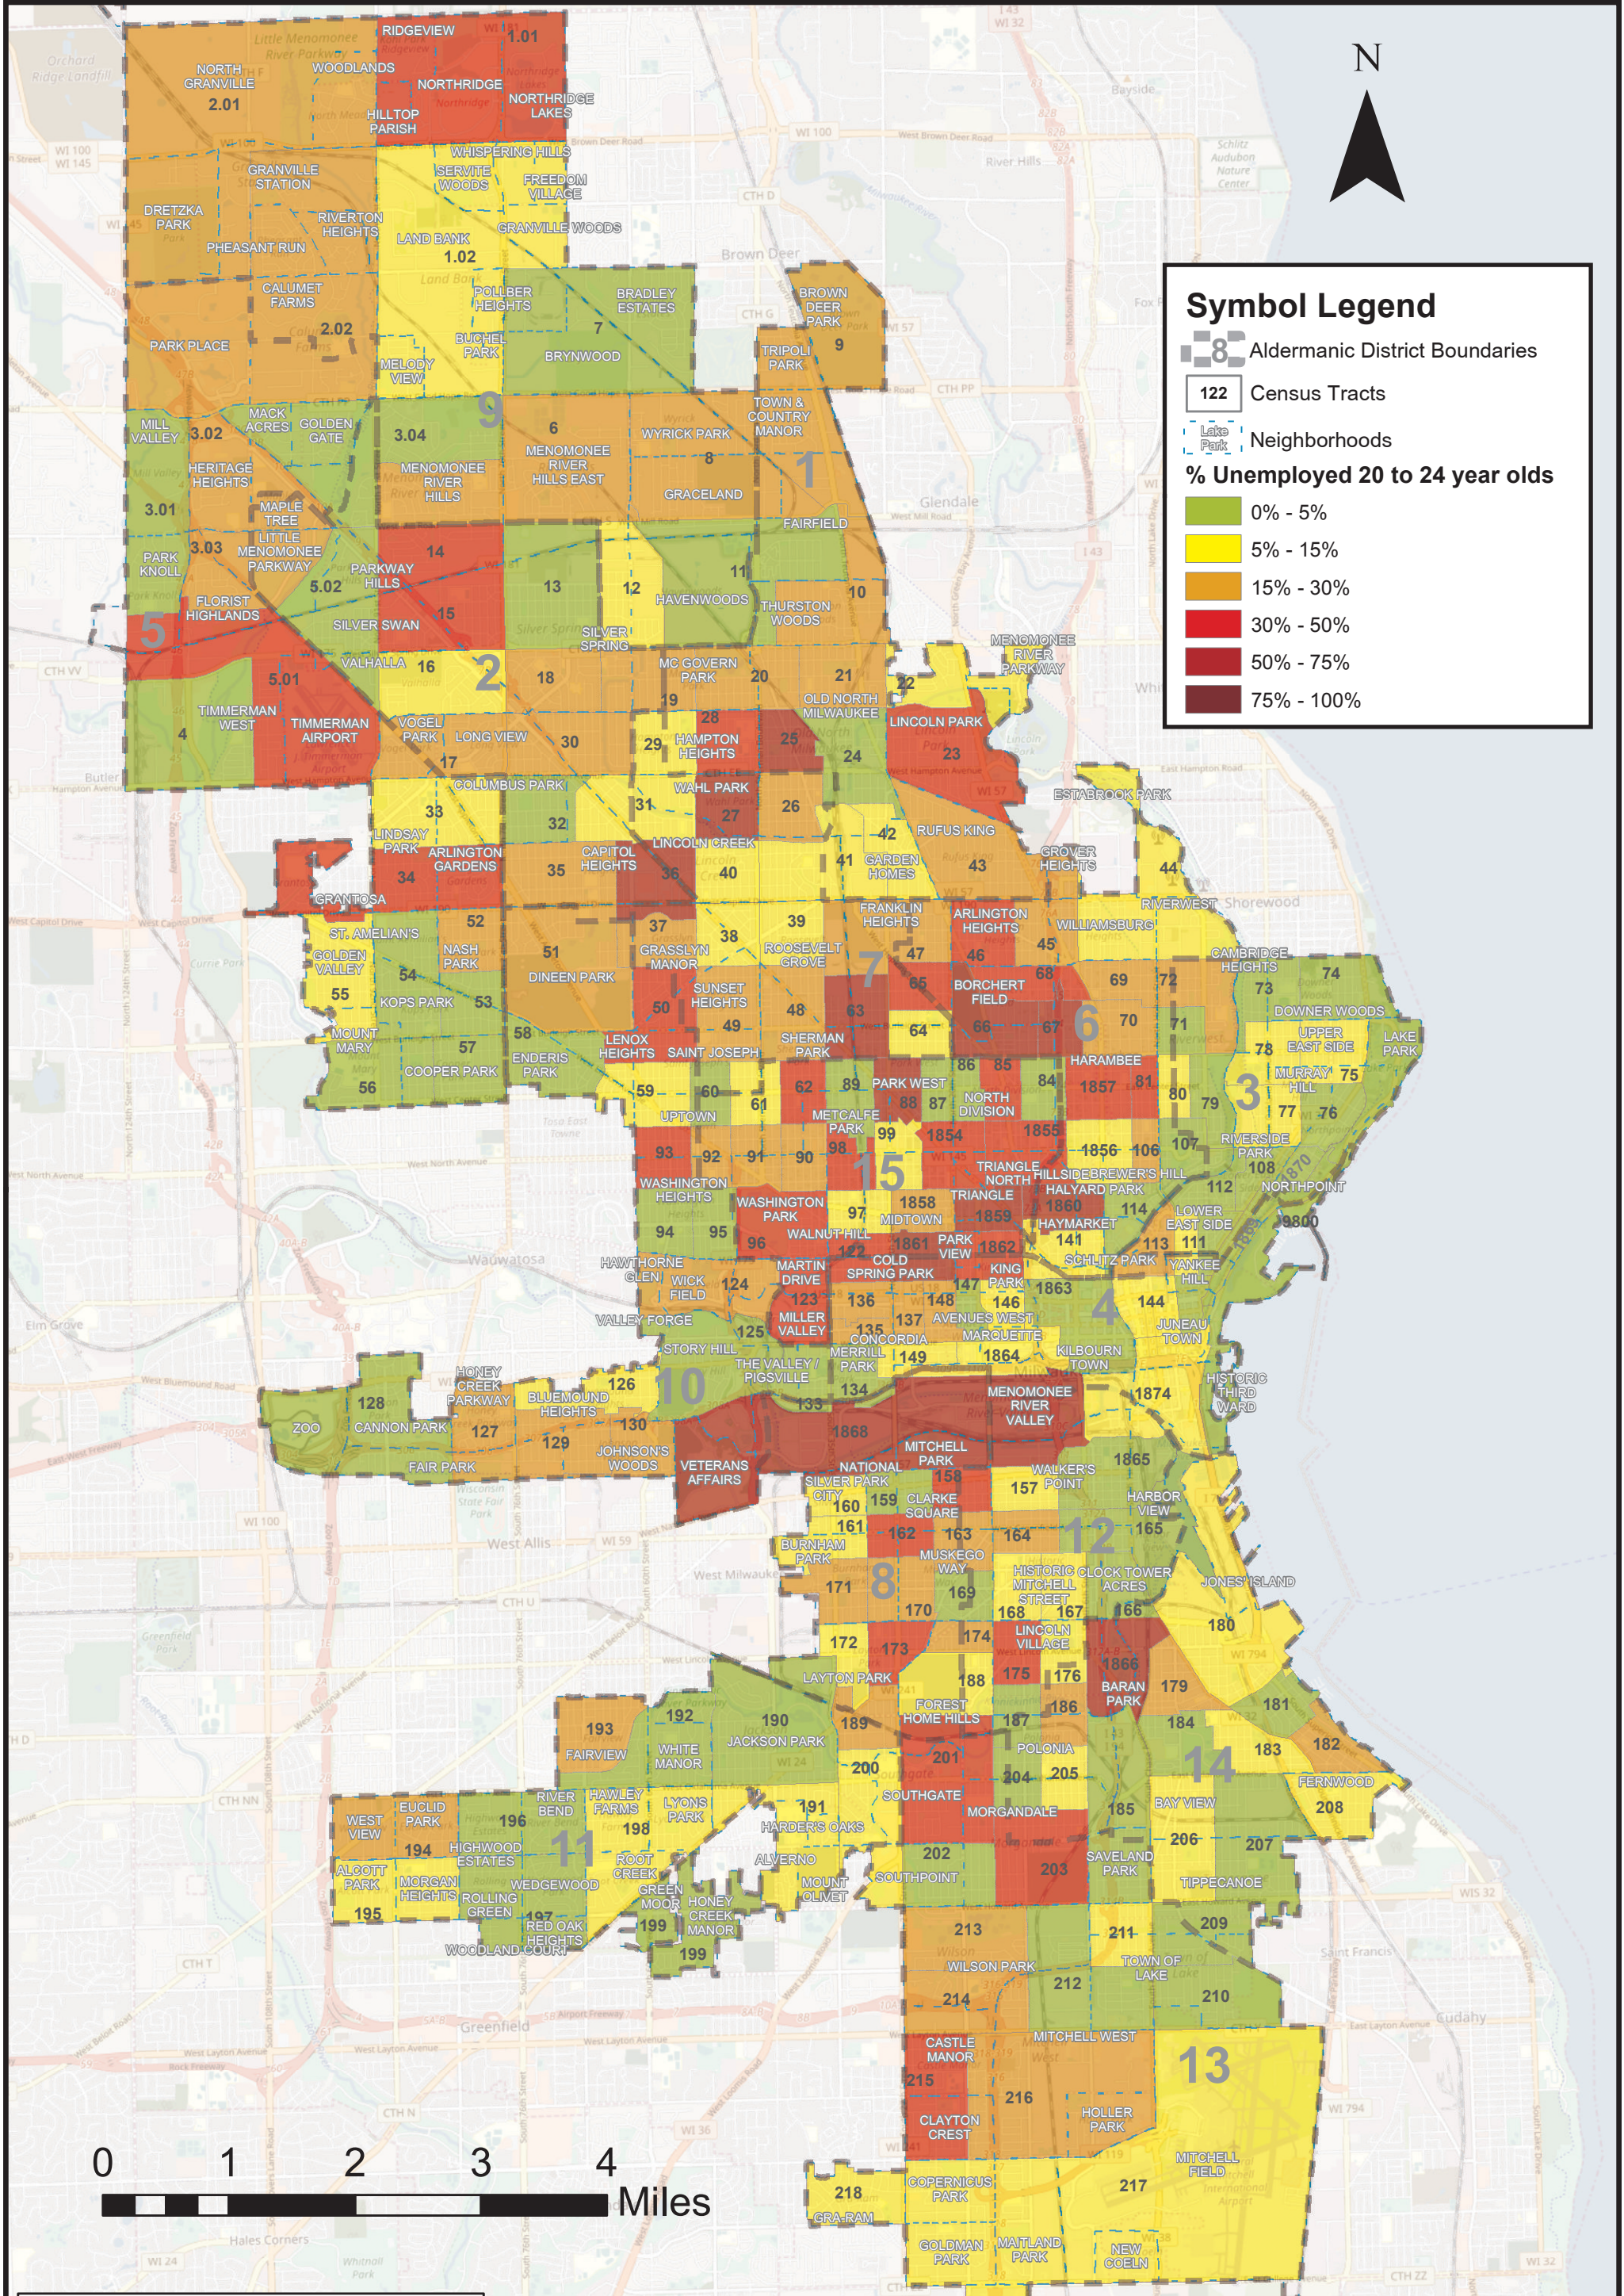

Unemployment Rate for 20 to 24 Year Olds, 2012-2016, By Census Tract

Symbol Legend

- Aldermanic District Boundaries
- Census Tracts
- Neighborhoods

% Unemployed 20 to 24 year olds

- 0% - 5%
- 5% - 15%
- 15% - 30%
- 30% - 50%
- 50% - 75%
- 75% - 100%

Source: U.S. Census Bureau, 2012-2016 American Community Survey 5-Year Estimates