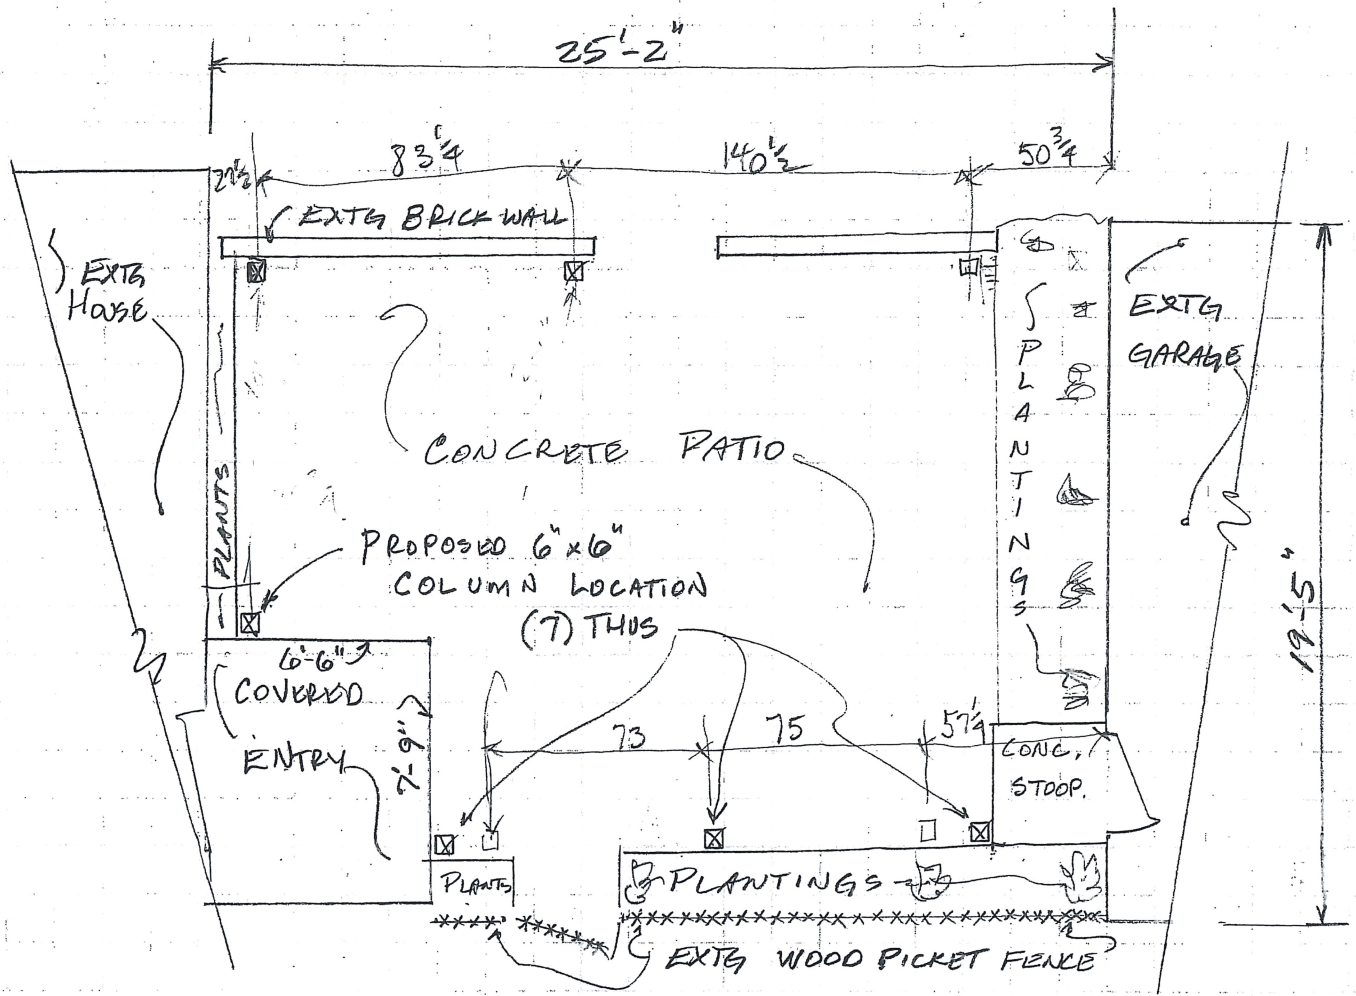

## CROSS SECTION

NO SCALE

PROPOSED PATIO COVER  
3075 N. LAKE DRIVE  
MILWAUKEE, WI

PROPOSED PERGOLA COLUMN LOCATIONS

SCALE  $\frac{3}{16}'' = 1'-0''$

JOB: PROPOSED PATIO COVER {PERGOLA}

3075 N LAKE DR MILW, WI

BY \_\_\_\_\_ DATE OCT 4, 2021

PROPOSED PERGOLA FRAMING  
 SCALE 3/32" = 1'-0"

JOB: PROPOSED PATIO COVER {PERGOLA}  
 3075 N. LAKE DR MILW, WI

BY: \_\_\_\_\_ DATE OCT 4, 2021

## Legend

📍 3075 N Lake Dr

↑ North

OCT 4, 2021

Proposed Pergola  
3075 N Lake Dr

Google Earth

Image © 2021 TerraMetrics

200 ft