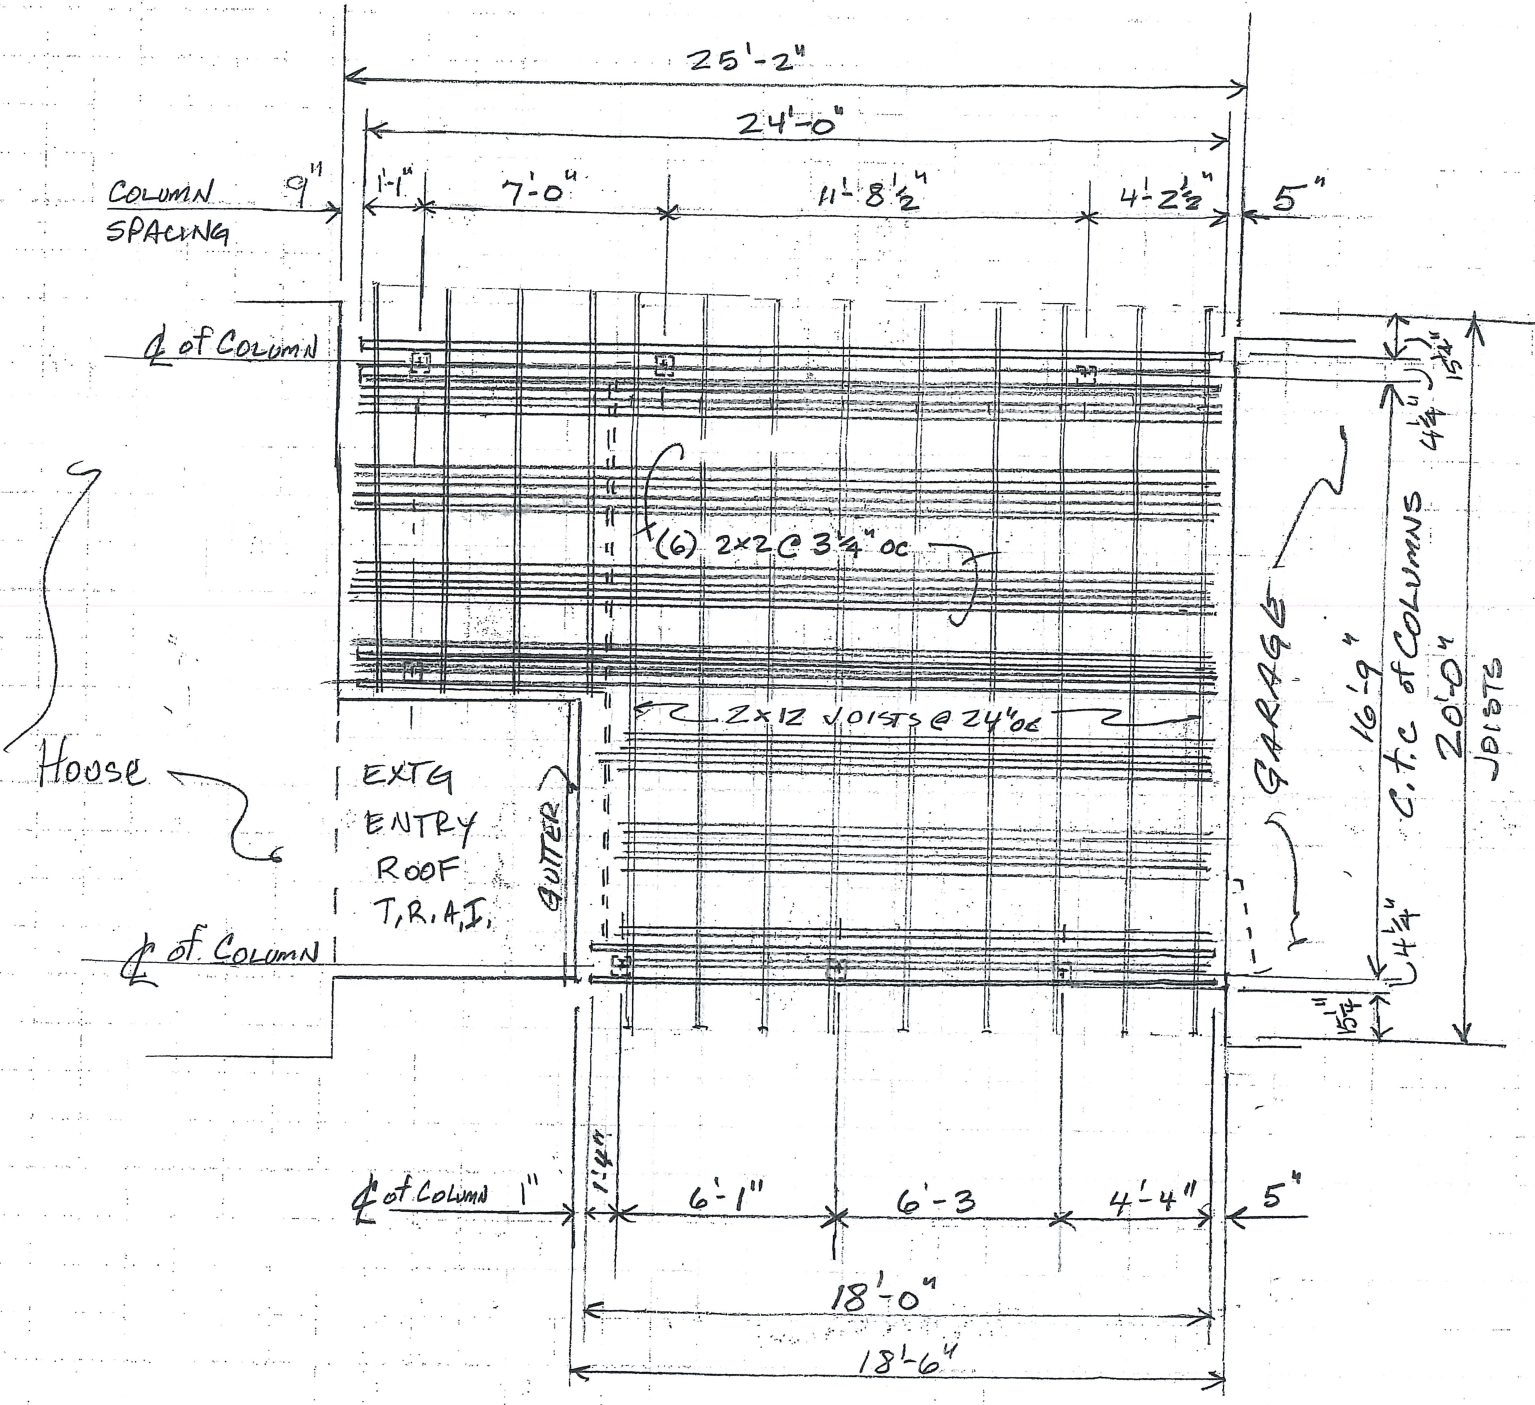

## CROSS SECTION

NO SCALE

PROPOSED PATIO COVER  
3075 N. LAKE DRIVE  
MILWAUKEE, WI

PROPOSED PERGOLA COLUMN LOCATIONS

SCALE  $\frac{3}{16}'' = 1'-0''$

JOB: PROPOSED PATIO COVER {PERGOLA}

3075 N LAKE DR MILW, WI

BY \_\_\_\_\_ DATE OCT 4, 2021

PROPOSED PERGOLA FRAMING  
 SCALE 3/32" = 1'-0"

JOB: PROPOSED PATIO COVER {PERGOLA}  
 3075 N. LAKE DR MILW, WI

BY: \_\_\_\_\_ DATE OCT 4, 2021

## Legend

📍 3075 N Lake Dr

↑ North

OCT 4, 2021

Proposed Pergola  
3075 N Lake Dr

Google Earth

Image © 2021 TerraMetrics

200 ft