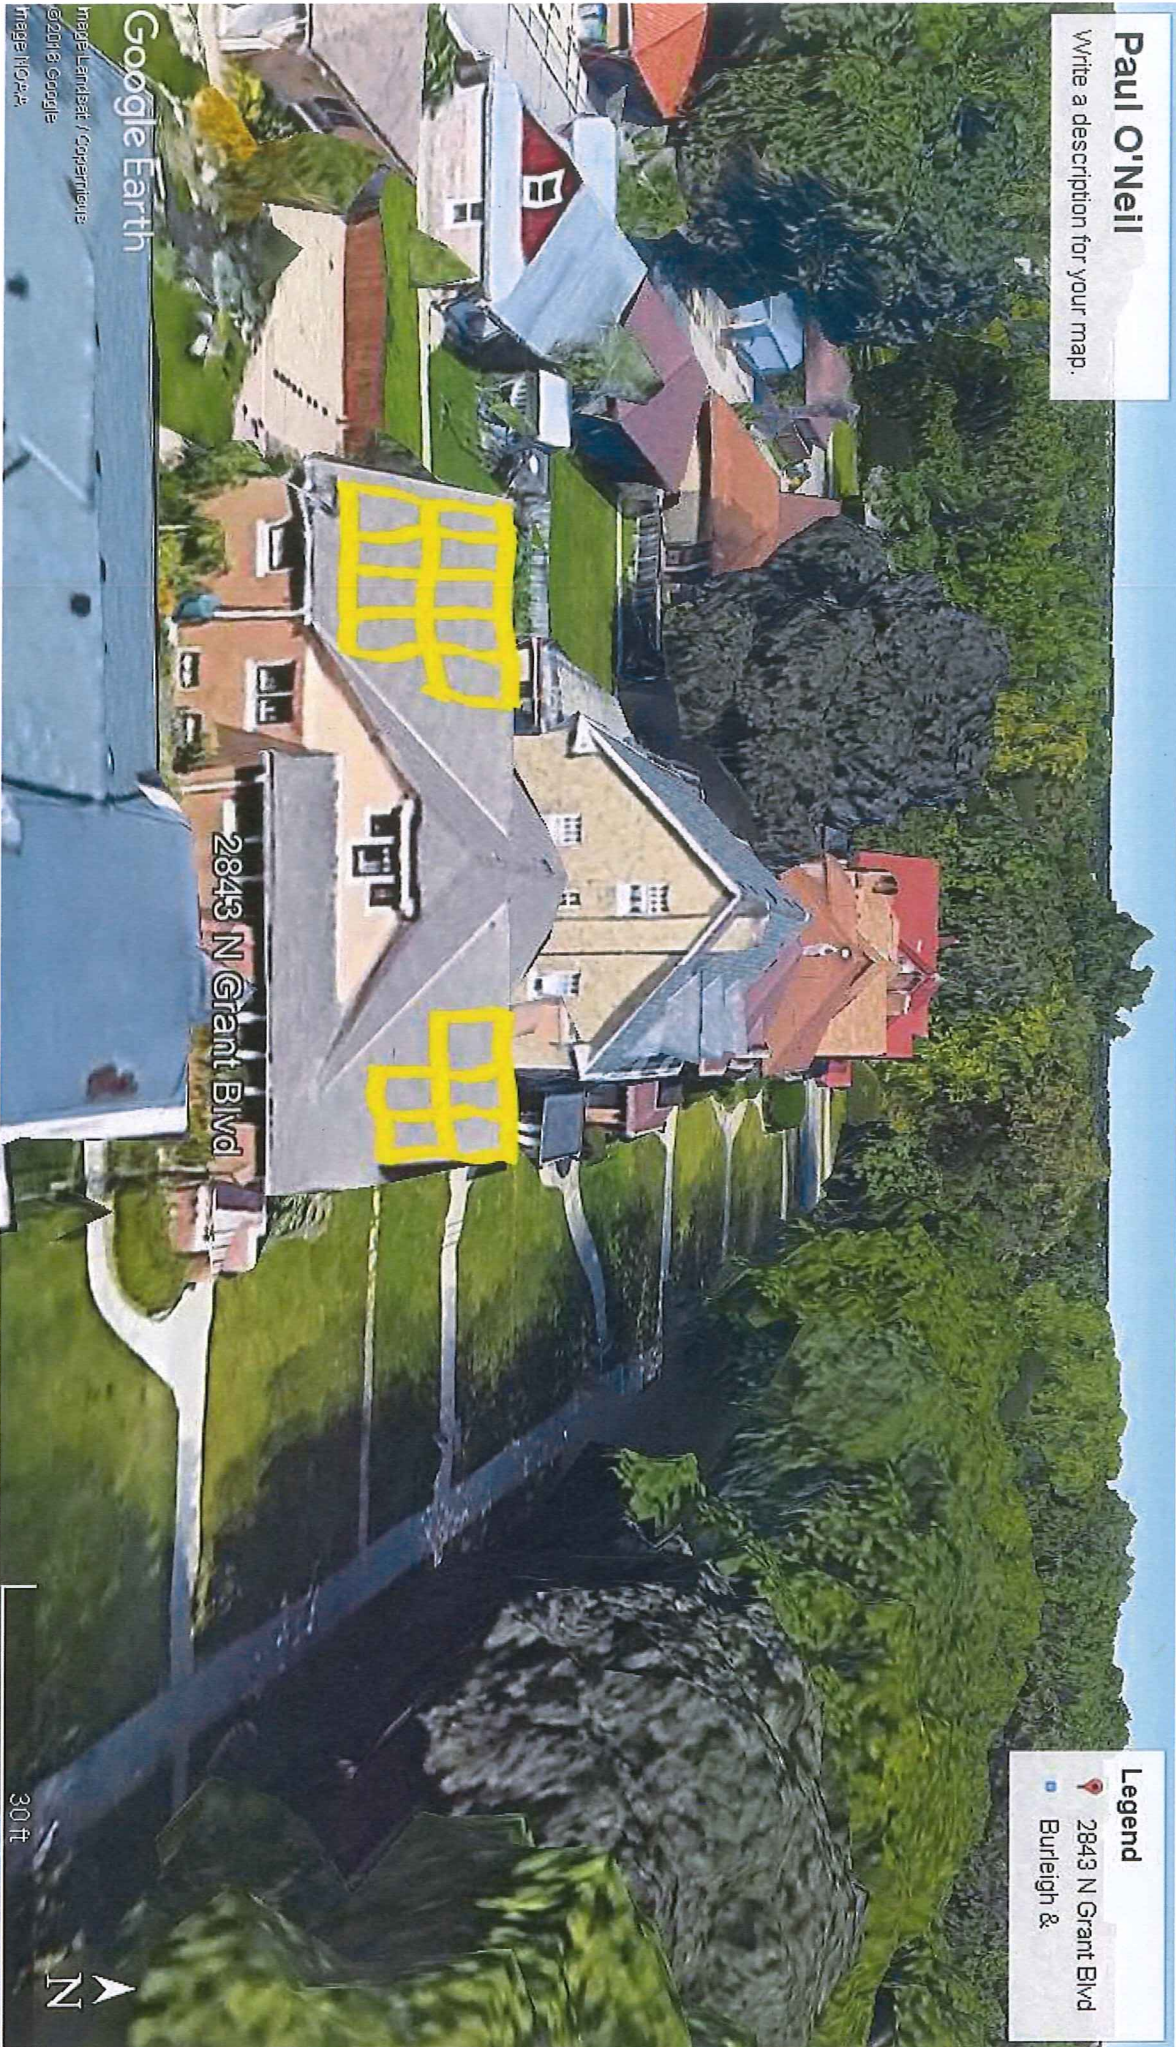

## Legend

- 2843 N Grant Blvd
- Burleigh &

30 ft