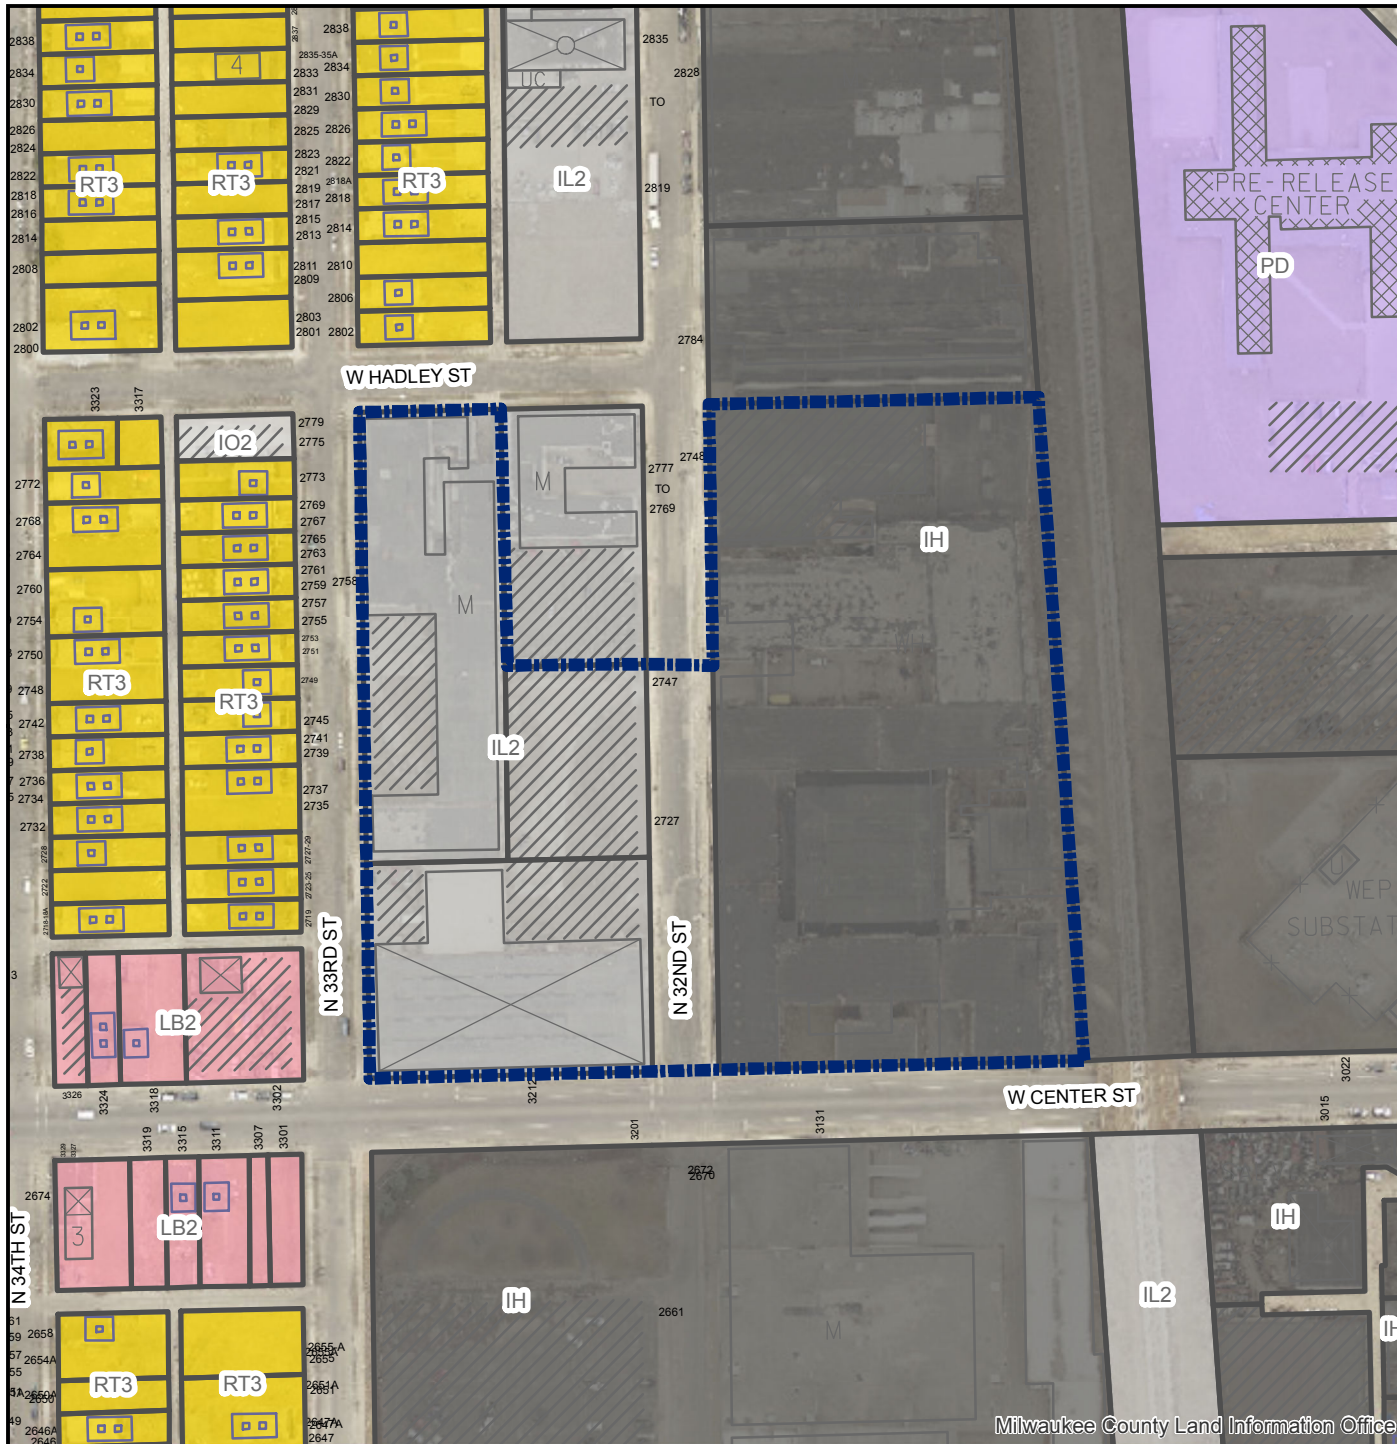

File No. 170771
 IH and IL2 to IM
 32nd and Center
 October 2017

Legend

Zoning Change Boundary

Zoning

MAPCODE

- Commercial - Commercial Service
- Commercial - Neighborhood Shopping
- Commercial - Local Business
- Commercial - Regional Business
- Downtown
- Industrial - Office
- Industrial - Light
- Industrial - Mixed
- Industrial - Heavy
- Residential - Single Family
- Residential - Two Family
- Residential - Multi-Family
- Residential - Residence and Office
- Special - Parks
- Special - Institutional
- Special - Planned Development
- Special - Redevelopment District