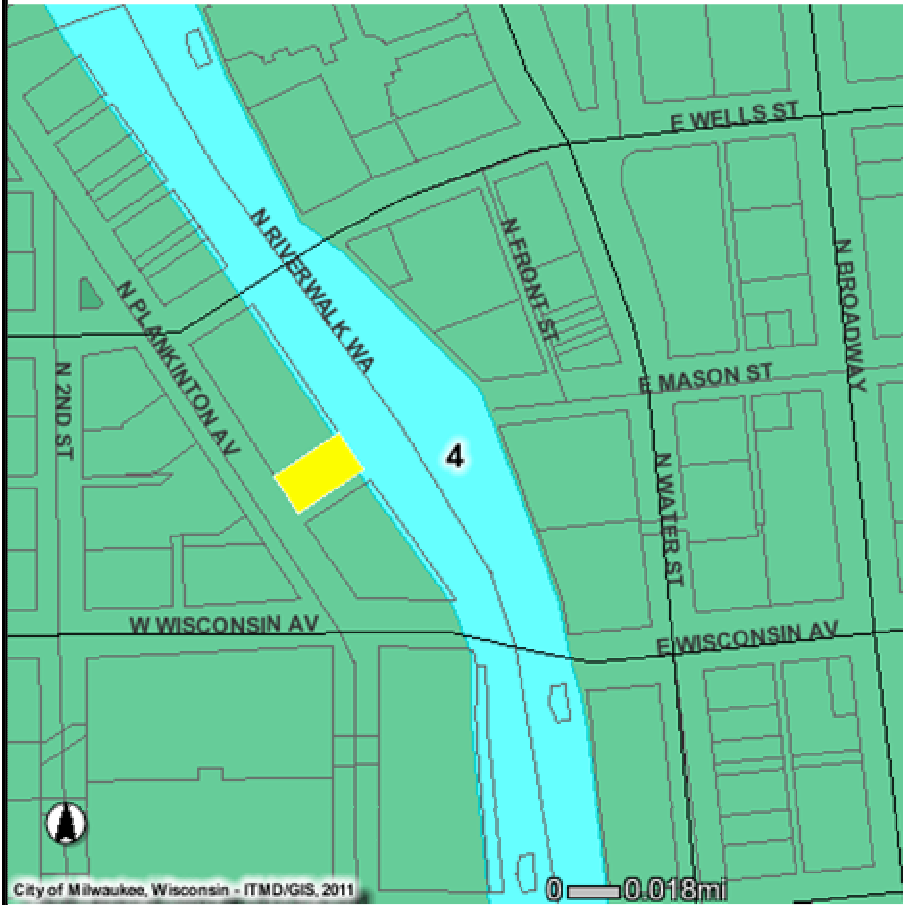

730 North Plankinton Avenue

- Legend**
- Selected Features
 - Major Streets
 - Streets
 - Parcels (Outline)
 - Waterways
 - Parks and Parkways
 - Aldermanic Districts
 - Parcels
 - City Limits

City of Milwaukee, Wisconsin - ITMD/GIS, 2011