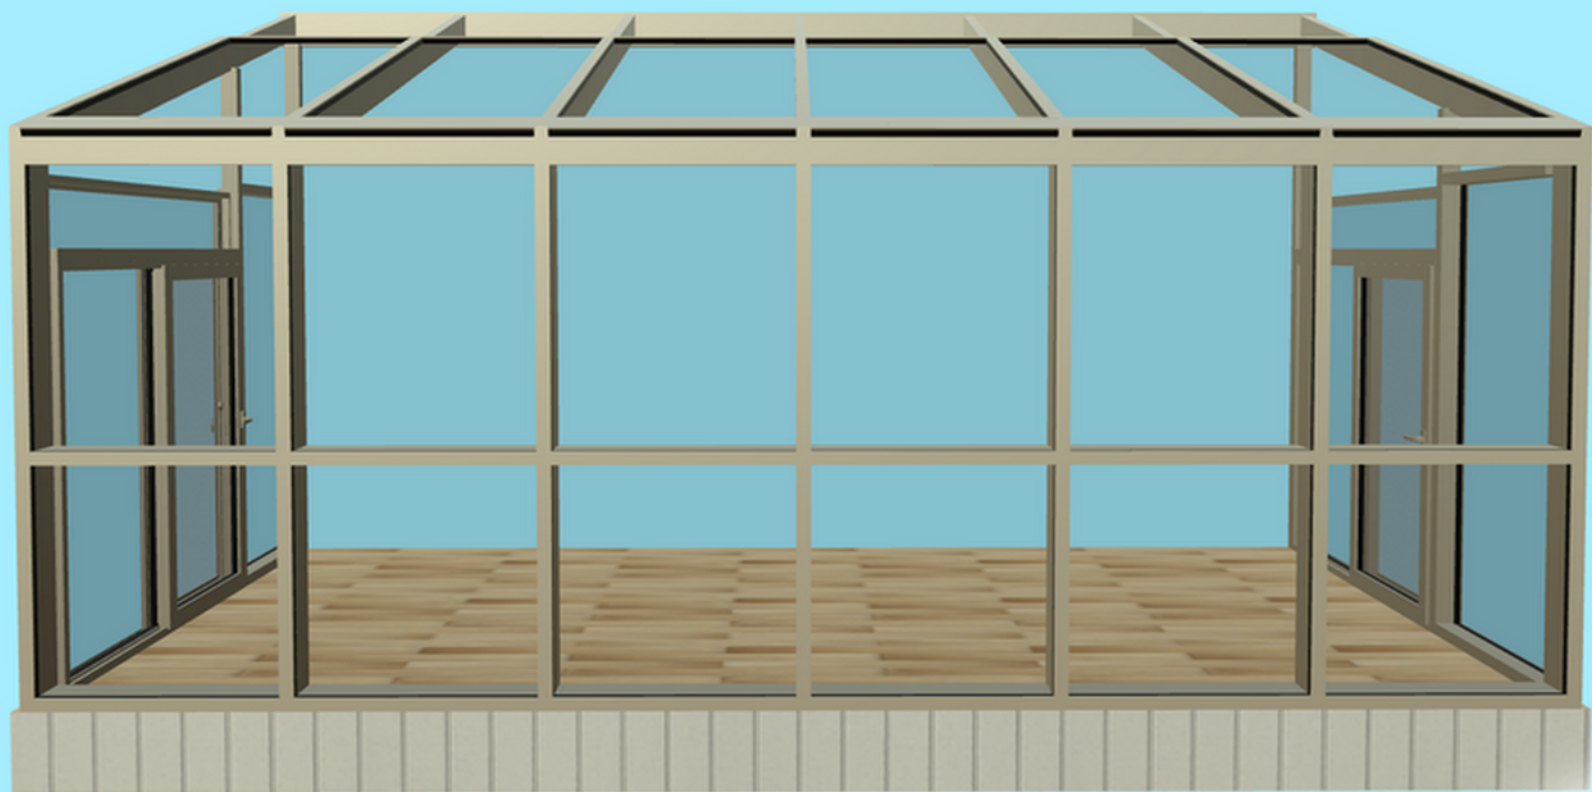

Where the red lines are there will be a 3 foot tall kneewall in a Stucco style surface

The green is a representation of where the solarium will be present.

\*\*This 3D rendering is for visualization only and may vary slightly from the final product.\*\*

\*\*This 3D rendering is for visualization only and may vary slightly from the final product.\*\*