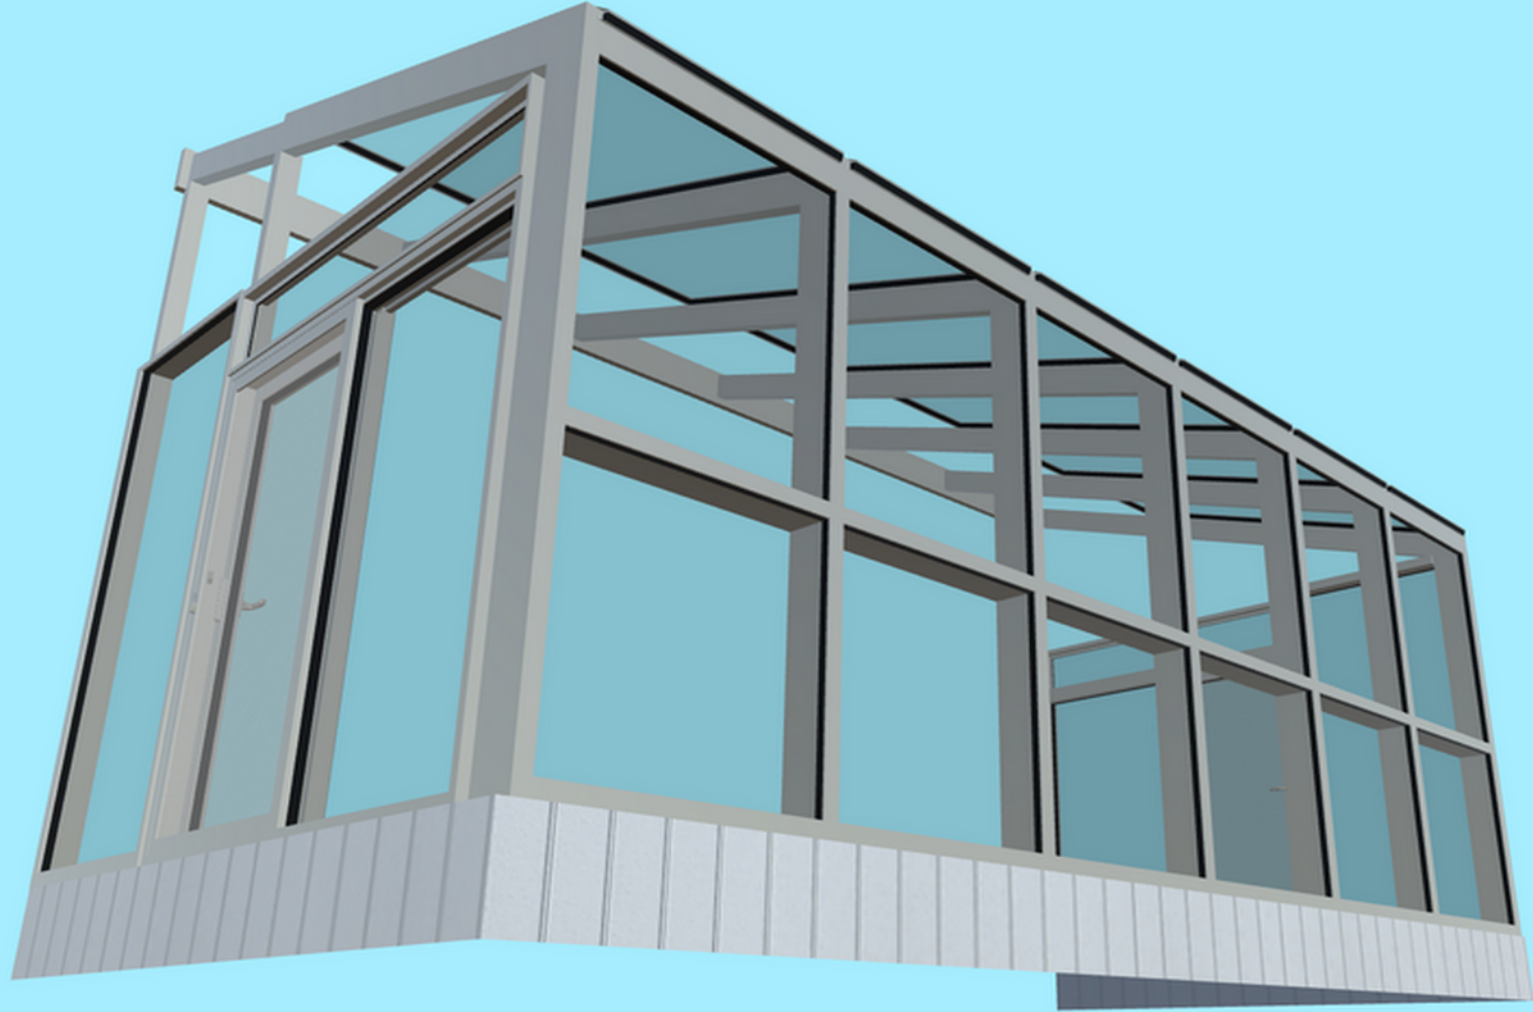

Where the red lines are there will be a 3 foot tall kneewall in a Stucco style surface

The green is a representation of where the solarium will be present.

\*\*This 3D rendering is for visualization only and may vary slightly from the final product.\*\*

\*\*This 3D rendering is for visualization only and may vary slightly from the final product.\*\*