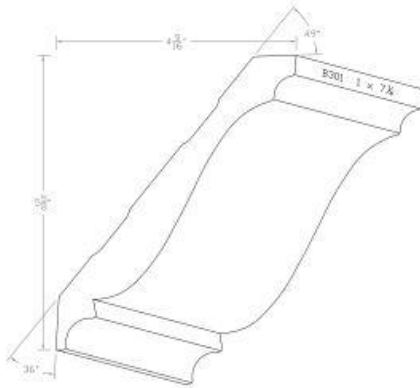

1" x 7-1/4" Clear Western Red Cedar Heavy Crown Moulding - B301

View this product in another species:

Select Species

Code: B301-CCED

\$85 Set-up fee & 10 business day lead time for non-stock specie of Baird moulding profile.

Select Length:

Random Lengths:

Finish