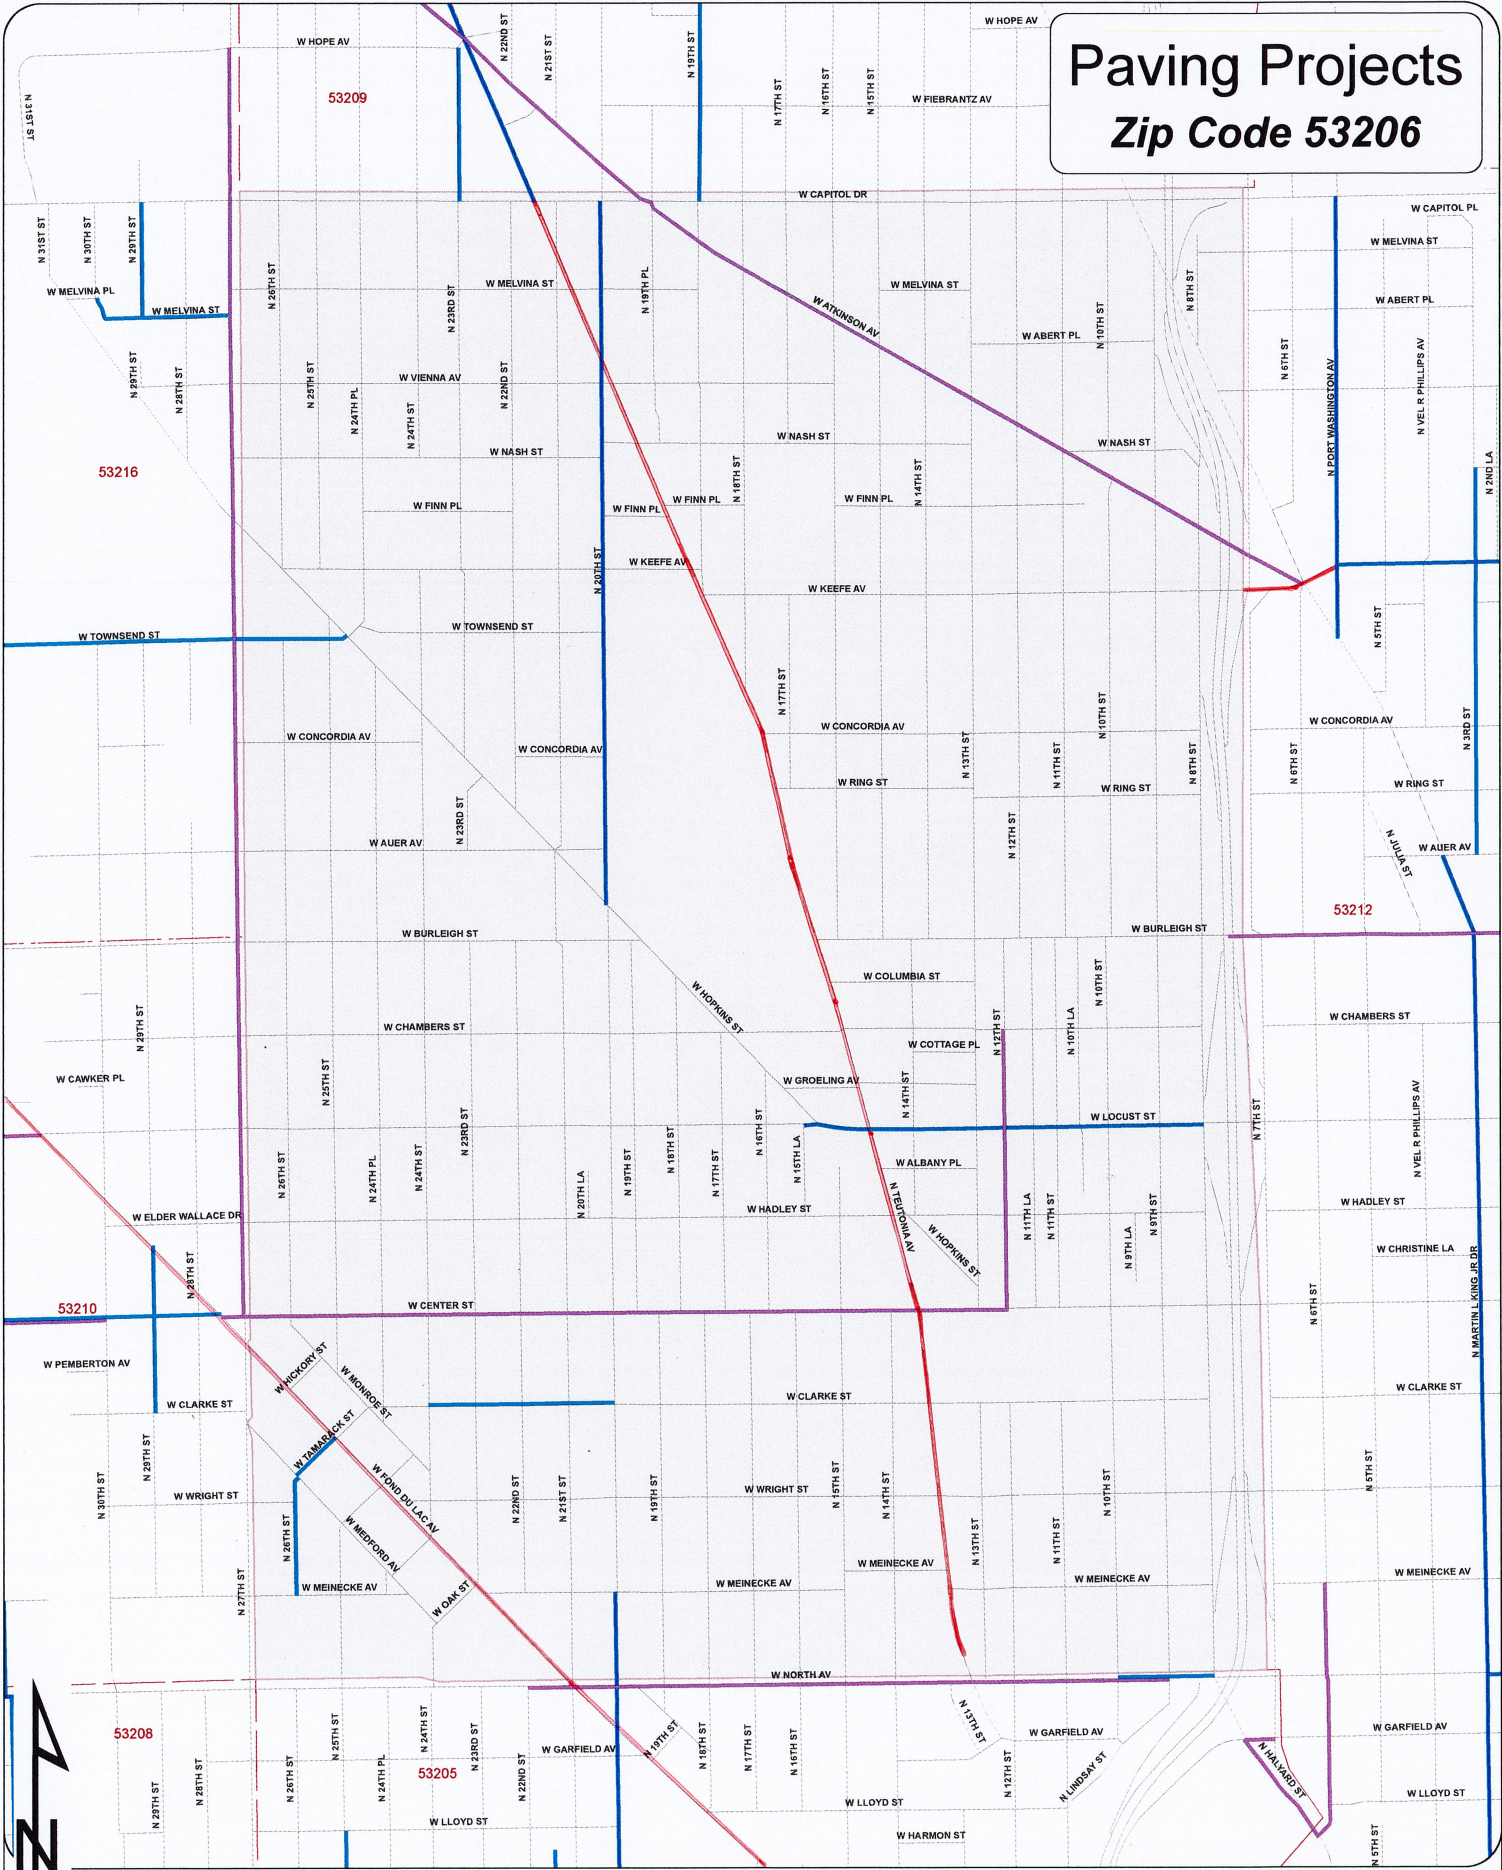

Paving Projects Zip Code 53206

Legend

- Zip Code
- High Impact 2013-2018
- State 2011-2018
- Local 2011-2018

~ OTHER WISDOT PROJECTS