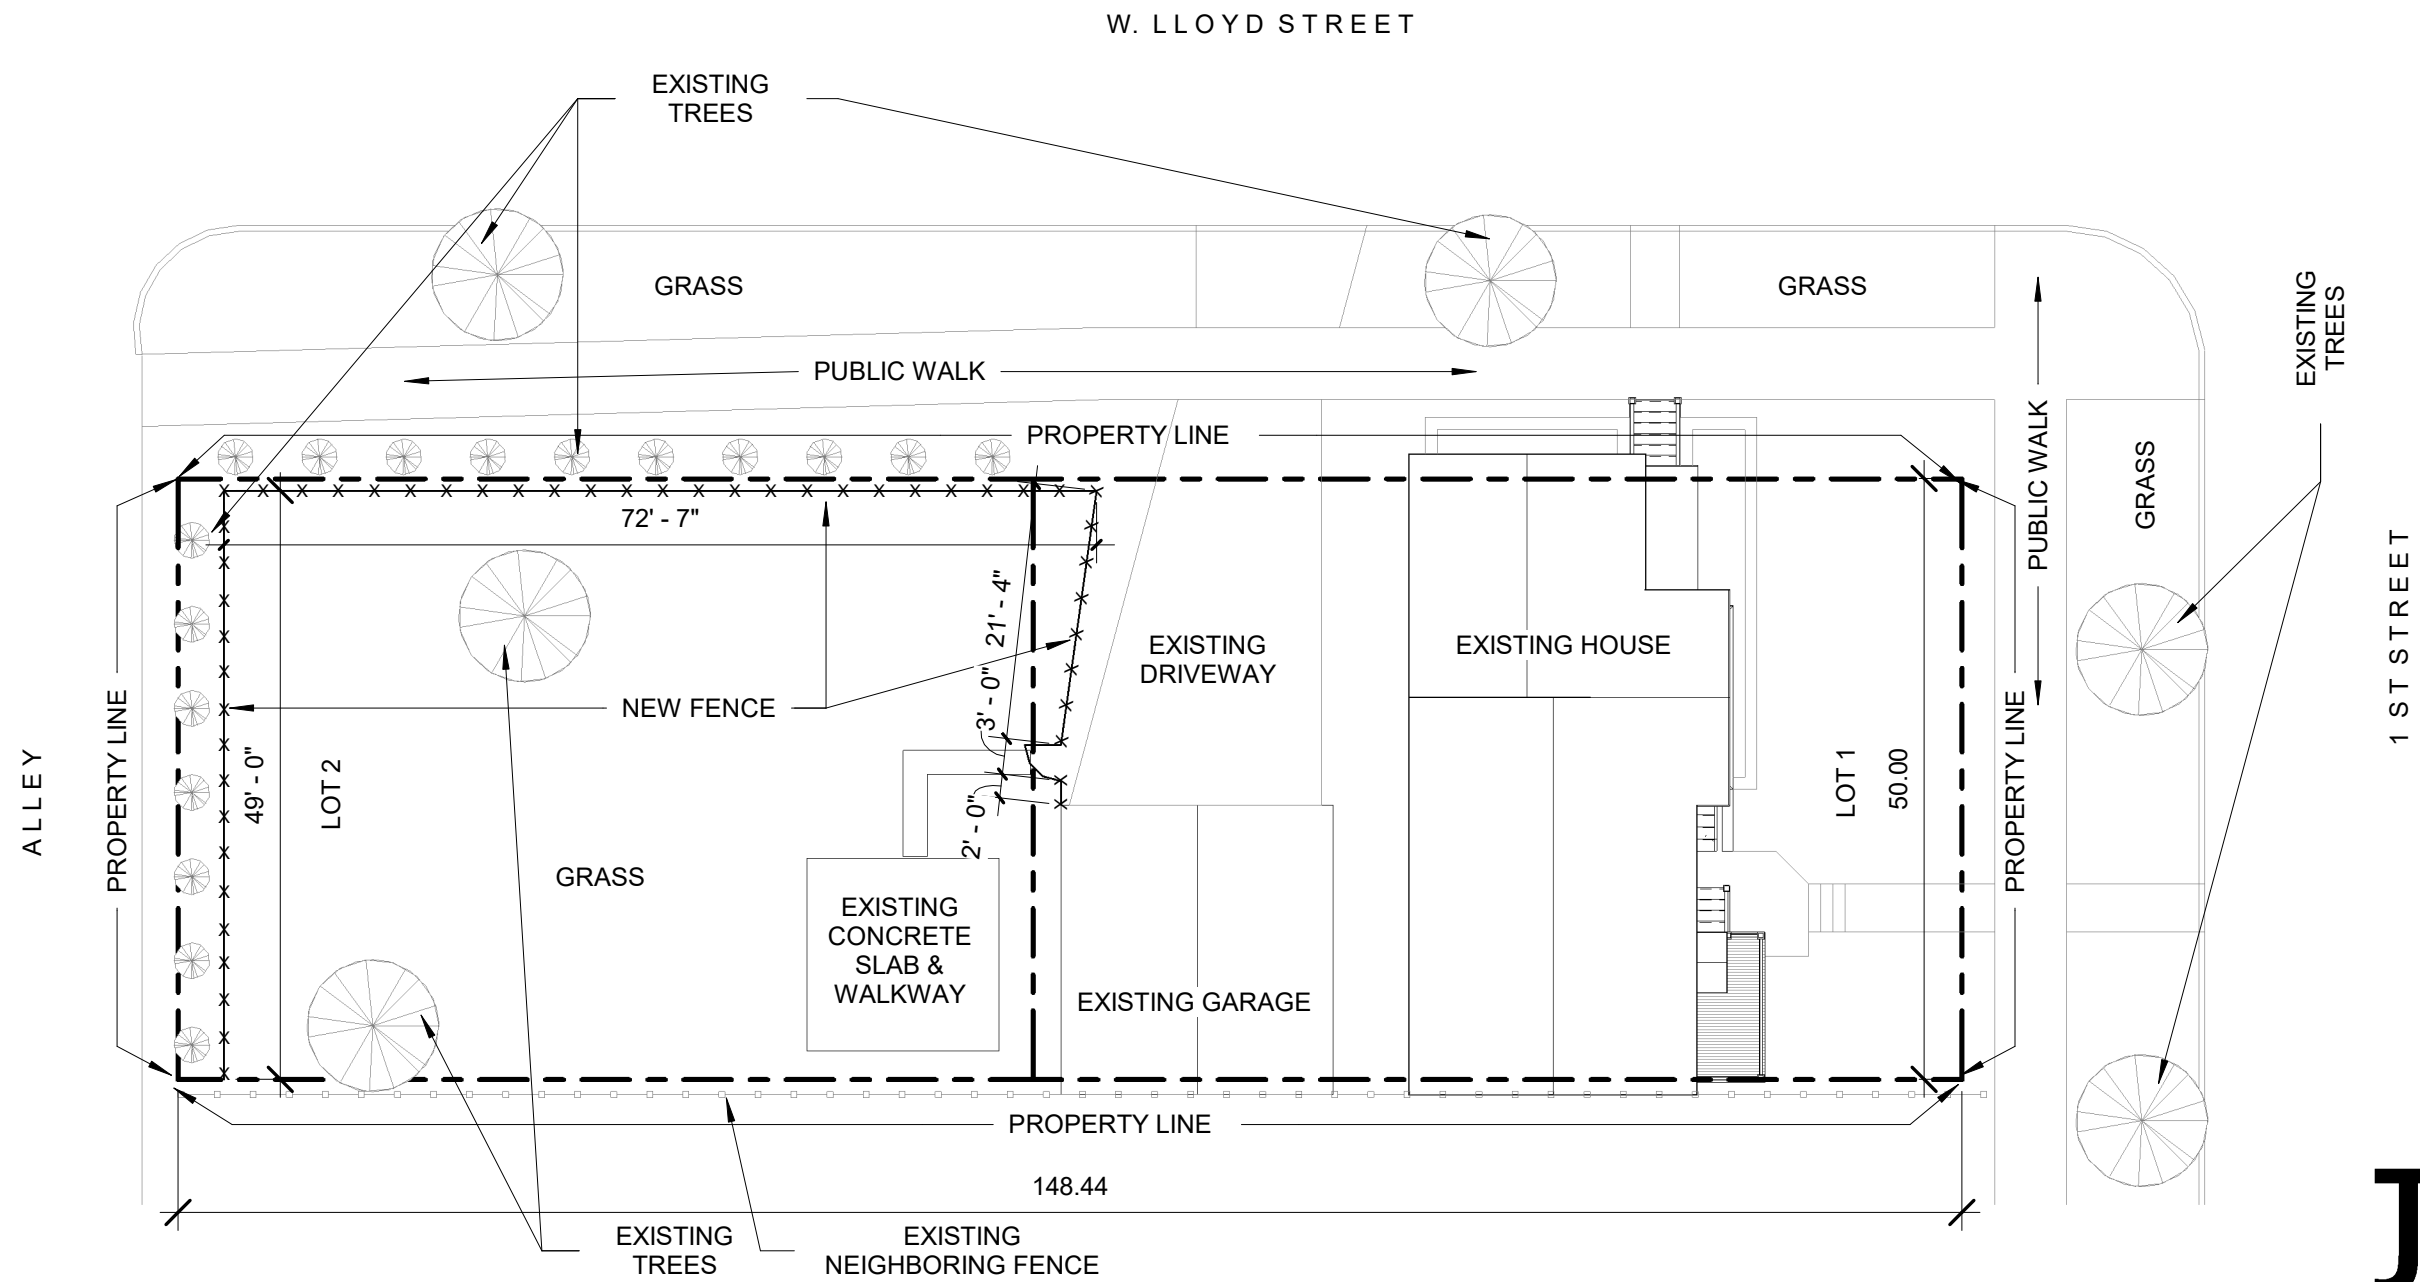

# SITE & NEW FENCE PLAN

MAY 23, 2022  
JBD PROJECT #: 22-001

## 103 W LLOYD - FENCE

SCALE: 1/16" = 1'-0"

S1