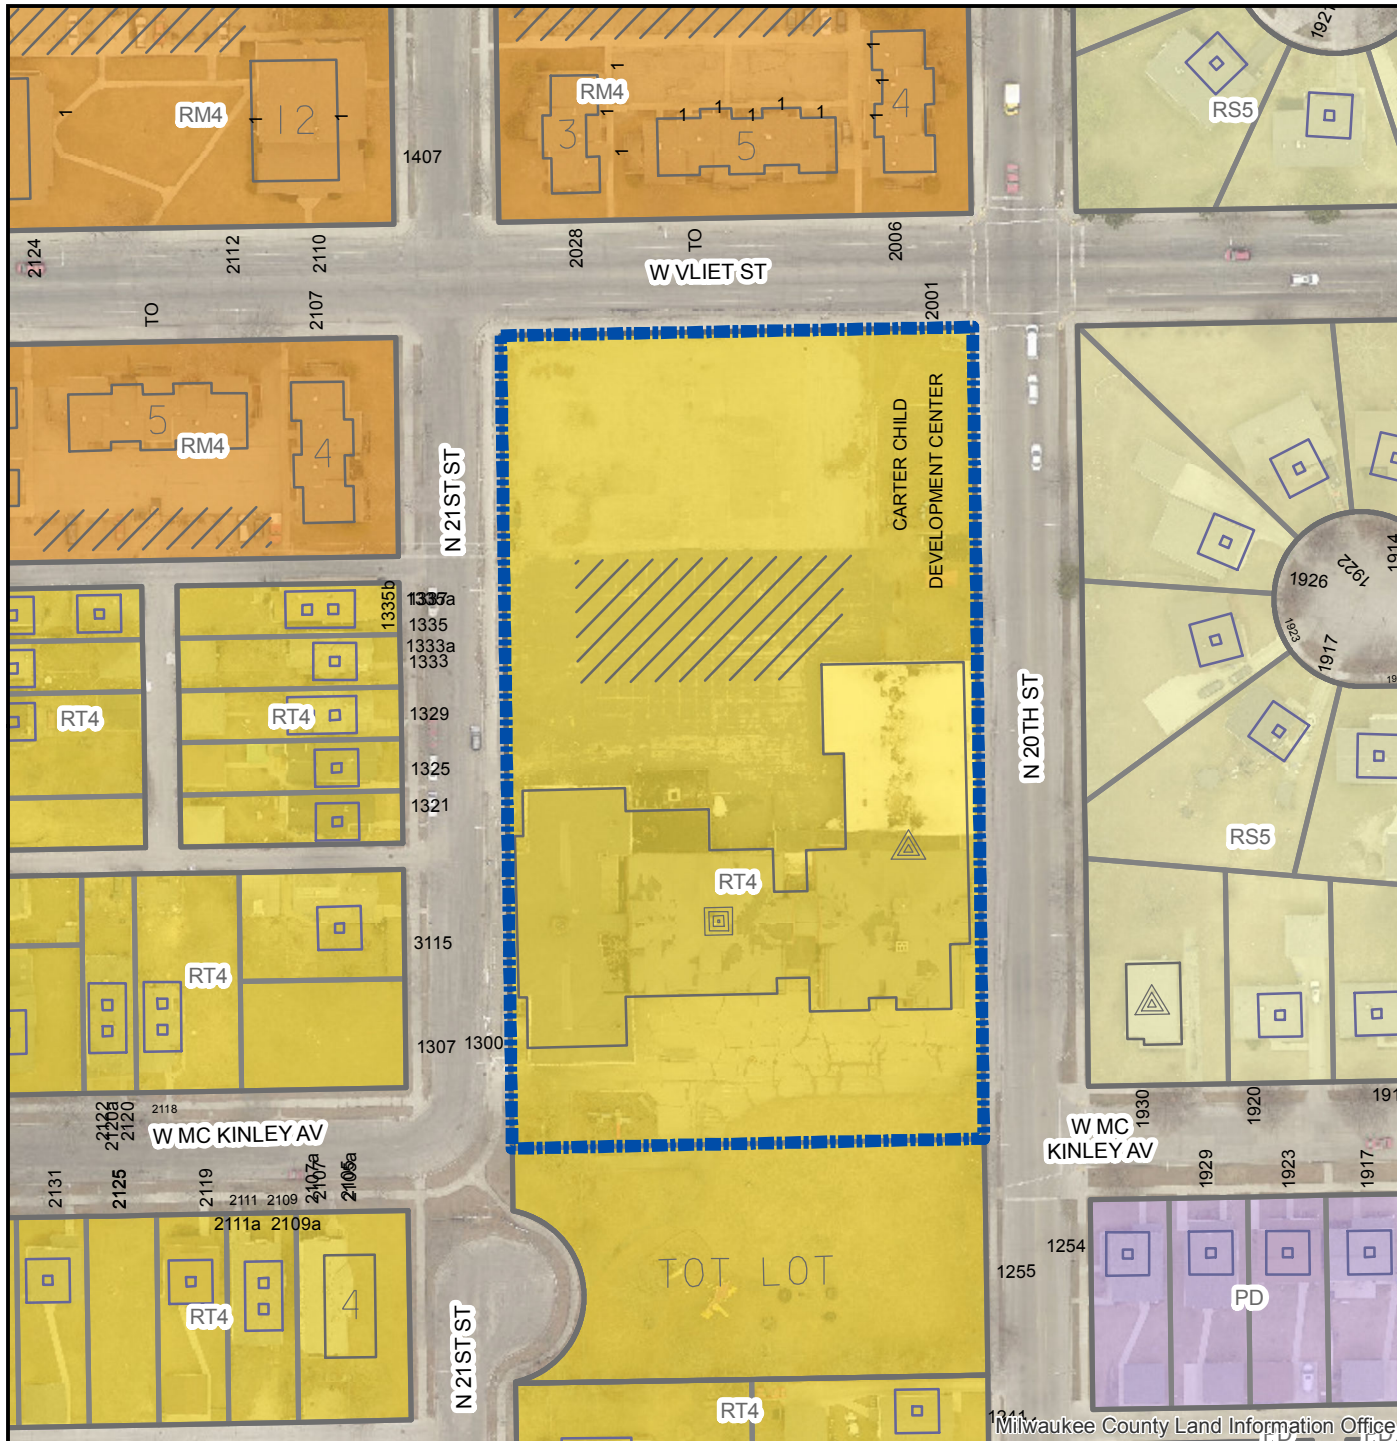

**FN 180164
RT4 to DPD
2001 W. Vliet Street
November 2018**

Legend

Zoning Change Boundary

Zoning

- Commercial - Commercial Service
- Commercial - Neighborhood Shopping
- Commercial - Local Business
- Commercial - Regional Business
- Downtown
- Industrial - Office
- Industrial - Light
- Industrial - Mixed
- Industrial - Heavy
- Residential - Single Family
- Residential - Two Family
- Residential - Multi-Family
- Residential - Residence and Office
- Special - Parks
- Special - Institutional
- Special - Planned Development
- Special - Redevelopment District