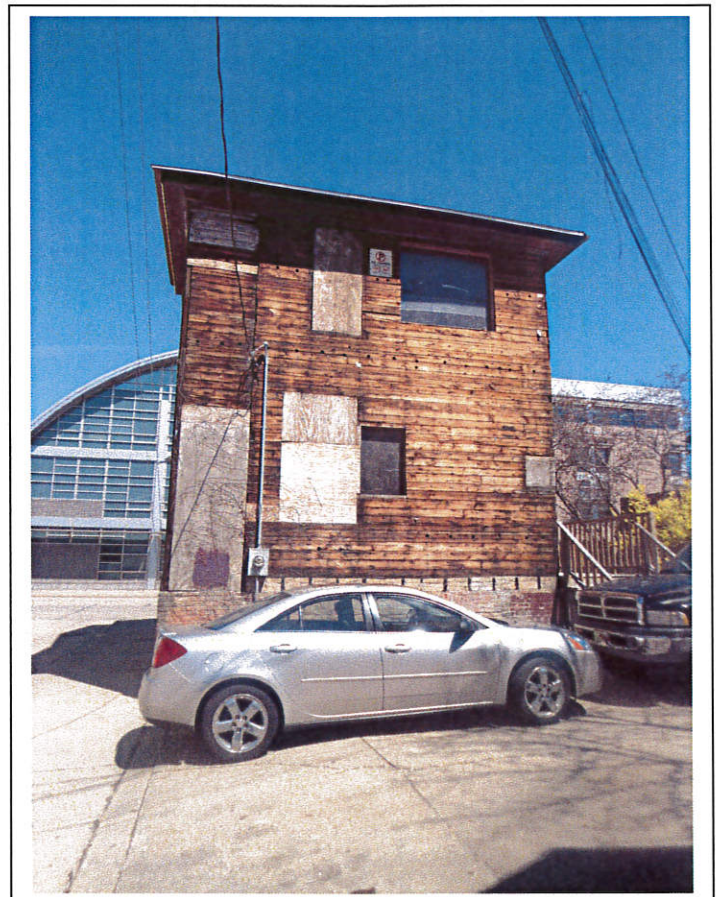

Project: New Exterior Renovation of Historic Building
At: 317 W. National Ave.
Milwaukee, WI

New North East Corner Elevation

New North Elevation

New North West Corner Elevation

New South West Corner Elevation

Project: New Exterior Renovation of Historic Building
At: 317 W. National Ave.
Milwaukee, WI

Existing North Elevation

Existing North West Corner Elevation

Existing South West Corner Elevation

Existing South Elevation
Area where new 2nd exit stair from Bsmt will be installed

Existing South East Corner Elevation

Existing North East Corner Elevation
Area where new ADA chair lift will be installed

Existing North East Corner Elevation
Area where new ADA chair lift will be installed