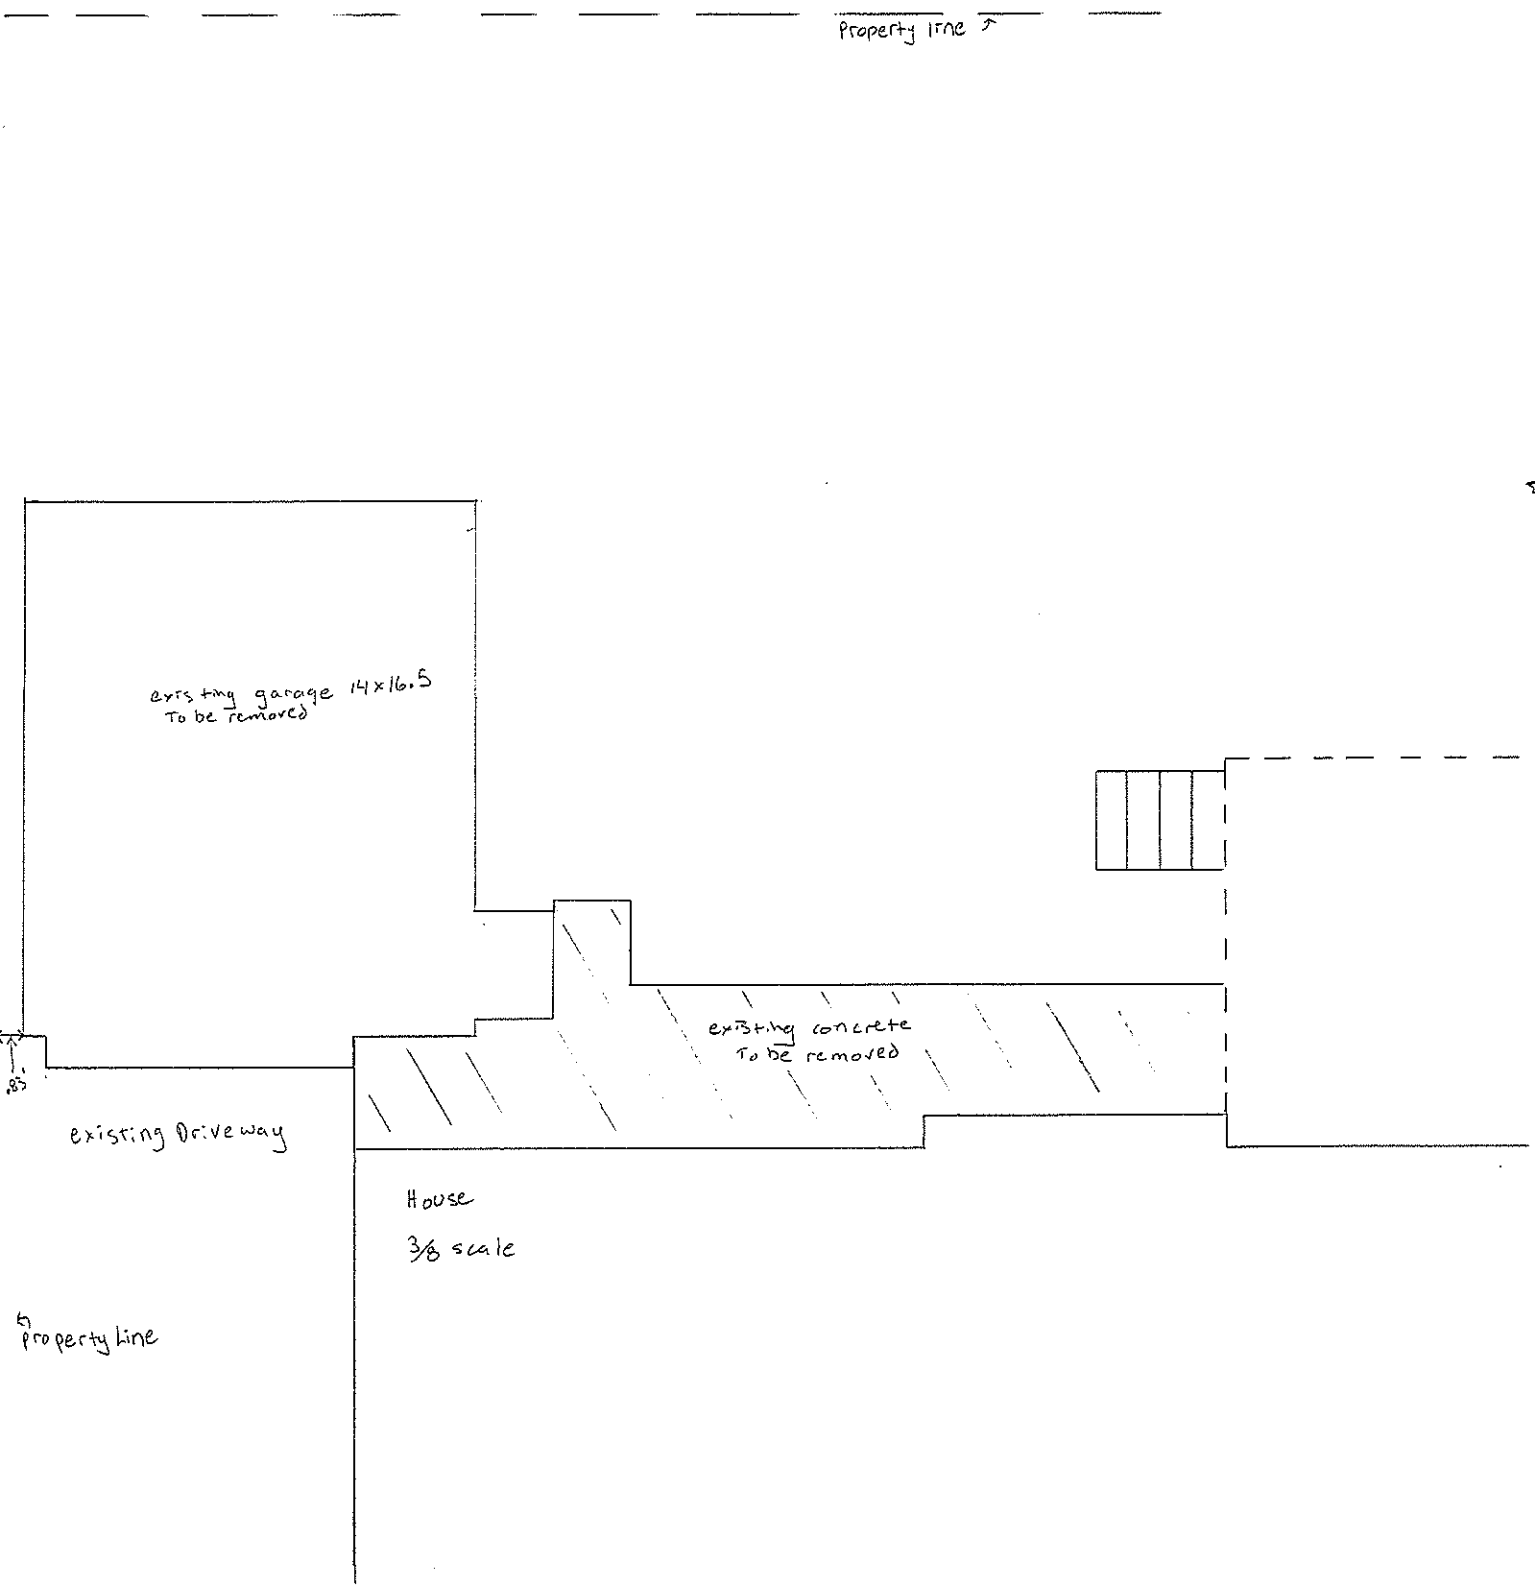

RECEIVED  
SEP 23 2013

EAST ELEVATION

SOUTH ELEVATION

William and Sue Berland  
2315 E Ivanhoe Place  
By: Building Blocks Construction LLC  
414 943 0355

RECEIVED  
SEP 23 2013

New Garage For:  
William and Sue Berland  
2315 East Ivanhoe Place

By:  
Building blocks Construction LLC.

RECEIVED  
SEP 23 2016

metal cap

Painted wood Trim  
10" overhang

all walls  
plastered with  
Cement-Lyme stucco

New Garage For:
William and Sue Berland
2315 East Ivanhoe Place
Milwaukee WI
By:
Building blocks Construction LLC
P.O. Box 72045 Milwaukee WI 53212
414 943 0355