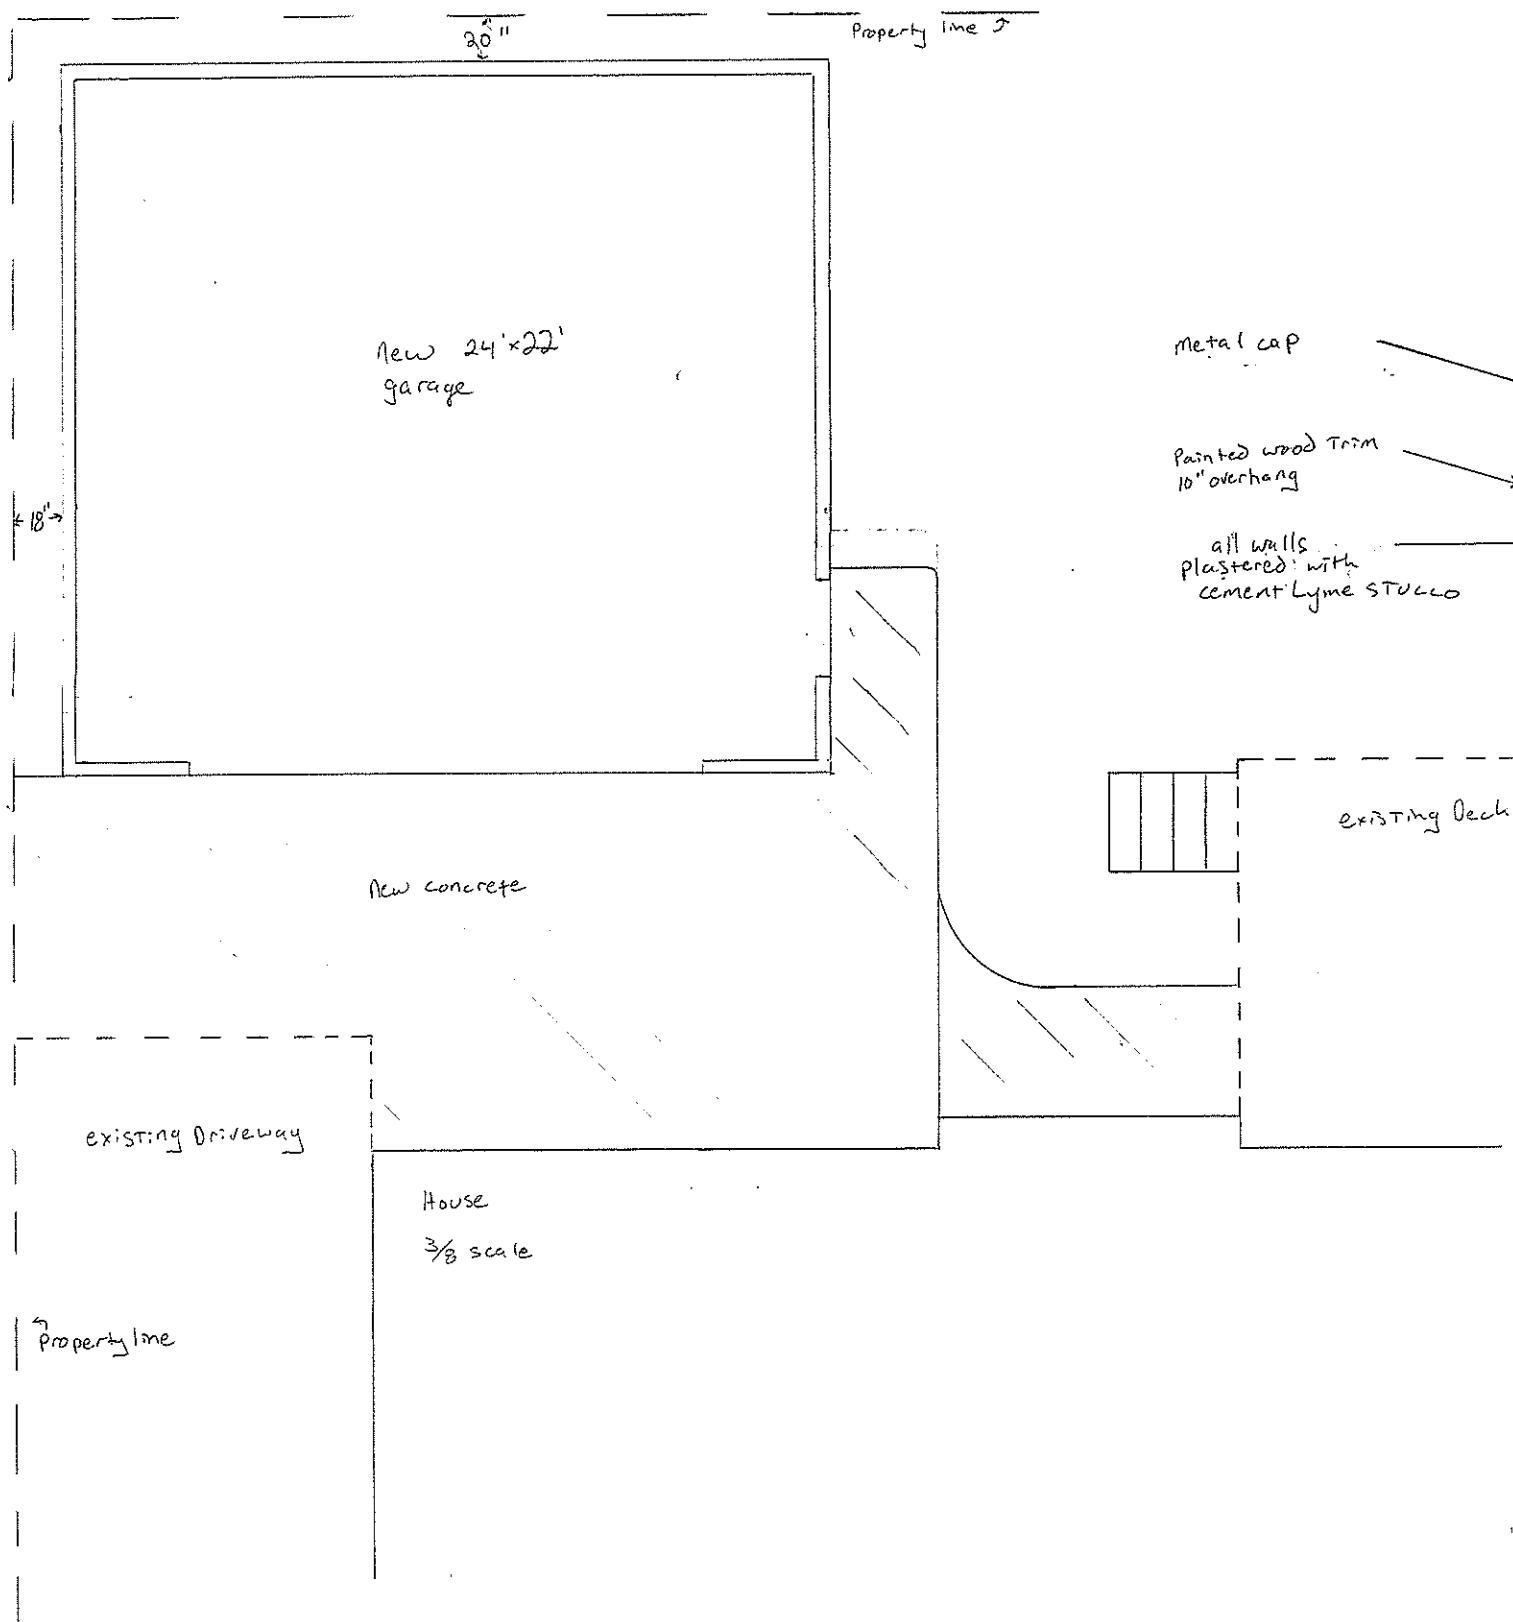

RECEIVED  
SEP 23 2013

EAST ELEVATION

SOUTH ELEVATION

William and Sue Berland  
2315 E Ivanhoe Place  
By: Building Blocks Construction LLC  
414 943 0355

RECEIVED  
SEP 23 2013

New Garage For:  
William and Sue Berland  
2315 East Ivanhoe Place

By:  
Building blocks Construction LLC.

RECEIVED  
SEP 23 2016

metal cap

Painted wood Trim  
10" overhang

all walls  
plastered with  
Cement-Lyme stucco

New Garage For:
William and Sue Berland
2315 East Ivanhoe Place
Milwaukee WI
By:
Building blocks Construction LLC
P.O. Box 72045 Milwaukee WI 53212
414 943 0355