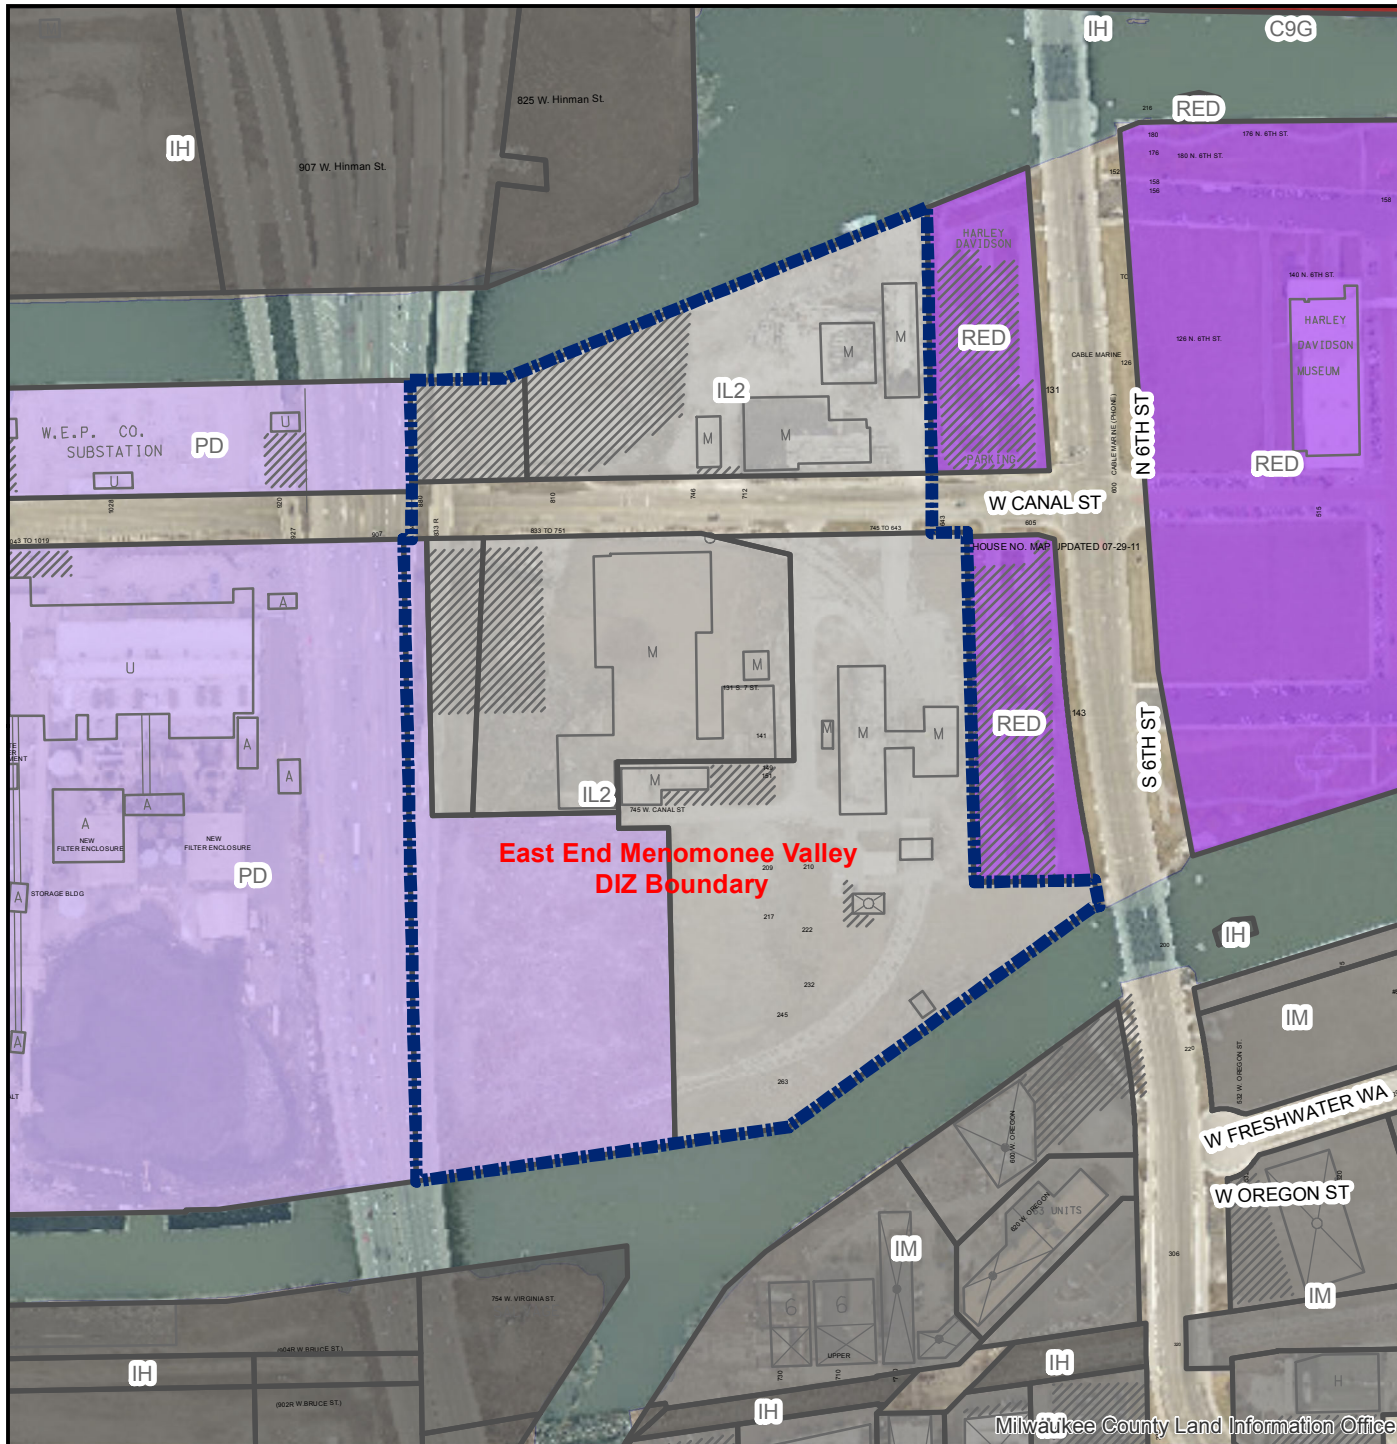

**File No. 171020**  
**Amendment to Exhibit B**  
**Sustainable Performance Standards**  
**East End Menomonee Valley DIZ Overlay**  
**November 2017**

**Legend**

Zoning Change Boundary

**Zoning**

**MAPCODE**

- Commercial - Commercial Service
- Commercial - Neighborhood Shopping
- Commercial - Local Business
- Commercial - Regional Business
- Downtown
- Industrial - Office
- Industrial - Light
- Industrial - Mixed
- Industrial - Heavy
- Residential - Single Family
- Residential - Two Family
- Residential - Multi-Family
- Residential - Residence and Office
- Special - Parks
- Special - Institutional
- Special - Planned Development
- Special - Redevelopment District