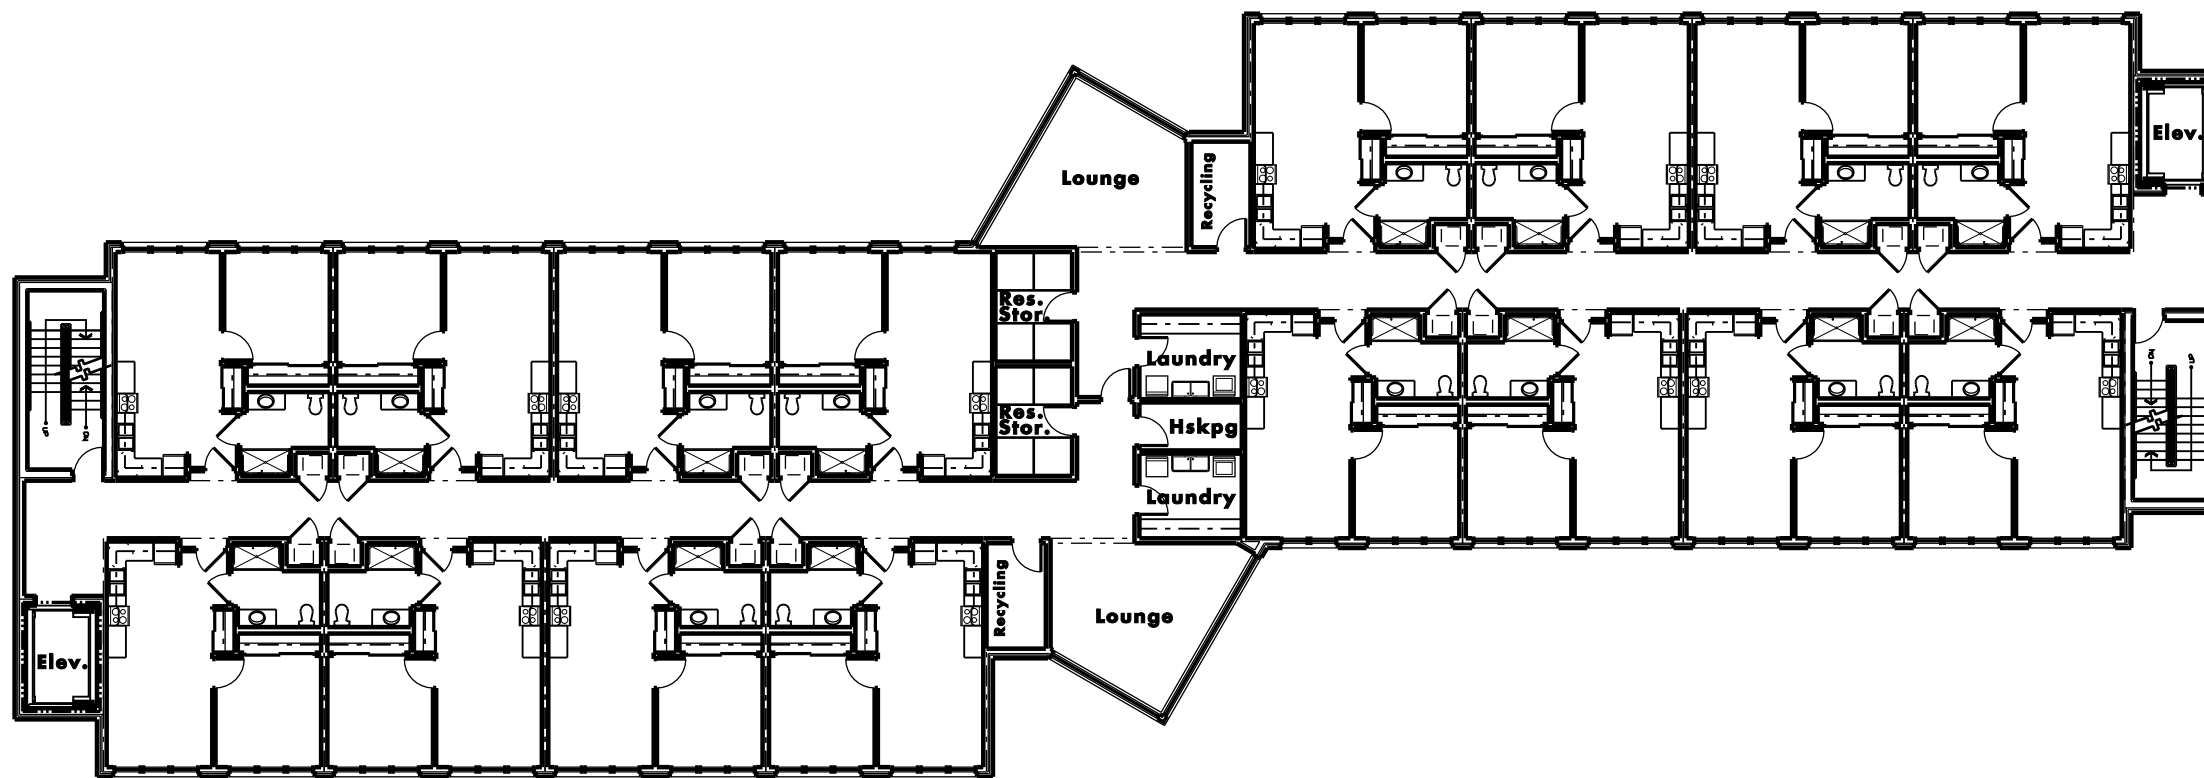

Our Space Program

Red Cross Program

Ground Floor Plan
Total SF = 12,585 SF

1/8" = 1'0"

Empowerment Village
 Milwaukee, WI

25 February 2008

Red Cross Program

Our Space Program

Second, Third & Fourth Floor Plan
Total SF per Floor = 12,690 SF

25 February 2008

1/8" = 1'0"

Empowerment Village
Milwaukee, WI